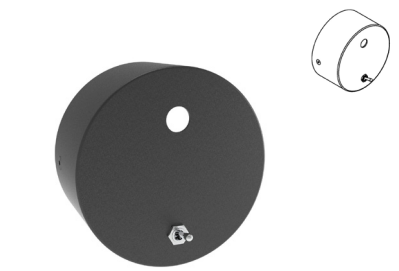

1559.SW/.. - ROSETTE UP

IP20

built-up

built-up base - round

Dimensions

↔ Ø80xH40

Materials

Aluminium 1M | 2M | 14

Messing 4 | 13 | 23

Ref	Price €
1559.SW.1M	
1559.SW.2M	
1559.SW.4	
1559.SW.13	
1559.SW.14	
1559.SW.23