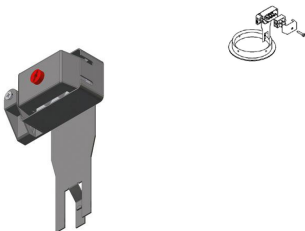

S5/.. - Ø80 SYSTEM

IP20 0.0200

accessory for downlight - strain relief terminal

Ref

Price €

S5

Dimensions

↔ H75