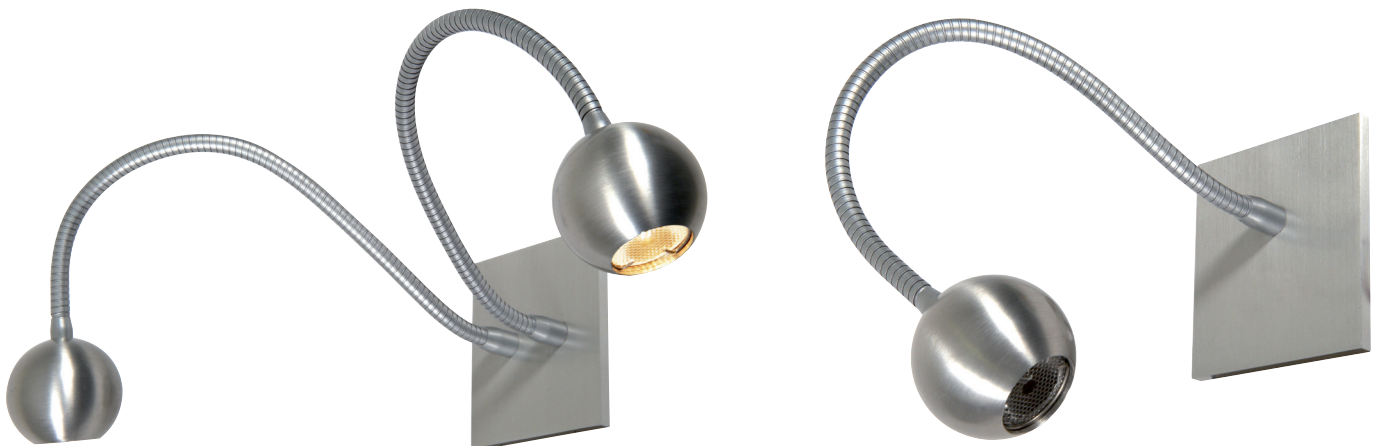

1668/.. - ROSETTE WALL IN

accessories for built-up spot - with switch - with Helia built-in box 275 or 276 (4 screws)

Dimensions

↔ B80xH90

Materials

Aluminium 1M | 2M | 14

Ref	Price €
1668.1M	●
1668.2M	●
1668.14	●

built-in
Helia box included

1669/.. - ROSETTE WALL IN

accessories for built-up spot - without switch - with built-in box Helia 275 or 276 (4 screws)

Dimensions

↔ B80xH90

Materials

Aluminium 1M | 2M | 14

Ref	Price €
1669.1M	●
1669.2M	●
1669.14	●

built-in
Helia box included

1677/.. - ROSETTE WALL IN

accessories for built-up spot - without switch - with built-in box Helia 275 or 276 (4 screws)

Dimensions

↔ B80xH90

Materials

Aluminium 1M | 2M | 14

Ref	Price €
1677.1M	●
1677.2M	●
1677.14	●

built-in
Helia box included