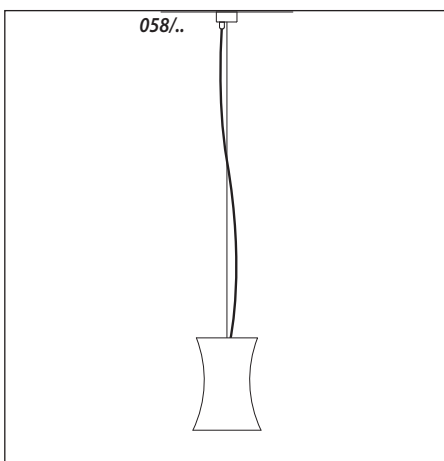

Dimensions

↔ Ø62xH30

Materials

Aluminium	1M 2M 14
Messing	16 13 23
Rood koper	28

Ref

Price €

057.1M	
057.2M	
057.13	
057.14	
057.16	
057.23	
057.28	

built-up
the workload is 4 - 15 kg