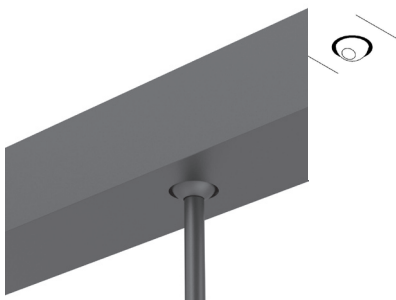

000B3/.. - supplement SWIVEL

IP20 0.0010 CE

supplement - additional cost for drilling the holes for pendant with swivel

Ref	Price €
000B3	

Please attach a drawing to the order for the position of the holes.