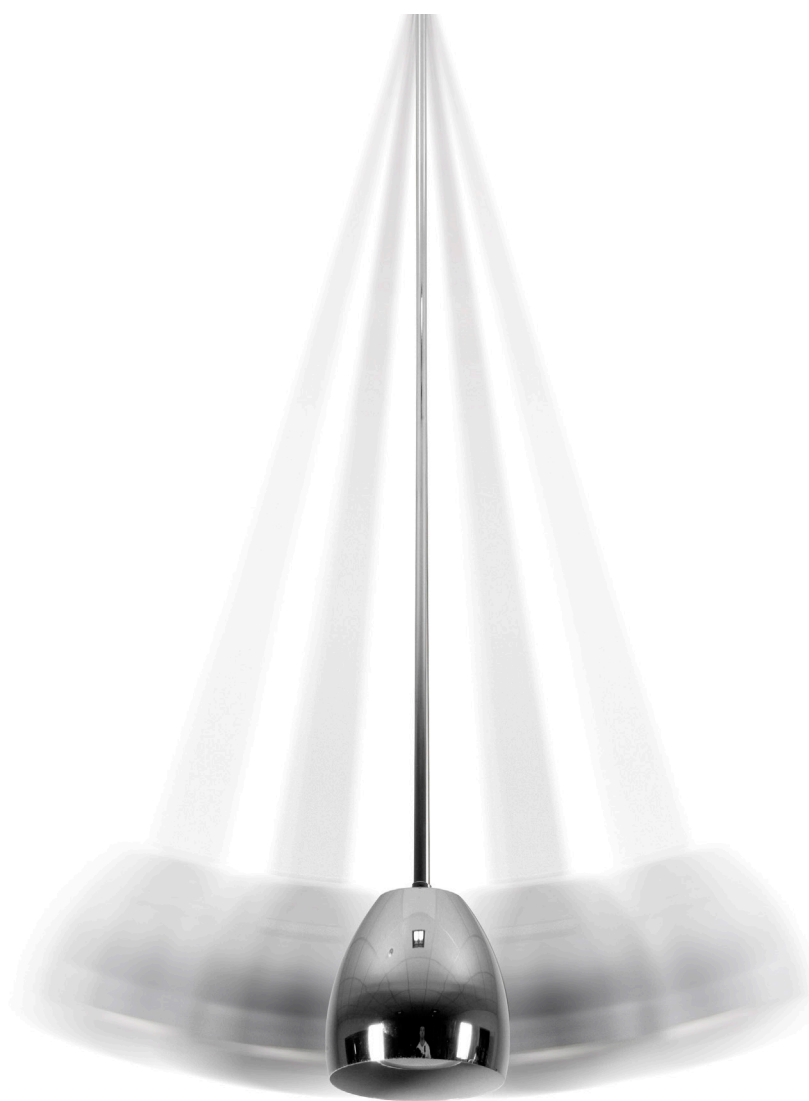

065/... - ROSETTE M6-M8-M10-D8,3

III S1 IP20   CE

rosette to build in - round - with swivel B3

Dimensions

→ Ø65  Ø42-45

√ 55

Materials

Aluminium 1 | 1M | 2 | 2M | 14 | 11
Messing 4 | 16 | 13