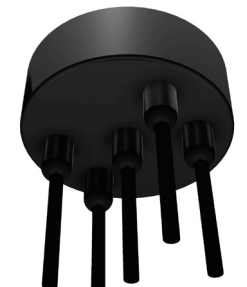

059.5/.. - ROSETTE for textile cable

~230V

IP20

built-up base - built-up base with strain reliefs for 5 textile cables

Dimensions

↔ Ø104xH34

Materials

Aluminium 1M | 2M | 14
Messing 16 | 13

Ref

- 059.5.1M
- 059.5.2M
- 059.5.13
- 059.5.14
- 059.5.16

Price €

built-up