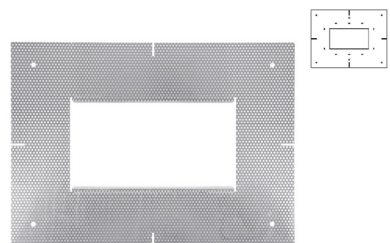

1852A/.. - SPINNER X plasterkit

plasterkit 2 modules - square

Ref

Price €

Dimensions

1852A

↔ L300xB450

⚖ 298x152

built-in