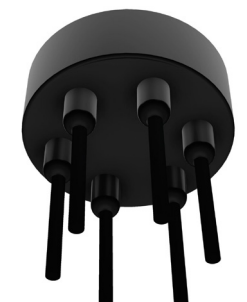

059.6/.. - ROSETTE for textile cable

~230V

IP20

built-up base - built-up base with strain reliefs for 6 textile cables

Dimensions

↔ Ø104xH34

Materials

Aluminium 1M | 2M | 14
Messing 16 | 13

Ref

- 059.6.1M
- 059.6.2M
- 059.6.13
- 059.6.14
- 059.6.16

Price €

built-up

ACCESSORIES

ROSETTE UP