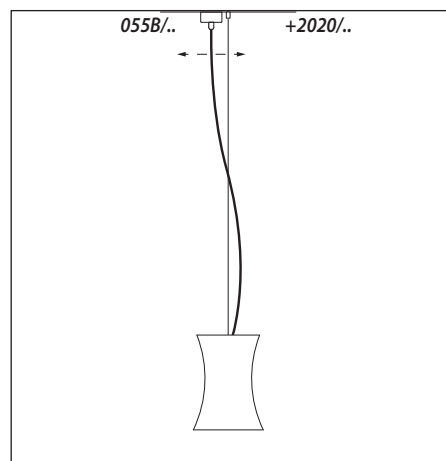

Dimensions

↔ Ø62xH30

Materials

Aluminium	1M 2M 14
Messing	16 13 23
Rood koper	28

Ref

Price €

057.1M	
057.2M	
057.13	
057.14	
057.16	
057.23	
057.28	

built-up
the workload is 4 - 15 kg