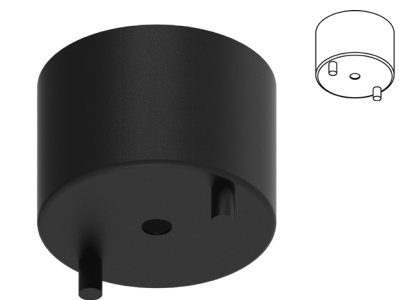

043/.. - ROZET VOOR OPBOUWSPOT

~230V

IP20

built-up
12W 700mA - not dimmable

built-up base - round - with LED driver

Dimensions

↔ Ø80xH55

Materials

Aluminium 1M | 2M | 14

Options

P040/.. STRAIN RELIEF - TREKONTLASTING

P039/.. STRAIN RELIEF - TREKONTLASTING

Ref	Price €
043.1M	
043.2M	
043.14