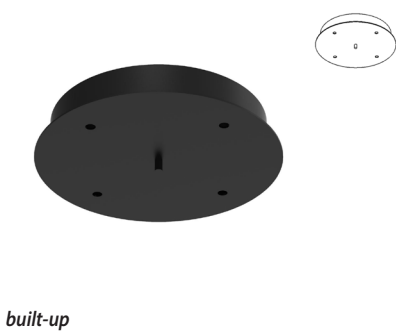

925D.ZT/.. - RONDO BOX

~230V

built-up

built-up base - spots to be ordered separately - without transformer

Dimensions

↔ Ø250xH38 250

🔧 Ø220

Materials