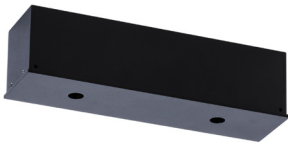

8320/.. - STELLA

built-up base - rectangular base for built-up spot or pendant

Dimensions

↔ L183xB48xH47

Materials

Aluminium 1M | 2M | 14 | 45
Aluminium / Messing 162
Messing 42

Ref **Price €**

8320.1M

8320.2M

8320.42

8320.14

8320.45

8320.162

built-up spots to be ordered separately