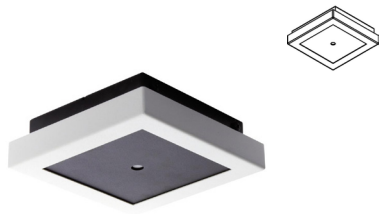

1976/.. - LUXOR UP

IP20