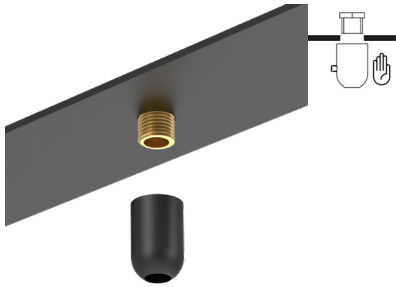

000C/.. - supplement HOLE + STAIN RELIEF

CE

supplement - drawing hole + drilling + strain relief P040

Dimensions

↔ Ø15xH21

Materials

Aluminium	1M | 2M | 14 | 11 | 11M | 53 | 46 | 21
Messing	16 | 13 | 23
Rood koper	28

Ref	Price €
000C.1M	
000C.2M	
000C.14	
000C.11	
000C.11M	
000C.16	
000C.13	
000C.23	
000C.53	
000C.46	
000C.28	
000C.21	

Please attach a drawing to the order for the position of the holes.