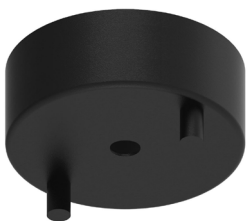

042/.. - ROZET VOOR OPBOUWSPOT

IP20 0.1400

built-up base - round

Dimensions

↔ Ø80xH30

Materials

Aluminium 1M | 2M | 14

Options

P040/.. STRAIN RELIEF - TREKONTLASTING

P039/.. STRAIN RELIEF - TREKONTLASTING

Ref	Price €
042.1M	
042.2M	
042.14	

built-up