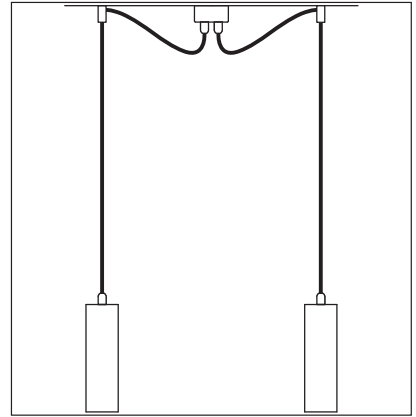

058.2/.. - 2 pendels 2x056/.. decentralisatiesteun