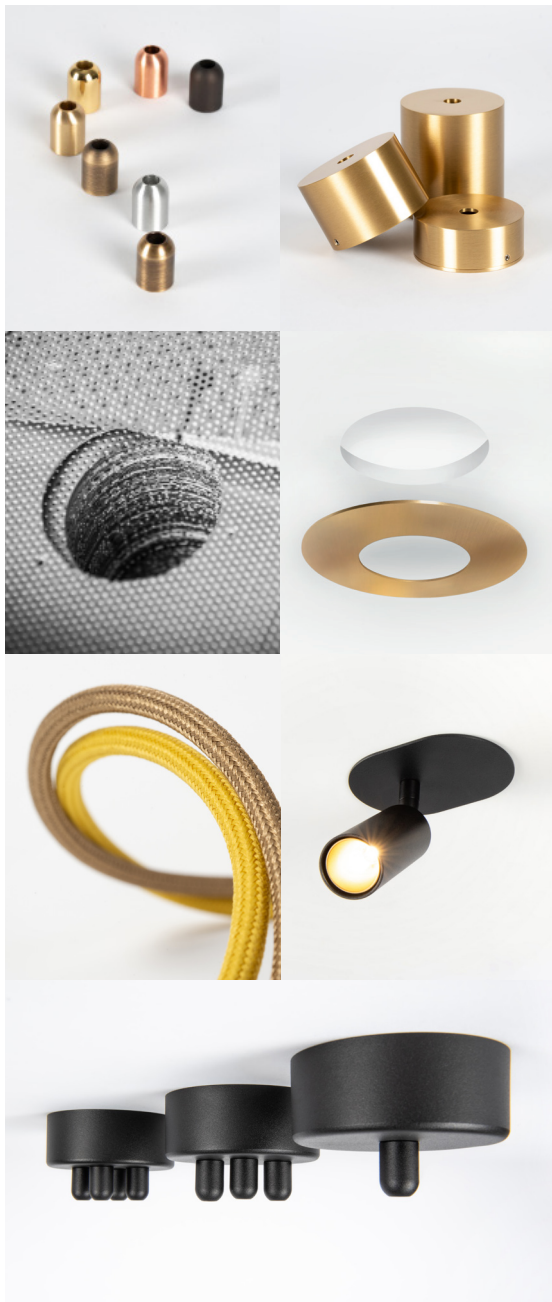

Accessories

Accessories for a perfect finish

ADAPTION RING	40-43
ASSEMBLY SUPPLEMENT	22-25
BASE FOR SPOT	129-133
CABLE STEEL - CHAIN	17
CABLE - TEXTILE	8-15
CABLE + DIMMER	18
CONNECTOR	16
DEMO	6-7
FILTER	5
JUBA	115-121
KAVA	123-125
KNEEJOINTS	19-20
LEDMODULES	142-145
LENS	146
LUXOR	138
OVALE BOX	102-103
PIVA GLASS	147-149
PLASTERKIT	30-39
RONDO BOX	91-101
ROSETTE IN	44-60
ROSETTE UP	61-91
STRAIN RELIEF	26-28
STELLA	126-127
SQUARE	134-136
SUPPLEMENT	3-4
TEXO	104-114
ZOOM	139-141