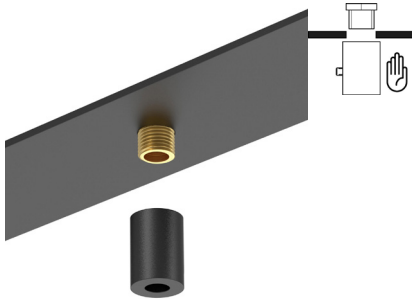

000CR/.. - supplement HOLE + STAIN RELIEF

IP20 0.2000 CE

supplement - drawing hole + drilling + strain relief P039

Dimensions

↔ Ø15xH21

Materials

Aluminium	1 | 1M | 2 | 2M | 14 | 11 | 53 | 46 | 21
Messing	4 | 16 | 13 | 23
Rood koper	28

Ref	Price €
000CR.1	
000CR.1M	
000CR.2	
000CR.2M	
000CR.14	
000CR.11	
000CR.4	
000CR.16	
000CR.13	
000CR.23	
000CR.53	
000CR.46	
000CR.28	
000CR.21	

built-up
Please attach a drawing to the order for the position of the holes.