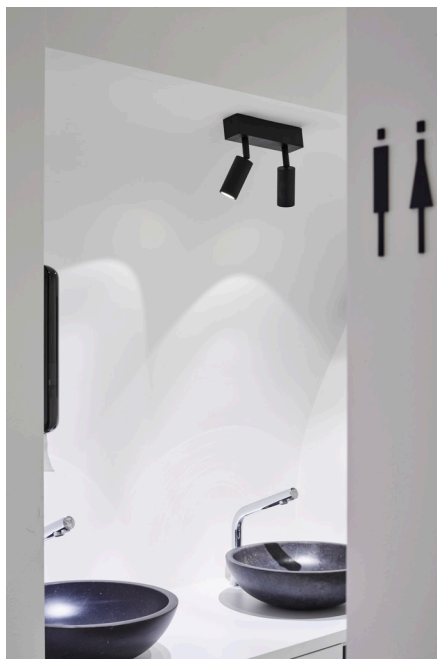

1166.600/.. - JUBA

IP20 0.8000

built-up base - 60 cm - without holes - space for driver

Dimensions

↔ L600xB40xH40

Materials

Aluminium 1M | 2M | 117 | 118 | 119

Options

- TR89800255/.. DRIVER 350mA
- TR89800256/.. DRIVER 500mA
- 000C/.. supplement HOLE + STAIN RELIEF
- 000CR/.. supplement HOLE + STAIN RELIEF
- 000G/.. supplement HOLE M10

Ref

- 1166.600.1M
- 1166.600.2M
- 1166.600.117
- 1166.600.118
- 1166.600.119

Price €

built-up

1166.900/.. - JUBA

IP20 1.3500

built-up base - 90 cm - without holes - space for driver

Dimensions

↔ L900xB40xH40

Materials

Aluminium 1M | 2M | 117 | 118 | 119

Options

- TR89800255/.. DRIVER 350mA
- TR89800256/.. DRIVER 500mA
- 000C/.. supplement HOLE + STAIN RELIEF
- 000CR/.. supplement HOLE + STAIN RELIEF
- 000G/.. supplement HOLE M10

Ref

- 1166.900.1M
- 1166.900.2M
- 1166.900.117
- 1166.900.118
- 1166.900.119

Price €

built-up

1166.1200/.. - JUBA

IP20 2.0300

built-up base - 120 cm - without openings - space for driver

Dimensions

↔ L1200xB40xH40

Materials

Aluminium 1M | 2M | 117 | 118 | 119

Options

- TR89800255/.. DRIVER 350mA
- 000C/.. supplement HOLE + STAIN RELIEF

Ref

- 1166.1200.1M
- 1166.1200.2M
- 1166.1200.117
- 1166.1200.118
- 1166.1200.119

Price €

built-up