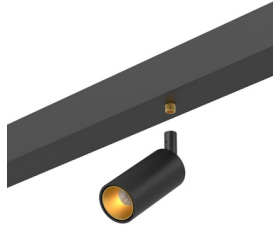

000B

Supplement **mounting spot**
on rosette or base

000G