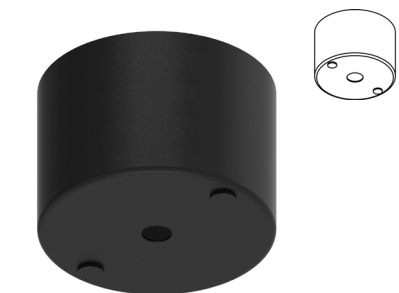

050/.. - ROZET VOOR OPBOUWSPOT

~230V

IP20 0.3150

built-up
12W 700mA - not dimmable

built-up base for spot - round - with LED driver

Dimensions

↔ Ø80xH55

Materials

Aluminium 1M | 2M | 14

Options

P040/.. STRAIN RELIEF - TREKONTLASTING

P039/.. STRAIN RELIEF - TREKONTLASTING

Ref	Price €
050.1M	
050.2M	
050.14