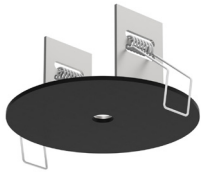

91.10../ - ROSETTE IN

S1 IP20 0.1800

rosette to build in - round

Dimensions

↔ Ø90

Ø60

⊥ L 55

Materials

Aluminium 1M | 2M

Options

- P040/.. STRAIN RELIEF - TREKONTLASTING
- P039/.. STRAIN RELIEF - TREKONTLASTING
- P038/.. STRAIN RELIEF - TREKONTLASTING

Ref

91.10.1M

91.10.2M

Price €

built-in