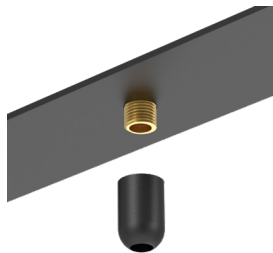

Supplement **hole and stain relief**
drawing + drilling hole + P040

000CR