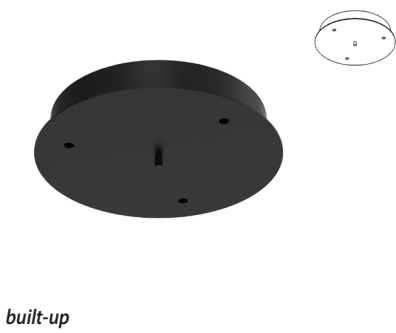

~230V

built-up

built-up base - spots to be ordered separately - without transformer

Dimensions

↔ Ø250xH38 250

🔧 Ø220

Materials

Aluminium 1 | 1M | 2 | 2M | 14 | 11 | 119
Messing 4 | 16 | 13