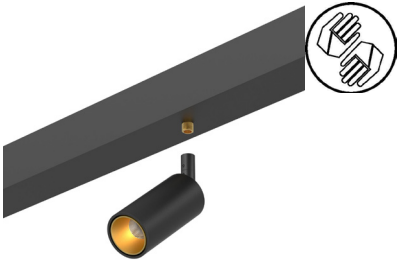

supplement - assembly spot or pendant on adaptor

Ref
000T

Price €

000B/.. - supplement MOUNTING

IP20   0.0010 

supplement - assembly spot on ceiling base

Ref
000B

Price €