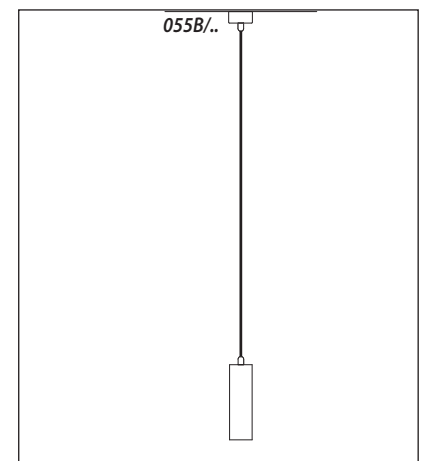

Dimensions

↔ Ø62xH30

Materials

Aluminium	1M 2M 14
Messing	16 13 23
Rood koper	28

Ref

Price €

057.1M	
057.2M	
057.13	
057.14	
057.16	
057.23	
057.28	

built-up
the workload is 4 - 15 kg