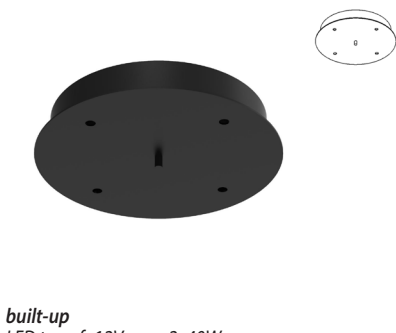

925D/.. - RONDO BOX

~230V

built-up
LED transfo 12V max. 2x40W