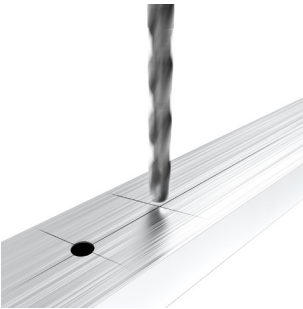

000G/.. - supplement HOLE M10

IP20 0.0200

supplement - Draw and drill hole 10.2mm

Ref
000G

Price €