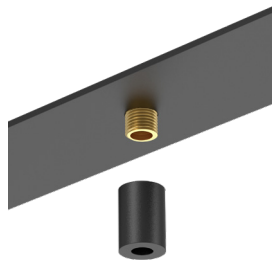

Supplement **hole and stain relief**
drawing + drilling hole + P039

000B3