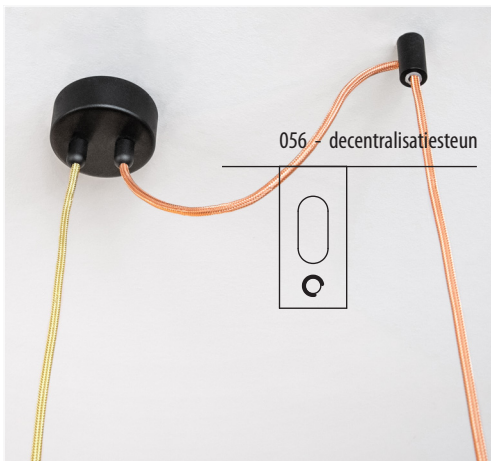

056/.. - DECENTRALISATIESTEUN

IP20

Accessories for pendant lamps - cable conduit support for suspension lights

Dimensions

↔ Ø19xH38

Materials

Aluminium 1M | 2M | 14
Messing 16 | 13 | 23

Ref	Price €
056.1M	
056.2M	
056.14	
056.16	
056.13	
056.23	

1069/.. - SUPPORT FOR TEXTILE CABLE

IP20

Accessories for pendant lamps - cable conduit support for suspension lights

Dimensions

↔ Ø20xH30

Materials

Aluminium 1M | 2M | 53 | 46

Ref	Price €
1069.1M	
1069.2M	
1069.53	
1069.46	

5014/.. - MAESTRO

IP20

Accessories for pendant lamps - connector for wall or ceiling cord attachment for iron cord

Dimensions

↔ Ø20xH14

Materials

Aluminium 1M | 2M
Messing 16 | 13 | 23

Ref	Price €
5014.1M	
5014.2M	
5014.16	
5014.13	
5014.23