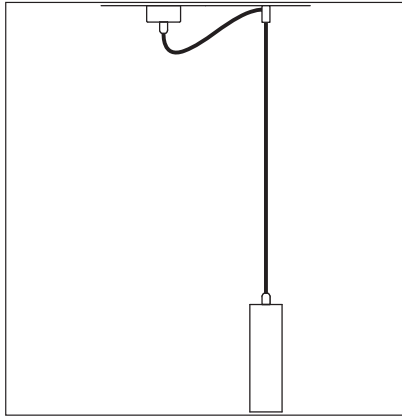

055B/.. - 1 pendel 056/.. decentralisatiesteun