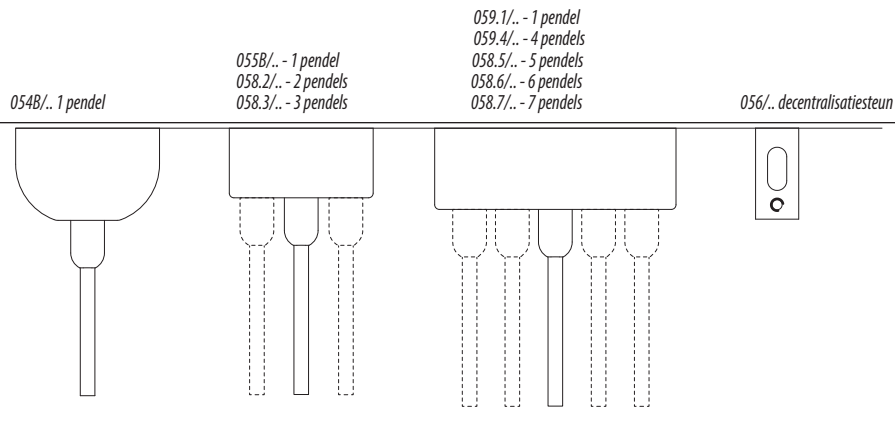

Options

P041/.. STAALKABEL

Ref	Price €
058.3.1M	
058.3.2M	
058.3.14	
058.3.16	
058.3.13	

built-up
steel cable not included