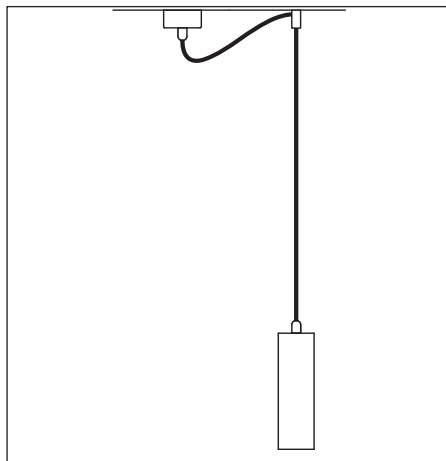

056/.. - DECENTRALISATIESTEUN

IP20

Accessories for pendant lamps - cable conduit support for suspension lights

Dimensions

↔ Ø19xH38

Materials

Aluminium 1M | 2M | 14
Messing 16 | 13 | 23

Ref	Price €
056.1M	
056.2M	
056.14	
056.16	
056.13	
056.23	

1069/.. - SUPPORT FOR TEXTILE CABLE

IP20

Accessories for pendant lamps - cable conduit support for suspension lights

Dimensions

↔ Ø20xH30

Materials

Aluminium 1M | 2M | 53 | 46

Ref	Price €
1069.1M	
1069.2M	
1069.53	
1069.46	

5014/.. - MAESTRO

IP20

Accessories for pendant lamps - connector for wall or ceiling cord attachment for iron cord

Dimensions

↔ Ø20xH14

Materials

Aluminium 1M | 2M
Messing 16 | 13 | 23

Ref	Price €
5014.1M	
5014.2M	
5014.16	
5014.13	
5014.23