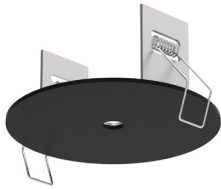

91.10.1M

91.10.2M

Price €

built-in

101.10../ - ROSETTE IN

S1 IP20    0.9800 

rosette to build in - round

Dimensions