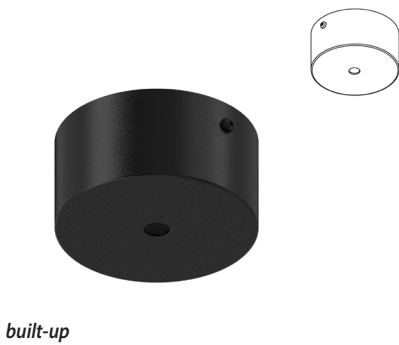

built-up

built-up base - round

Dimensions

↔ Ø80xH40

Materials

Aluminium 1M | 2M | 14

Messing 4 | 13 | 23

Options