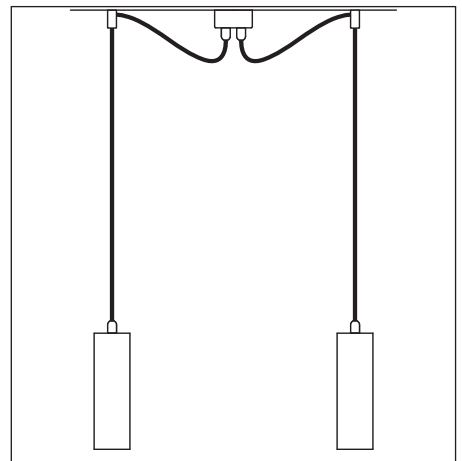

056/.. - DECENTRALISATIESTEUN

IP20

Accessories for pendant lamps - cable conduit support for suspension lights

Dimensions

↔ Ø19xH38

Materials

Aluminium 1M | 2M | 14
Messing 16 | 13 | 23

Ref	Price €
056.1M	
056.2M	
056.14	
056.16	
056.13	
056.23	

1069/.. - SUPPORT FOR TEXTILE CABLE

IP20

Accessories for pendant lamps - cable conduit support for suspension lights

Dimensions

↔ Ø20xH30

Materials

Aluminium 1M | 2M | 53 | 46

Ref	Price €
1069.1M	
1069.2M	
1069.53	
1069.46	

5014/.. - MAESTRO

IP20

Accessories for pendant lamps - connector for wall or ceiling cord attachment for iron cord

Dimensions

↔ Ø20xH14

Materials

Aluminium 1M | 2M
Messing 16 | 13 | 23

Ref	Price €
5014.1M	
5014.2M	
5014.16	
5014.13	
5014.23