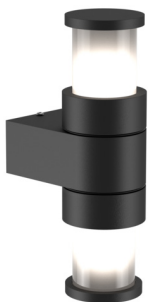

W1092/.. - BOLERO

~230V