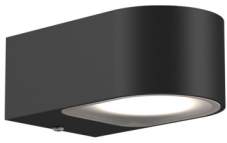

OUTDOOR | Wall UP | BOLERO LED

W1096.LED/.. - BOLERO LED

~230V