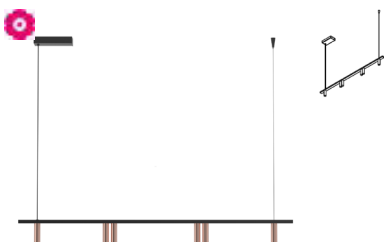

2497.1200.6B/.. - CIGARO DRIVER INCL. ASSYM

~230V

pendant - fixed - feeding asymmetric - with LED driver

Lamptype

6x LED 410lm CRI90 4W 11,43Vf

350mA

Dimensions

L1200xB30xH100 mm Cable 1500 mm

45°

L170xB85xH34 mm

tube Ø28xH85 mm

Materials

Aluminium 1M | 2M | 142 | 233
Aluminium / Messing 42 | 162 | 132
Aluminium / Roodkoper 282 | 562

Ref

Ref	Color	Price €
2497.1200.6B.1M	NW | WW	1.121,00
2497.1200.6B.2M	NW | WW	1.121,00
2497.1200.6B.142	NW | WW	1.212,00
2497.1200.6B.42	NW | WW	1.309,00
2497.1200.6B.162	NW | WW	1.400,00
2497.1200.6B.282	NW | WW	1.199,00
2497.1200.6B.562	NW | WW	1.295,00
2497.1200.6B.233	NW | WW	1.303,00
2497.1200.6B.132	NW | WW	1.450,00

built-up
Option: with DALI driver on request