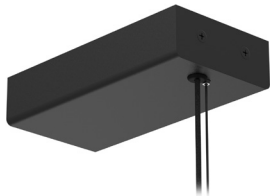

2510/.. - CIGARO DRIVER

base for ceiling mounting - Rectangular base with endfeed for DALI driver 25W (4-5-6 LEDs 4W)dimmable 350MA - with LED driver

Dimensions

↔ L170xB85xH34 mm

Materials

Aluminium 1M | 2M

Ref		Price €
2510.1M	●	170,00
2510.2M	●	170,00