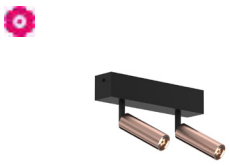

built-up

CEILING UP

LUMINAIRES

INDOOR | Ceiling UP | Luminaires | CIGARO

2451/.. - CIGARO

~230V

built-up ceiling light - directional - with Juba base - with LED driver

Lamptype