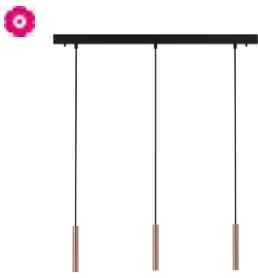

built-up
 with extra thin cable Ø3mm
 2x 150mm - 2x 200mm - 1x 250mm - 1x 300mm - 1x 350mm

INDOOR | Ceiling UP | Pendants | CIGARO

2428/.. - CIGARO

~230V

pendant - fixed - with Juba base - with LED driver