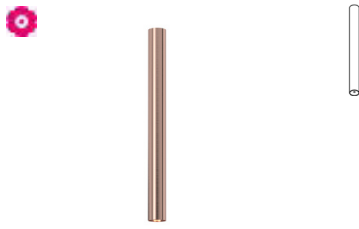

2464/.. - CIGARO

=350mA

built-up

built-up ceiling light - fixed - without LED driver

Lamp type

1x LED 410lm CRI90 4W 11,43Vf

350mA

Dimensions

Ø28xH300 mm

35°

Materials

Aluminium

1M | 2M | 14 | 230

Messing

4 | 16 | 13M

Rood koper

28 | 56

Ref	Color	Price €
2464.1M	NW | WW	94,00
2464.2M	NW | WW	94,00
2464.4	NW | WW	152,00
2464.14	NW | WW	112,00
2464.16	NW | WW	132,00
2464.28	NW | WW	144,00
2464.56	NW | WW	174,00
2464.13M	NW | WW	142,00
2464.230	NW | WW	138,00