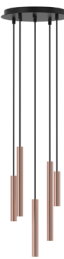

2425/.. - CIGARO

~230V