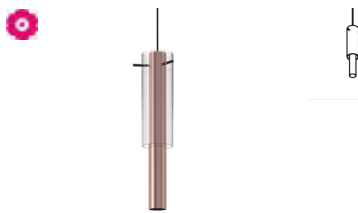

built-up

2350.250/.. - CIGARO SMOOTH GLASS

=350mA

pendant - fixed - with 1,5m cable Ø3mm and strain relief on lampholder's side - without LED driver

Lamptype

1x LED 410lm CRI90 4W 11,43Vf 350mA

Dimensions

← Ø50xH250 mm Cable 1500 mm
 ▲ 45° Glass Ø50xH150 mm