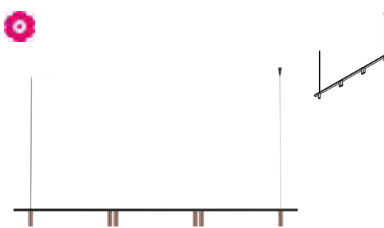

2496.1600.6B/.. - CIGARO EXCL. DRIVER

=350mA

pendant - fixed - without LED driver

Lamptype

6x LED 410lm CRI90 4W 11,43Vf

350mA

Dimensions

L1600xB30xH100 mm Cable 1500 mm

45°

tube Ø28xH85 mm

Materials

Aluminium 1M | 2M | 142 | 233
Aluminium / Messing 42 | 162 | 132
Aluminium / Roodkoper 282 | 562

Ref	Color	Price €
2496.1600.6B.1M	NW | WW	901,00
2496.1600.6B.2M	NW | WW	901,00
2496.1600.6B.42	NW | WW	1.189,00
2496.1600.6B.233	NW | WW	1.183,00
2496.1600.6B.562	NW | WW	1.175,00
2496.1600.6B.132	NW | WW	1.159,00
2496.1600.6B.142	NW | WW	1.009,00
2496.1600.6B.162	NW | WW	1.081,00
2496.1600.6B.282	NW | WW	1.081,00

Add additional suspension, box or driver box.
(not included in price)