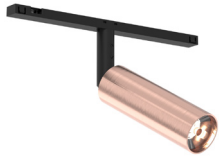

built-up

Other optics : 15° - 24° - 45° on demand

INDOOR | Ceiling UP | TRACK | CIGARO-MYLA

8584.2406/.. - MYLA CIGARO | DALI ADAPTOR

48V-DC

IP20

built-up spot with adaptor - fixed

Lamptype