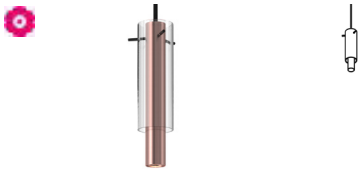

Materials

Rood koper 156

built-up

with extra thin cable Ø3mm

2x 150mm - 2x 200mm - 1x 250mm - 1x 300mm - 1x 350mm

INDOOR | Ceiling UP | Pendants | CIGARO

2350.200/.. - CIGARO SMOOTH GLASS

=350mA