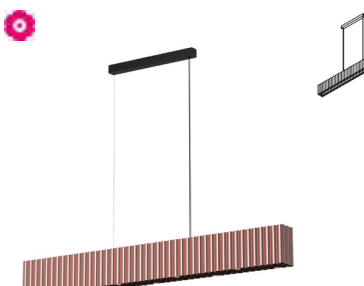

2490/.. - CIGARO

~230V

built-up

pendant - fixed - with LED driver

Lamptype

9x LED 410lm CRI90 4W 11,43Vf

350mA

Dimensions

L1270xB90xH150 mm Cable 1500 mm

45°

L420xB35xH35 mm

Materials

Aluminium 1M | 2M | 142 | 233

Aluminium / Messing 42 | 162 | 132

Aluminium / Roodkoper 282 | 562

Ref	Price €
2490.1M	2.984,00
2490.2M	2.984,00
2490.42	6.092,00
2490.132	5.509,00
2490.142	3.992,00
2490.162	5.168,00
2490.233	5.168,00
2490.282	5.336,00
2490.562	7.352,00