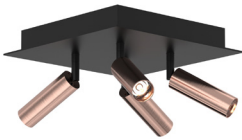

Materials

Aluminium 1M | 2M | 142 | 233
 Aluminium / Messing 42 | 162 | 132
 Aluminium / Roodkoper 282 | 562

Ref		Price €
2422.1M	 NW WW	762,40
2422.2M	 NW WW	750,54
2422.42	 NW WW	980,54
2422.132	 NW WW	910,54
2422.142	 NW WW	860,00
2422.162	 NW WW	910,54
2422.233	 NW WW	880,00
2422.282	 NW WW	950,54
2422.562	 NW WW	1.030,54

built-up

2455/.. - CIGARO

~230V

built-up ceiling light - directional - with Texo base - with LED driver

Lamptype

4x LED 410lm CRI90 4W 11,43Vf  350mA

Dimensions

→ L215xB215xH157 mm  35°
 Base L215xB215xH32 mm  L185xB185xH30 mm
 Spot Ø28xH125 mm