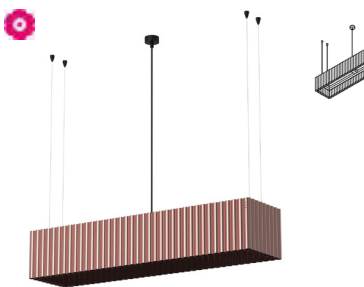

2480/.. - CIGARO

~230V

built-up

pendant - fixed - with LED driver

Lamptype

12x LED 410lm CRI90 4W 11,43Vf

350mA

Dimensions

L1064xB252xH200 mm Cable 1500 mm

45°

Ø60xH25 mm

Materials

Aluminium 1M | 2M | 142 | 233

Aluminium / Messing 42 | 162 | 132

Aluminium / Roodkoper 282 | 562

Ref	Price €
2480.1M	4.380,00
2480.2M	4.380,00
2480.42	8.588,00
2480.132	8.490,00
2480.142	5.514,00
2480.162	6.824,00
2480.233	7.165,00
2480.282	7.605,00
2480.562	9.512,00