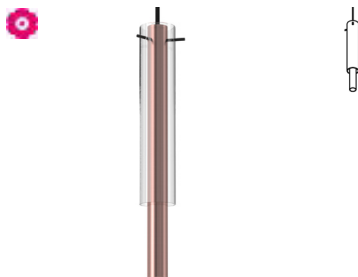

built-up

2350.300/.. - CIGARO SMOOTH GLASS

=350mA

pendant - fixed - with 1,5m cable Ø3mm and strain relief on lampholder's side - without LED driver

Lamptype

1x LED 410lm CRI90 4W 11,43Vf 350mA

Dimensions

← Ø50xH300 mm Cable 1500 mm
 ▲ 45° Glass Ø50xH150 mm

built-up

2350.350/.. - CIGARO SMOOTH GLASS

=350mA

pendant - fixed - with 1,5m cable Ø3mm and strain relief on lampholder's side - without LED driver

Lamptype

1x LED 410lm CRI90 4W 11,43Vf 350mA

Dimensions

← Ø50xH350 mm Cable 1500 mm
 ▲ 45° Glass Ø50xH250 mm