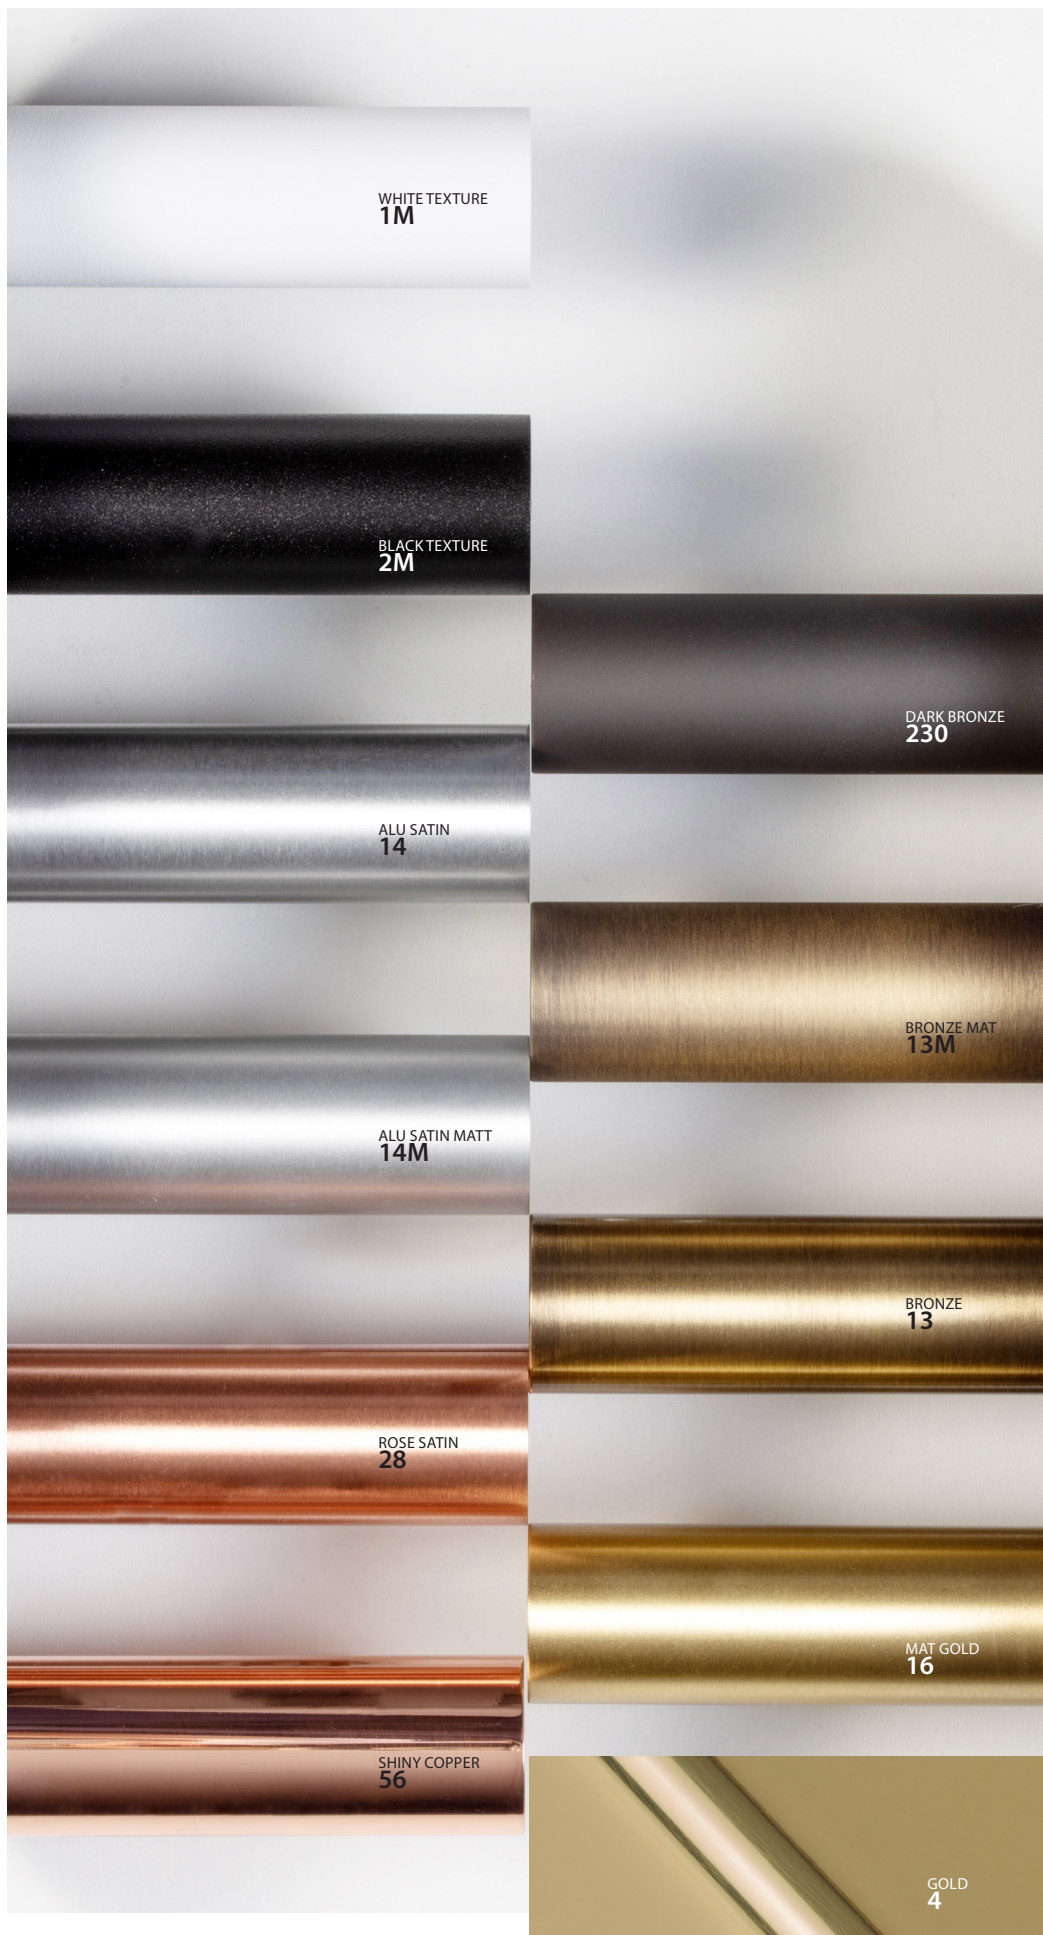

Andere kleuren op aanvraag | Autres couleurs sur demande | Other colours on request
Andere Farben auf Anfrage