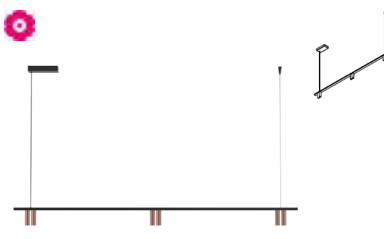

2497.1600.6A/.. - CIGARO DRIVER INCL. ASSYM

~230V

pendant - fixed - feeding asymmetric - with LED driver

Lamptype

6x LED 410lm CRI90 4W 11,43Vf

350mA

Dimensions

L1600xB30xH100 mm Cable 1500 mm

45°

L170xB85xH34 mm

tube Ø28xH85 mm

Materials

Aluminium 1M | 2M | 142 | 233
Aluminium / Messing 42 | 162 | 132
Aluminium / Roodkoper 282 | 562

Ref

Ref	Color	Price €
2497.1600.6A.1M	NW | WW	1.121,00
2497.1600.6A.2M	NW | WW	1.121,00
2497.1600.6A.42	NW | WW	1.329,00
2497.1600.6A.233	NW | WW	1.323,00
2497.1600.6A.562	NW | WW	1.315,00
2497.1600.6A.132	NW | WW	1.299,00
2497.1600.6A.142	NW | WW	1.139,00
2497.1600.6A.162	NW | WW	1.221,00
2497.1600.6A.282	NW | WW	1.221,00

built-up
Option: with DALI driver on request