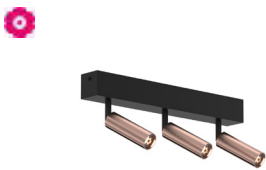

2452/.. - CIGARO

~230V