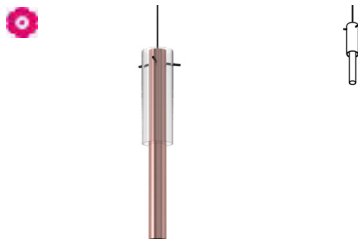

built-up

2350.250/.. - CIGARO SMOOTH GLASS

=350mA

pendant - fixed - with 1,5m cable Ø3mm and strain relief on lampholder's side - without LED driver

Lamptype

1x LED 410lm CRI90 4W 11,43Vf 350mA

Dimensions

← Ø50xH250 mm Cable 1500 mm
 ▲ 45° Glass Ø50xH150 mm

built-up

2350.300/.. - CIGARO SMOOTH GLASS

=350mA

pendant - fixed - with 1,5m cable Ø3mm and strain relief on lampholder's side - without LED driver

Lamptype

1x LED 410lm CRI90 4W 11,43Vf 350mA

Dimensions

← Ø50xH300 mm Cable 1500 mm
 ▲ 45° Glass Ø50xH150 mm