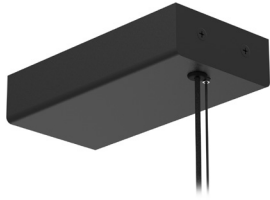

2509/.. - CIGARO DRIVER

built-up base for pendant - Rectangular base with endfeed for DALI driver 17W (3-4 LEDs 4W)dimmable 350MA - with LED driver

Dimensions

↔ L170xB85xH34 mm

Materials

Aluminium 1M | 2M

Ref		Price €
2509.1M	●	150,00
2509.2M	●	150,00