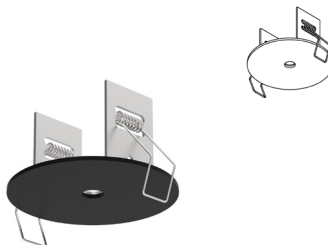

81.10/.. - ROSETTE IN

S1 IP20 0.1011

built-in

rosette to build in - round

Dimensions

↔ Ø80 mm Ø60 mm

⊥ 55 mm

Materials

Aluminium 1 | 1M | 2 | 2M | 14 | 11

Inox 316 5

Messing 4 | 16 | 13 | 23

Options

S2/.. SET FLAT SPRINGS

P040/.. STRAIN RELIEF - TREKONTLASTING

P039/.. STRAIN RELIEF - TREKONTLASTING

P038/.. STRAIN RELIEF - TREKONTLASTING

Ref	Color	Price €
81.10.1		26,73
81.10.1M		28,07
81.10.2		26,73
81.10.2M		28,07
81.10.14		30,92
81.10.11		26,73
81.10.5		40,86
81.10.4		42,79
81.10.16		42,79
81.10.13		51,12
81.10.23		51,12