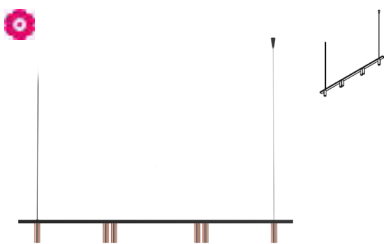

2496.1200.6B/.. - CIGARO EXCL. DRIVER

=350mA

pendant - fixed - without LED driver

Lamptype

6x LED 410lm CRI90 4W 11,43Vf

350mA

Dimensions

L1200xB30xH100 mm Cable 1500 mm

45°

tube Ø28xH85 mm

Materials

Aluminium 1M | 2M | 142 | 233
Aluminium / Messing 42 | 162 | 132
Aluminium / Roodkoper 282 | 562

Ref	Color	Price €
2496.1200.6B.1M	NW | WW	881,00
2496.1200.6B.2M	NW | WW	881,00
2496.1200.6B.42	NW | WW	1.169,00
2496.1200.6B.233	NW | WW	1.163,00
2496.1200.6B.562	NW | WW	1.155,00
2496.1200.6B.132	NW | WW	1.139,00
2496.1200.6B.142	NW | WW	929,00
2496.1200.6B.162	NW | WW	1.059,00
2496.1200.6B.282	NW | WW	1.059,00

Add additional suspension, box or driver box.
(not included in price)