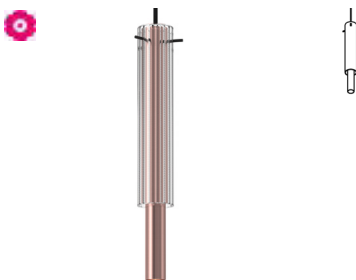

built-up

2430.300/.. - CIGARO RIBBLE GLASS

=350mA

pendant - fixed - with 1,5m cable Ø3mm and strain relief on lampholder's side - without LED driver

Lamptype

1x LED 410lm CRI90 4W 11,43Vf 350mA

Dimensions

↔ Ø50xH300 mm 1500 mm
 ▲ 45° Glass Ø50xH150 mm

Materials

Aluminium 1M | 2M | 14 | 230
 Messing 4 | 16 | 13M | 23
 Rood koper 28 | 56

Ref	Color	Price €
2430.300.1M.KX1.TRR	NW WW	165,32
2430.300.2M.KX2.TRR	NW WW	165,32
2430.300.4.KX2.TRR	NW WW	223,32
2430.300.14.KX2.TRR	NW WW	183,32
2430.300.16.KX2.TRR	NW WW	203,32
2430.300.23.KX2.TRR	NW WW	209,32
2430.300.28.KX2.TRR	NW WW	215,32
2430.300.56.KX2.TRR	NW WW	245,32
2430.300.13M.KX2.TRR	NW WW	213,32
2430.300.230.KX2.TRR	NW WW	204,32

built-up

2430.350/.. - CIGARO RIBBLE GLASS

=350mA

pendant - fixed - down - with 1,5m cable Ø3mm and strain relief on lampholder's side - without LED driver

Lamptype

1x LED 410lm CRI90 4W 11,43Vf 350mA

Dimensions