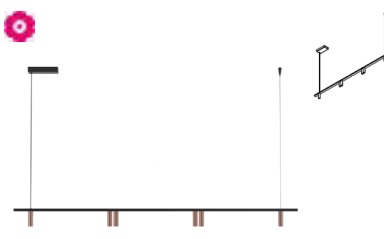

2497.1600.6B/.. - CIGARO DRIVER INCL. ASSYM

~230V

pendant - fixed - feeding asymmetric - with LED driver

Lamptype

6x LED 410lm CRI90 4W 11,43Vf

350mA

Dimensions

L1600xB30xH100 mm Cable 1500 mm

45°

L170xB85xH34 mm

tube Ø28xH85 mm

Materials

Aluminium 1M | 2M | 142 | 233
Aluminium / Messing 42 | 162 | 132
Aluminium / Roodkoper 282 | 562

Ref

Ref	Color	Price €
2497.1600.6B.1M	NW | WW	1.041,00
2497.1600.6B.2M	NW | WW	1.041,00
2497.1600.6B.42	NW | WW	1.329,00
2497.1600.6B.233	NW | WW	1.323,00
2497.1600.6B.562	NW | WW	1.315,00
2497.1600.6B.132	NW | WW	1.299,00
2497.1600.6B.142	NW | WW	1.139,00
2497.1600.6B.162	NW | WW	1.221,00
2497.1600.6B.282	NW | WW	1.221,00

built-up
Option: with DALI driver on request