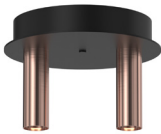

160,00

182,00

178,00

built-up

2471/.. - CIGARO

~230V

built-up ceiling light - fixed - with Rondobox base - with LED driver

Lamptype