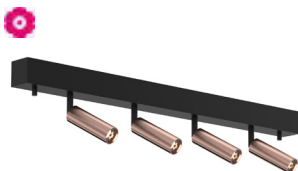

built-up

2452/.. - CIGARO

~230V

built-up ceiling light - directional - with Juba base - with LED driver

Lamptype

3x LED 410lm CRI90 4W 11,43Vf 350mA

Dimensions

L320xB40xH165 mm \angle 35°

built-up

2453/.. - CIGARO

~230V

built-up ceiling light - directional - with Juba base - with LED driver

Lamptype

4x LED 410lm CRI90 4W 11,43Vf 350mA

Dimensions

L600xB40xH165 mm \angle 35°