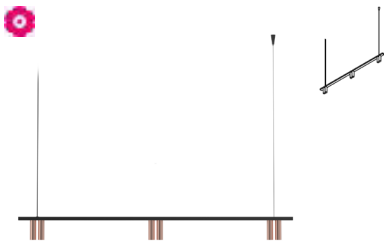

914,00

Add additional suspension, box or driver box. (not included in price)

INDOOR | Ceiling UP | Pendants | CIGARO

2496.1200.6A/.. - CIGARO EXCL. DRIVER

=350mA

pendant - fixed - without LED driver

Lamptype