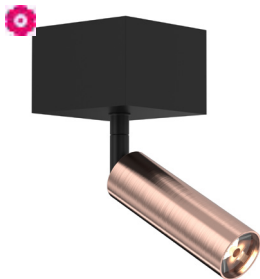

spotlight - directional - without LED driver

Lamptype

1x LED 410lm CRI90 4W 11,43Vf

350mA

Dimensions

Ø28xH125 mm

35°

tube Ø28xH85 mm

2418/.. - CIGARO

=350mA

built-up

built-up ceiling light - directional - with base 005 - without LED driver

Lamptype

1x LED 410lm CRI90 4W 11,43Vf 350mA

Dimensions

→ Ø60xH150 mm

Base Ø60xH25 mm Spot Ø28xH125 mm

Materials

Aluminium 1M | 2M | 142 | 233
Aluminium / Messing 42 | 162 | 132
Aluminium / Roodkoper 282 | 562

Ref		Price €
2418.1M	● NW WW	136,00
2418.2M	● NW WW	136,00
2418.142	● NW WW	150,00
2418.42	● NW WW	172,00
2418.162	● NW WW	168,00
2418.282	● NW WW	276,00
2418.562	● NW WW	292,00
2418.233	● NW WW	160,00
2418.132	● NW WW	168,00

2424/.. - CIGARO

~230V

built-up

ceiling light - directional - with LED driver

Lamptype

1x LED 410lm CRI90 4W 11,43Vf 350mA

Dimensions

→ L65xB65xH165 mm