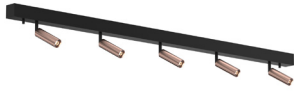

2456/.. - CIGARO

~230V