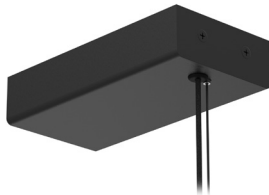

2515/.. - CIGARO DRIVER

base for ceiling mounting - Rectangular base with end feed for driver 17W (3-4 led's 4W) dimmable 350MA trailing edge - with LED driver

Dimensions

↔ L170xB85xH34 mm

Materials

Aluminium 1M | 2M

Ref		Price €
2515.1M	●	138,00
2515.2M	●	138,00