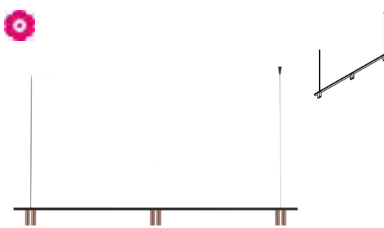

2496.1600.6A/.. - CIGARO EXCL. DRIVER

=350mA

pendant - fixed - without LED driver

Lamptype

6x LED 410lm CRI90 4W 11,43Vf

350mA

Dimensions

L1600xB30xH100 mm Cable 1500 mm

45°

tube Ø28xH85 mm

Materials

Aluminium 1M | 2M | 142 | 233
Aluminium / Messing 42 | 162 | 132
Aluminium / Roodkoper 282 | 562

Ref	Color	Price €
2496.1600.6A.1M	NW | WW	901,00
2496.1600.6A.2M	NW | WW	901,00
2496.1600.6A.42	NW | WW	1.189,00
2496.1600.6A.132	NW | WW	1.159,00
2496.1600.6A.142	NW | WW	999,00
2496.1600.6A.162	NW | WW	1.081,00
2496.1600.6A.233	NW | WW	1.183,00
2496.1600.6A.282	NW | WW	1.081,00
2496.1600.6A.562	NW | WW	1.175,00

Add additional suspension, box or driver box.
(not included in price)