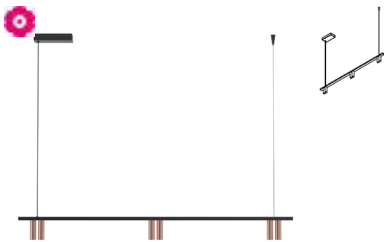

INDOOR | Ceiling UP | Pendants | CIGARO

2497.1200.6A/.. - CIGARO DRIVER INCL. ASSYM

~230V

pendant - fixed - feeding asymmetric - with LED driver

Lamptype

6x LED 410lm CRI90 4W 11,43Vf

350mA

Dimensions

L1200xB30xH100 mm Cable 1500 mm

45°

L170xB85xH34 mm

tube Ø28xH85 mm

Materials

Aluminium 1M | 2M | 142 | 233
Aluminium / Messing 42 | 162 | 132
Aluminium / Roodkoper 282 | 562

Ref

Ref	Color	Price €
2497.1200.6A.1M	NW | WW	1.121,00
2497.1200.6A.2M	NW | WW	1.121,00
2497.1200.6A.42	NW | WW	1.309,00
2497.1200.6A.233	NW | WW	1.303,00
2497.1200.6A.562	NW | WW	1.295,00
2497.1200.6A.132	NW | WW	1.450,00
2497.1200.6A.142	NW | WW	1.221,00
2497.1200.6A.162	NW | WW	1.400,00
2497.1200.6A.282	NW | WW	1.199,00

built-up
Option: with DALI driver on request