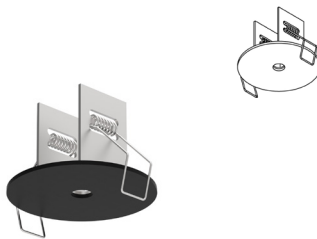

built-in

rosette to build in - round

Dimensions

↔ Ø70 mm  Ø50 mm

⊥ 55 mm

Materials

Aluminium 1M | 2M

Options