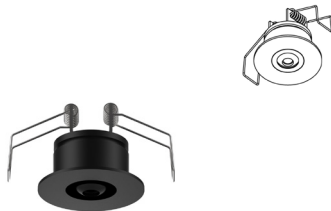

50M8/.. - ZIA BASE Ø39-40