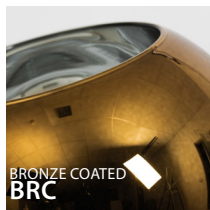

Prijs €

built-up

COLOURS

TEXTILE CABLES

GLASSES

Groendreef 60, 9880 Aalter | T +32 9 374 19 51 | www.psmighting.be

All our products are locally made in Aalter, Belgium (EU). Short delivery times.