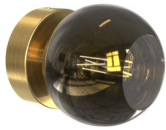

↔ L290xB180xH342 mm Glass Ø180 mm

Rosette Ø80xH25 mm

Materialen

Messing

16

built-up

2408/.. - COLETTE

~230V