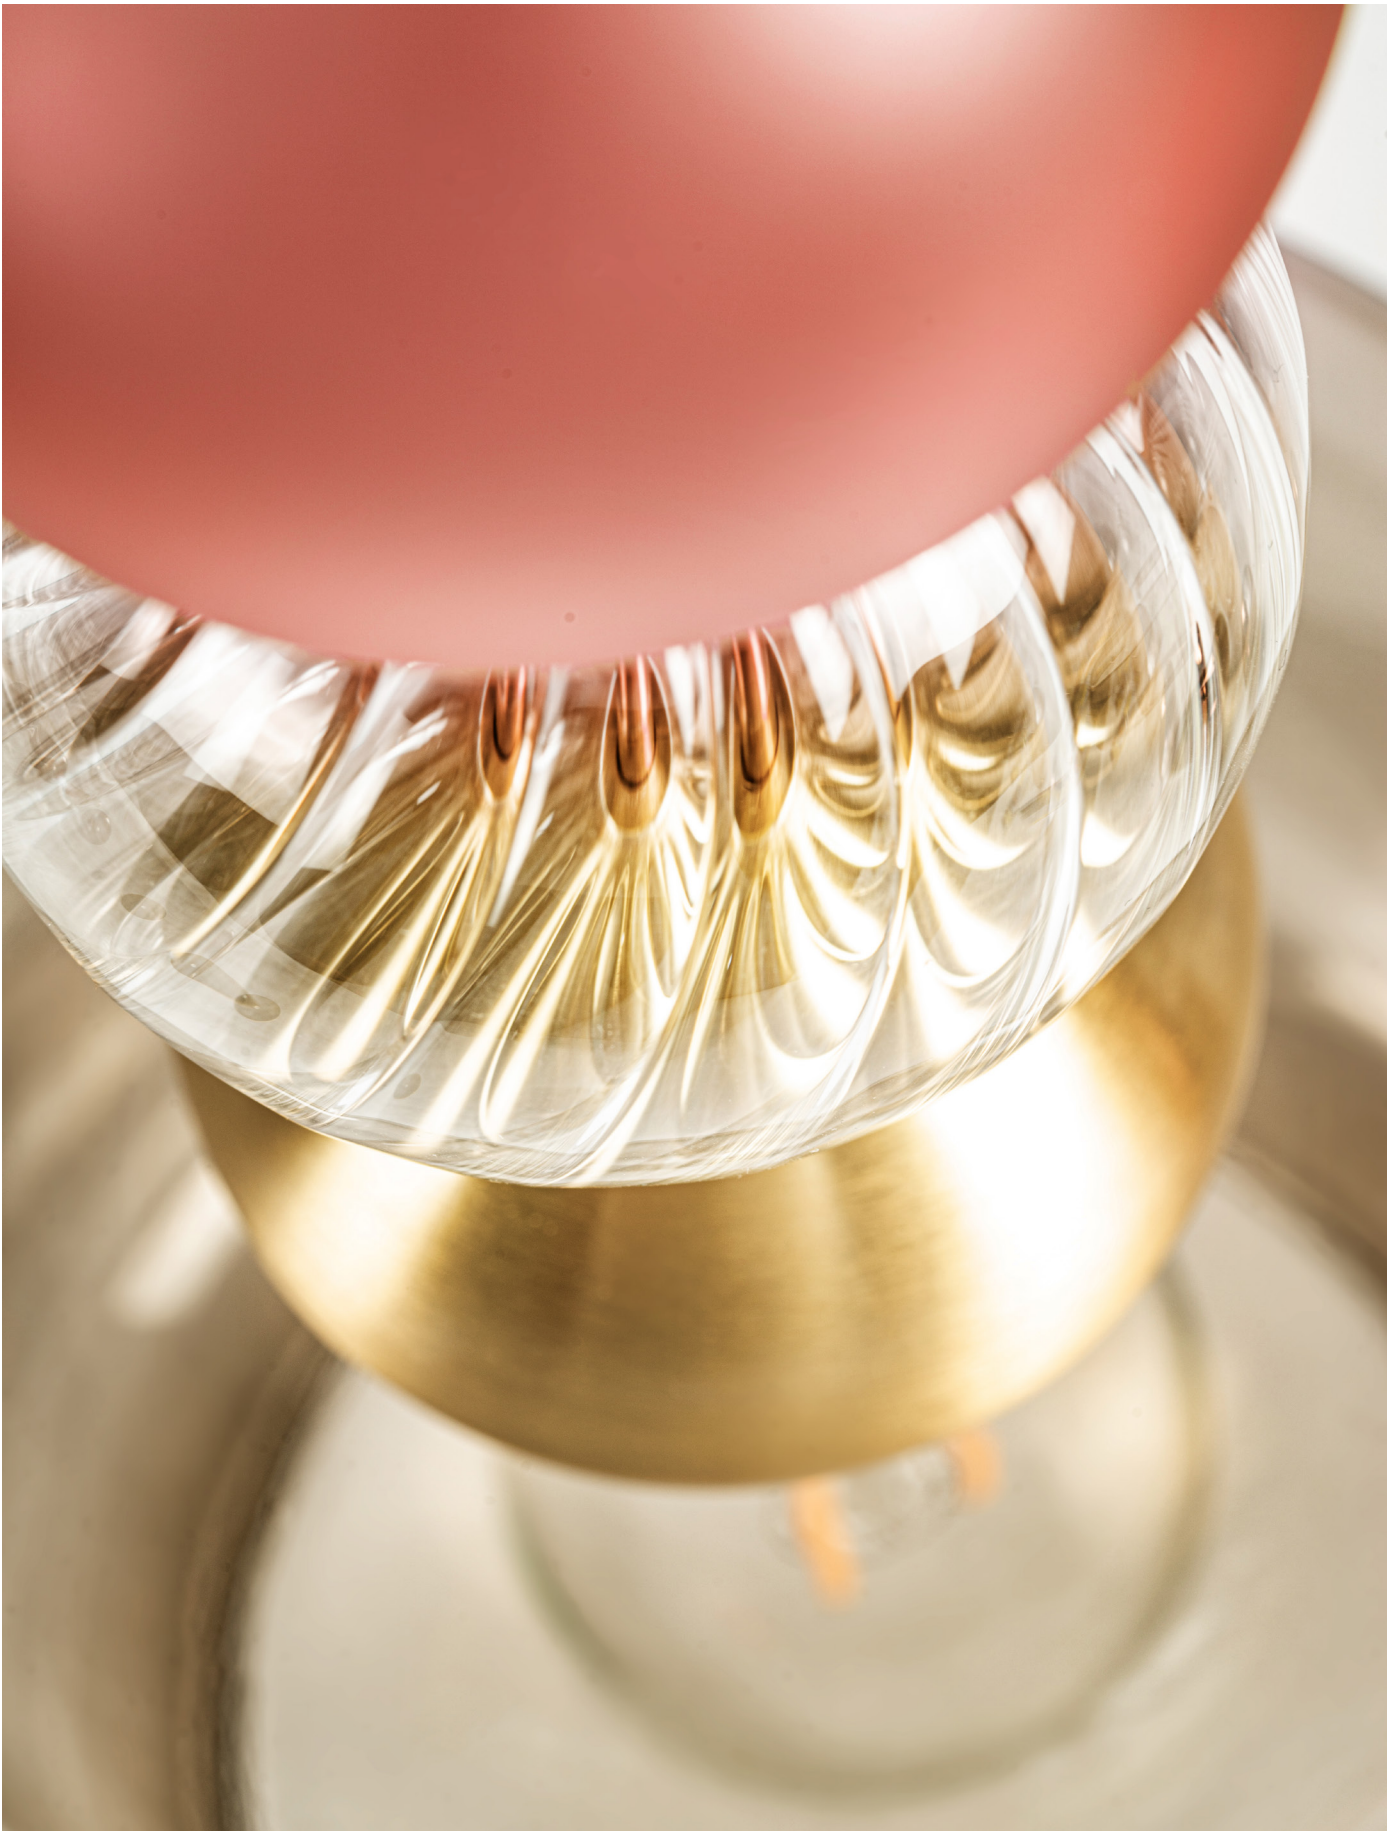

All information in this catalogue is without engagement.
Psmighting bv reserves the right to alter materials, characteristics and dimensions without prior notice.
Read instructions carefully. The general psmighting sales conditions are always applicable.
Nothing in this catalogue can be reproduced without permission in writing from the psmighting bv company.