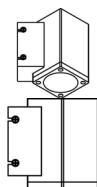

Ref

W714.5
W714.5B
W714.5BB
W714.31MX
W714.32X
W714.37X
W714.46X

Price €

built-up
fixing with screws sideways

W715/.. - MAURO

~230V

IP55

built-up wall light - down