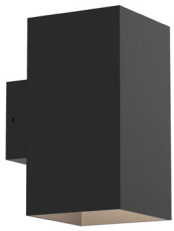

4032.2.29

4032.2.49

**Price €**

built-up

4034/.. - KOBUS

~230V

built-up wall light - fixed - down/up

**Lamptype**