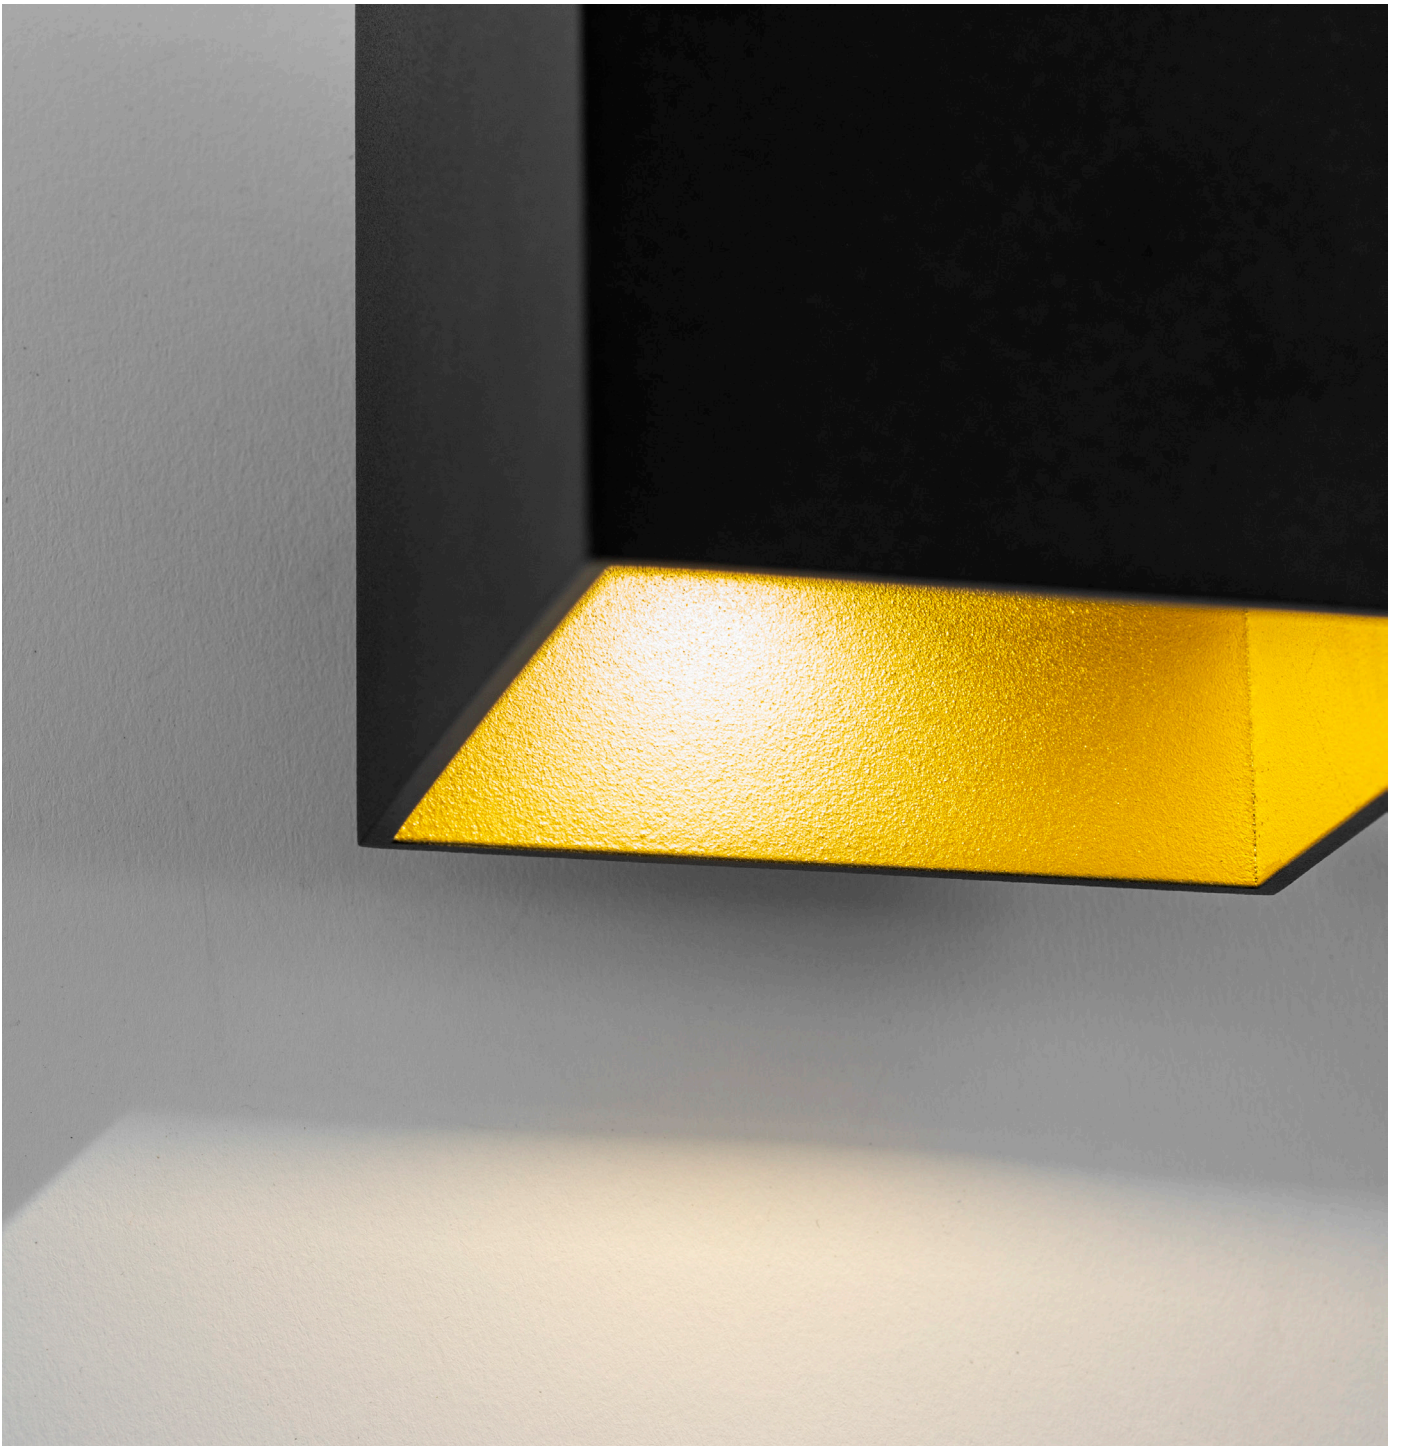

4029.2.29

4029.2.49

**Price €**

built-up

4032/.. - KOBUS

~230V

built-up wall light - square - fixed - down/up

**Lamptype**