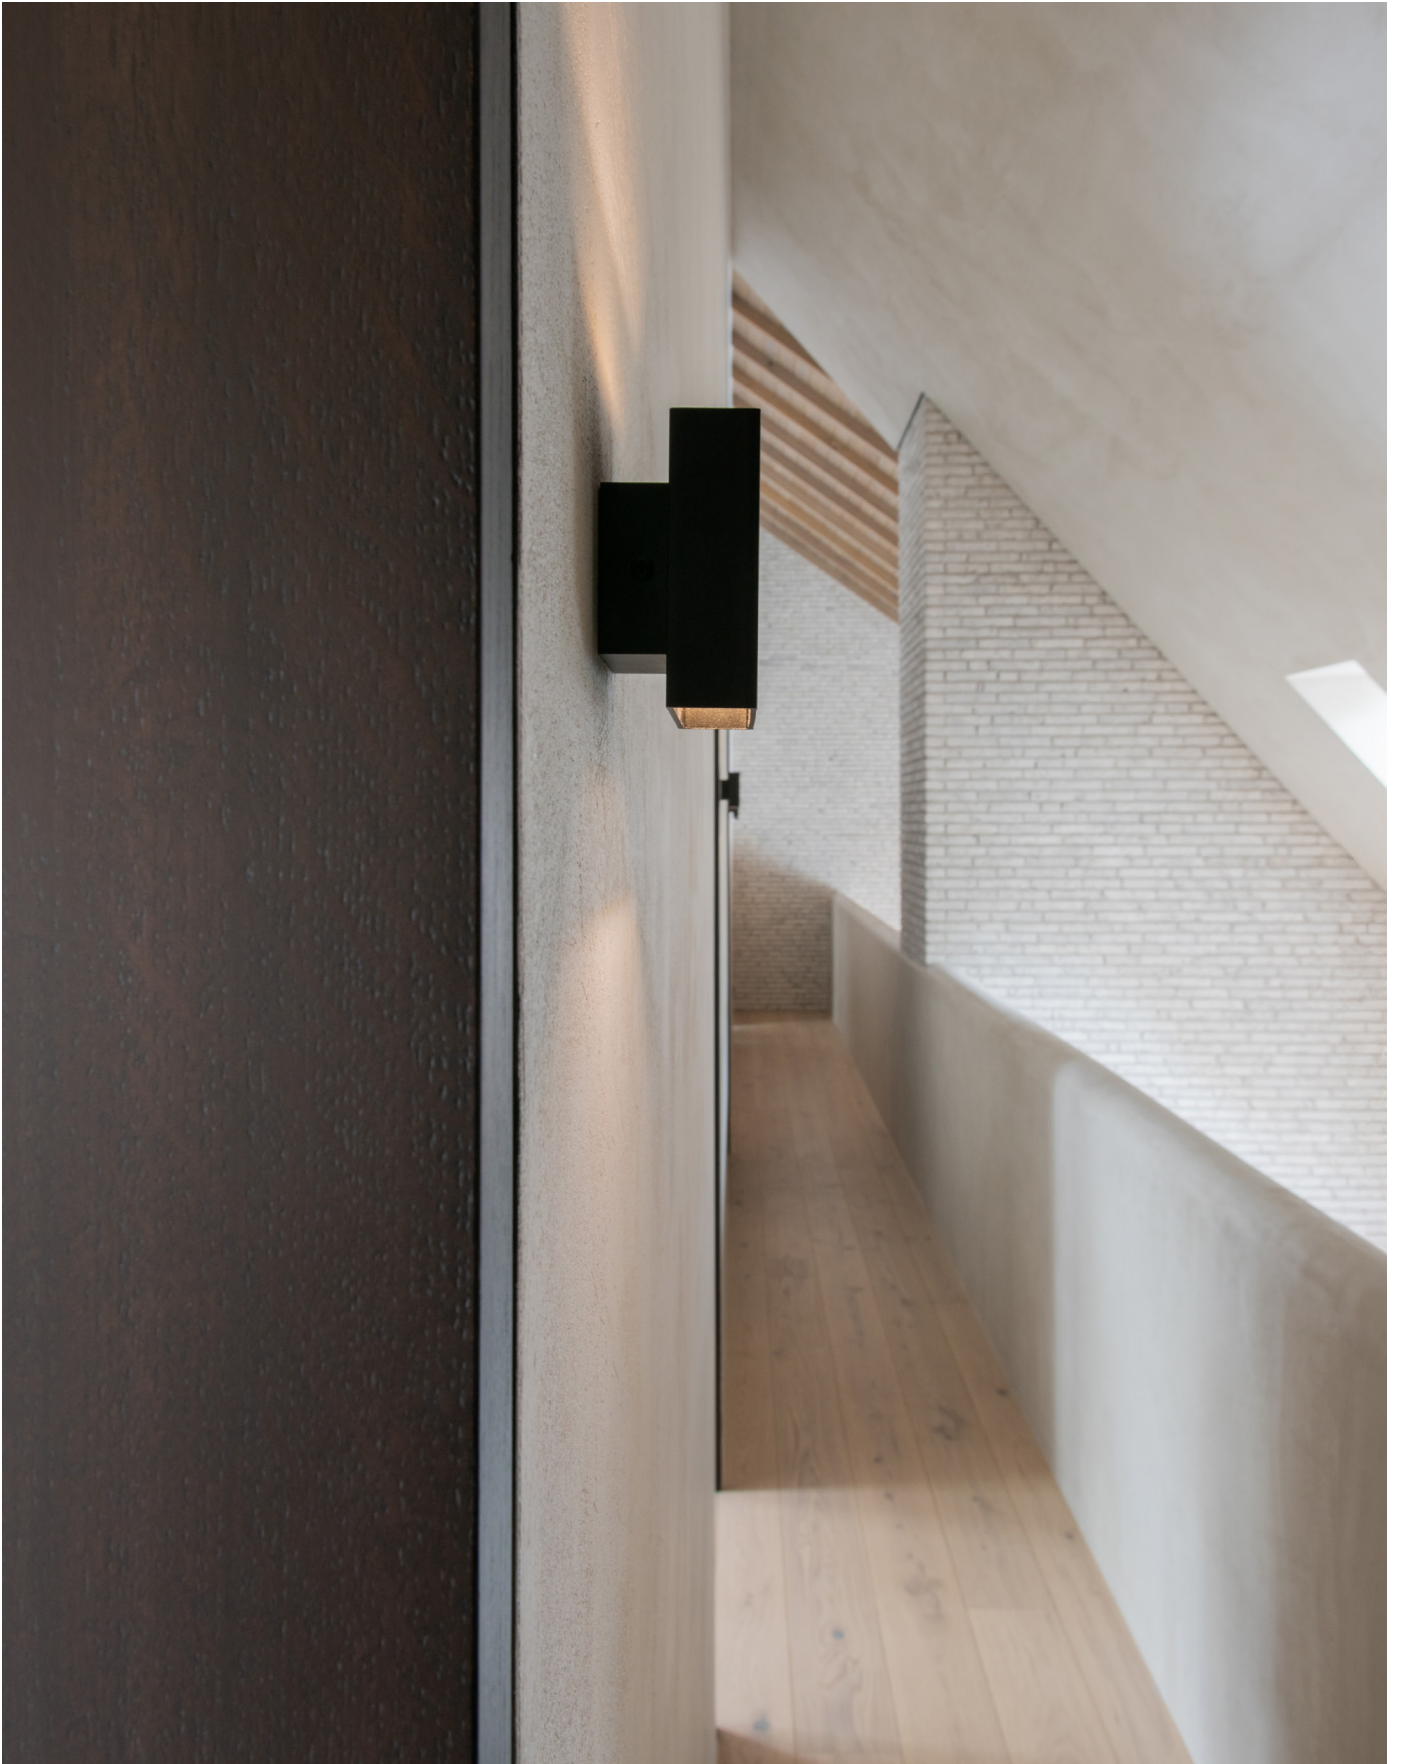

All information in this catalogue is without engagement.

Psmlighting bv reserves the right to alter materials, characteristics and dimensions without prior notice.

Read instructions carefully. The general psmlighting sales conditions are always applicable.

Nothing in this catalogue can be reproduced without permission in writing from the psmlighting bv company.