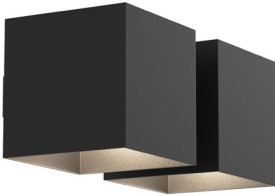

4032.29

4032.49

**Price €**

built-up

4032.2/.. - KOBUS

~230V

built-up wall light - fixed - down/up

**Lamptype**