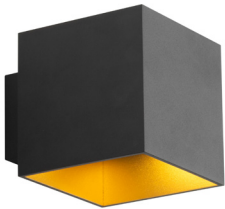

4037/.. - KOBUS

=700mA