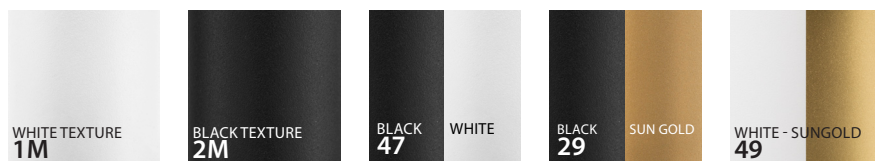

Colours

Other colours available on request.