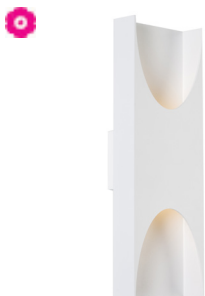

1062/.. - GEORGE

~230V