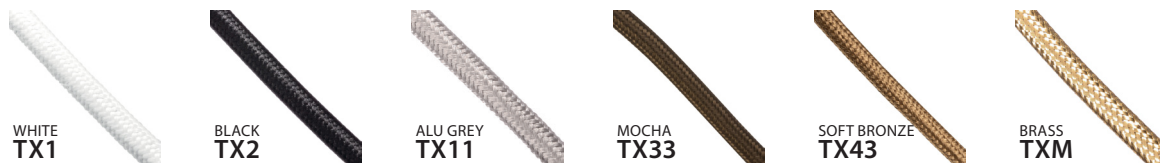

Price €

built-up

COLOURS

COLOURS OUTDOOR

TEXTILE CABLES

GLASSES

STONE

Groendreef 60, 9880 Aalter | T +32 9 374 19 51 | www.psmlighting.be