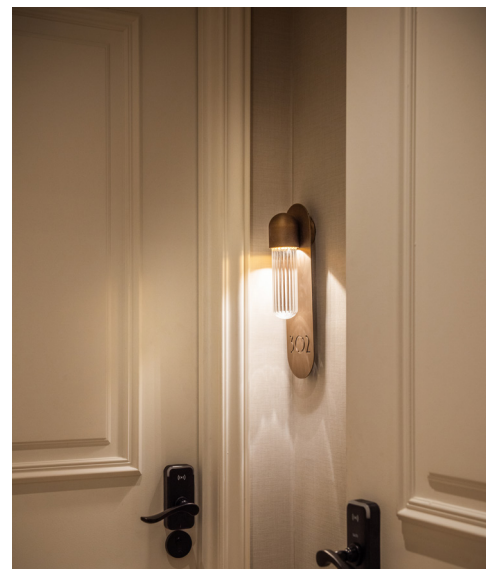

2230.250/.. - GLORIA

~230V

pendant - fixed - with 1,5m textile cable and strain relief on lampholder's side

Lamptype

1x LED 350lm CRI90 max. 4W 230V

Dimensions

↔ Ø60xH305 Cable 1500

Glass Ø50xL250

● ● NW | WW

built-up

WALL UP

INDOOR | Wall UP | GLORIA

2231/.. - GLORIA

~230V

built-up wall light - fixed - down - wall light

Lamptype