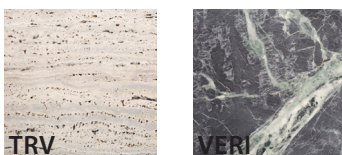

Price €

built-up

COLOURS

COLOURS OUTDOOR

TEXTILE CABLES

GLASSES

STONE

Groendreef 60, 9880 Aalter | T +32 9 374 19 51 | www.psmlighting.be