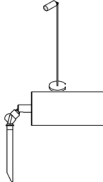

floorlamp - directional - with cable and plug
Stehleuchte - schwenkbar - mit Kabel und Stecker

Lamp type

1x LED AC 700lm CRI92 max. 9,5W **A+** 230V

Dimensions

Ø170xH1000 - Bar 1000

Materials

aluminium 1M | 2M
brass 16

Ref

1349.1M.NW white tex
1349.2M.NW black tex
1349.16.NW satin gold

built-up