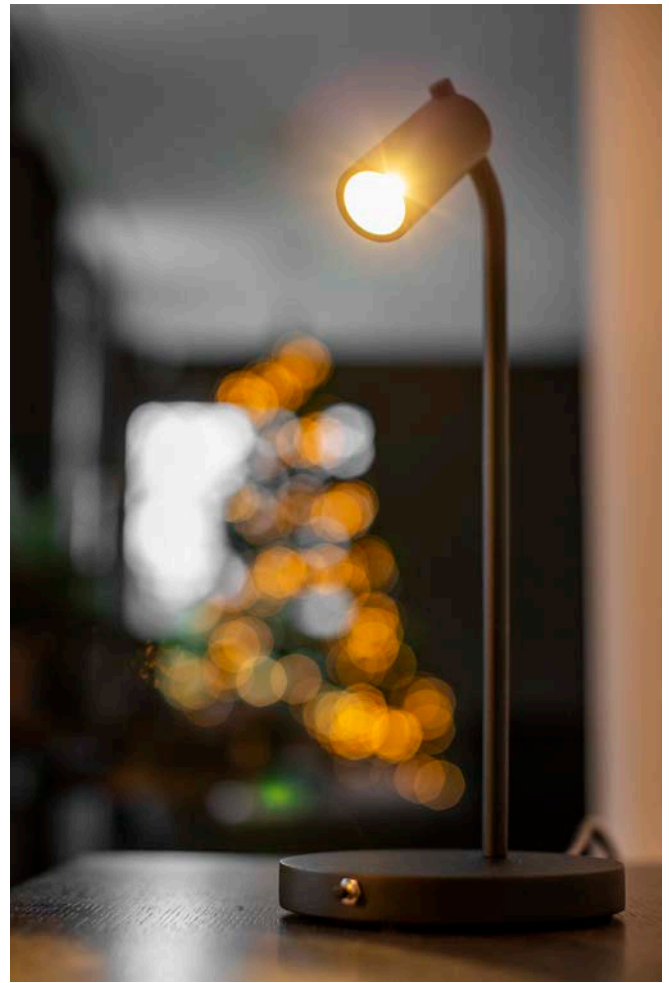

3961/.. - JACOB

=350mA IP20 2,1000 0,5 m 05.20.50

table lamp - fixed - with cable and plug - with LED driver
Tischleuchte - fest - mit Kabel und Stecker - mit Driver LED

Lamp type
1x led 467lm CRI80 max. 3,8W - 350mA

Dimensions
Ø160xH400

Ref	
3961.1M	NW | WW
3961.2M	NW | WW
3961.29	NW | WW
3961.47	NW | WW

built-up

3049/.. - SPAZIO

~230V IP20 0,5 m 05.20.50

table lamp - with switch - cable and plug
Tischleuchte - mit Schalter - Kabel und Stecker

Lamp type
1x LED 1300lm CRI80 max. 12W 230V

Dimensions
Ø200xH470
Base - Ø160

Materials
aluminium 29 | 2M | 47

Ref	
3049.2M.WW	black tex
3049.29.WW	black - gold inside
3049.47.WW	black - white inside

built-up