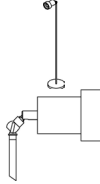

Ø170xH1000 - Bar 1000

Materials

aluminium 1M | 2M
brass 16

Ref

1329.1M white tex
1329.2M black tex
1329.16 satin gold

built-up

1338/.. - ALFRED

~230V