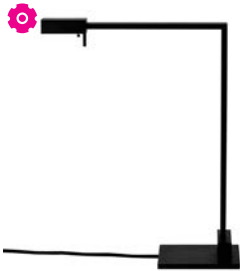

SPAZIO 7

V

VOGUE 20-24

VOGUE XL 24

VOLTA 34

1106R/.. - JAMES

~230V IP20 5,2000 0,5 m 05.20.50

table lamp - directional - with cable and plug right - with LED driver
Tischleuchte - schwenkbar - mit Kabel und Stecker Rechts - mit Driver LED

Lamp type
2x led 467lm CRI80 max. 3,8W - 350mA

Dimensions
L100xB330xH480 48° reflector
Base - L100xB150xH10

Ref	
1106R.1M	NW WW
1106R.2M	NW WW
1106R.4	NW WW
1106R.16	NW WW

built-up

1106L/.. - JAMES

~230V IP20 0,5 m 05.20.50

table lamp - directional - with cable and plug left - with LED driver
Tischleuchte - schwenkbar - mit Kabel und Stecker Links - mit Driver LED

Lamp type
2x led 467lm CRI80 max. 3,8W - 350mA

Dimensions
L100xB330xH480 48° reflector
Base - L100xB150xH10