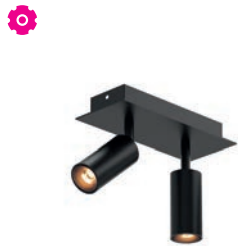

4522/.. - JACOBINE

~230V

built-up ceiling light - directional - with Texo base - with LED driver
Aufbau Deckenleuchte - schwenkbar - mit Texo Basis - mit Driver LED

Lamp type
2x led 467lm CRI80 max. 3,8W - 350mA

Dimensions
L215xB130xH150 48° reflector
L180xB100

Ref	
4522.1M	NW | WW
4522.2M	NW | WW
4522.14	NW | WW
4522.29	WW

built-up
dimmable phase-cut
dimmbar Phasenabschnitt