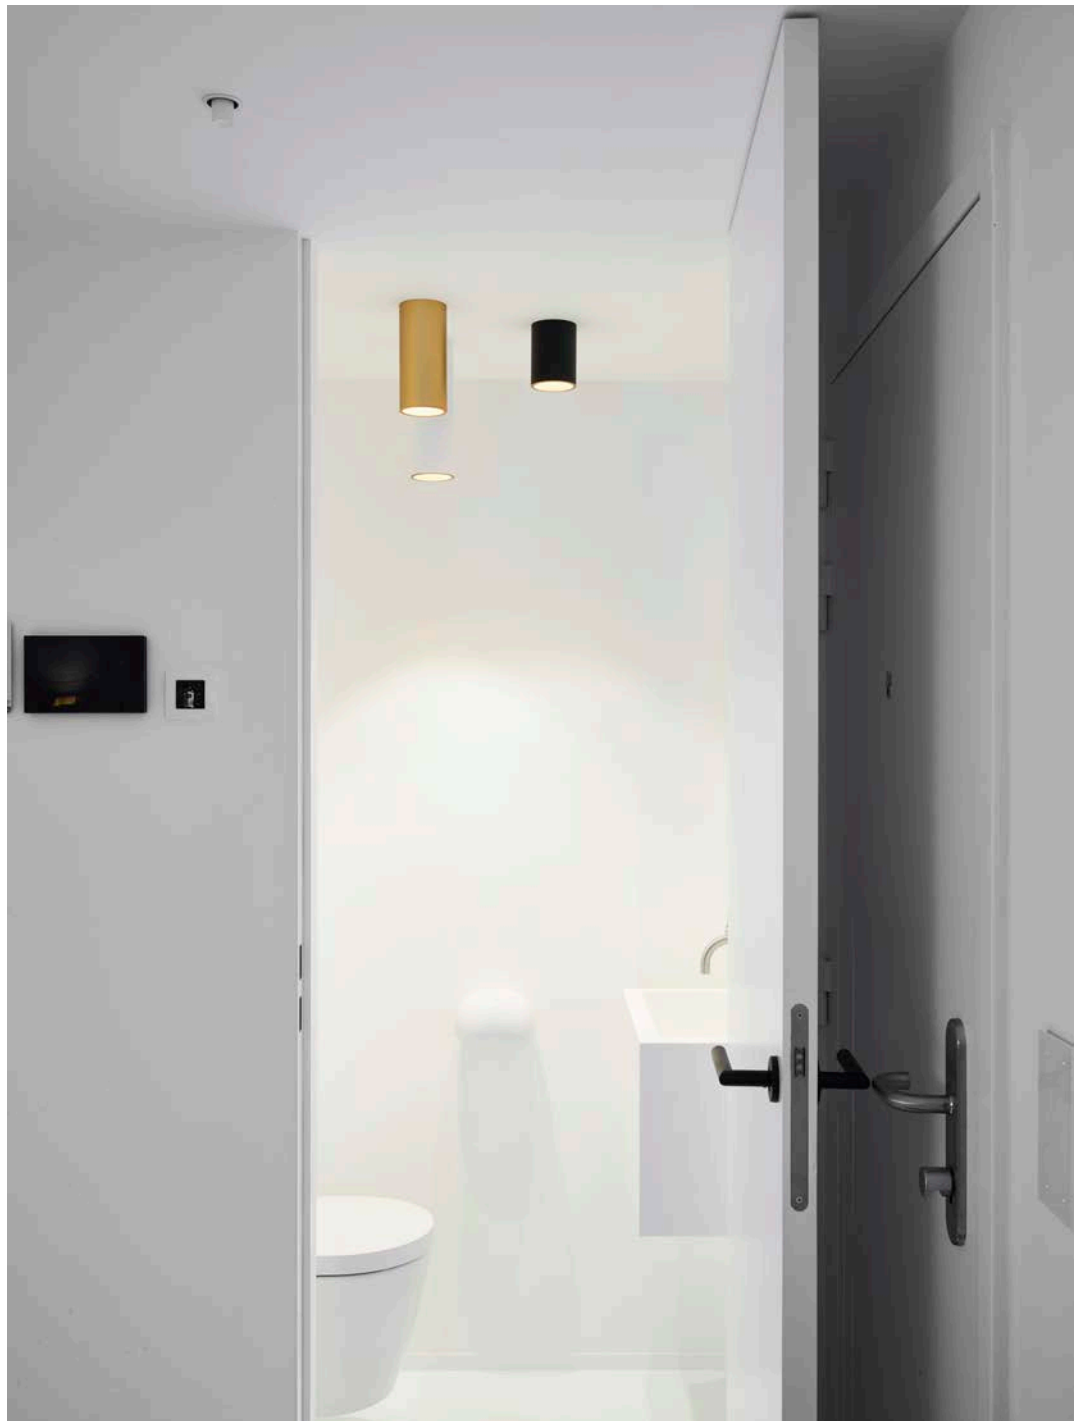

built-up

standard with YOKO-cassette - other cassettes on request
Standard mit YOKO-Kassette - andere Kassetten auf Anfrage

2074SQ../. - EQUAL

~230V  IP20    0.5 m  05.20.02 

built-up ceiling light - round - fixed - down
 Aufbau Deckenleuchte - rund - fest - down

*built-up
 standard with YOKO-cassette - other cassettes on
 request
 Standard mit YOKO-Kassette - andere Kassetten auf
 Anfrage*

2081/.. - EQUAL

~230V  IP20     

built-up ceiling light - round - fixed - down
Aufbau Deckenleuchte - rund - fest - down

2082/.. - EQUAL

~230V  IP20     

built-up ceiling light - round - fixed - down
Aufbau Deckenleuchte - rund - fest - down

Lamp type

 2x LED AC 700lm CRI92 max. 9,5W  230V

Dimensions

 L170xB80xH150  36° reflector
Tube - Ø80xH140