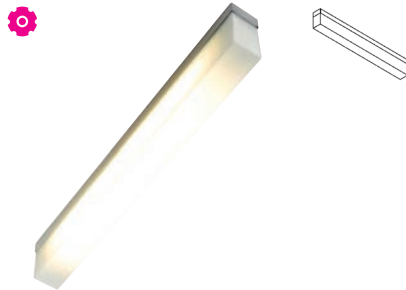

641.SL600.LED/.. - MONET STRIP LED

~230V

IP44

built-up ceiling or wall light - stainless steel housing + polycarbonate cover
Decken- oder Wandleuchte für Aufbau - Gehäuse in Edelstahl + Deckel in Polykarbonat

Lamp type

1x led 1500lm max. 16W A+ 230V

Dimensions

L605xB55xH95

Materials

INOX 5 | 1M | 2M

Ref

- 641.SL600.LED.1M.NW white tex
- 641.SL600.LED.1M.WW white tex
- 641.SL600.LED.2M.NW black tex
- 641.SL600.LED.2M.WW black tex
- 641.SL600.LED.5.NW inox 316
- 641.SL600.LED.5.WW inox 316

built-up
Dimmable phase-cut
Phasenabschnitt