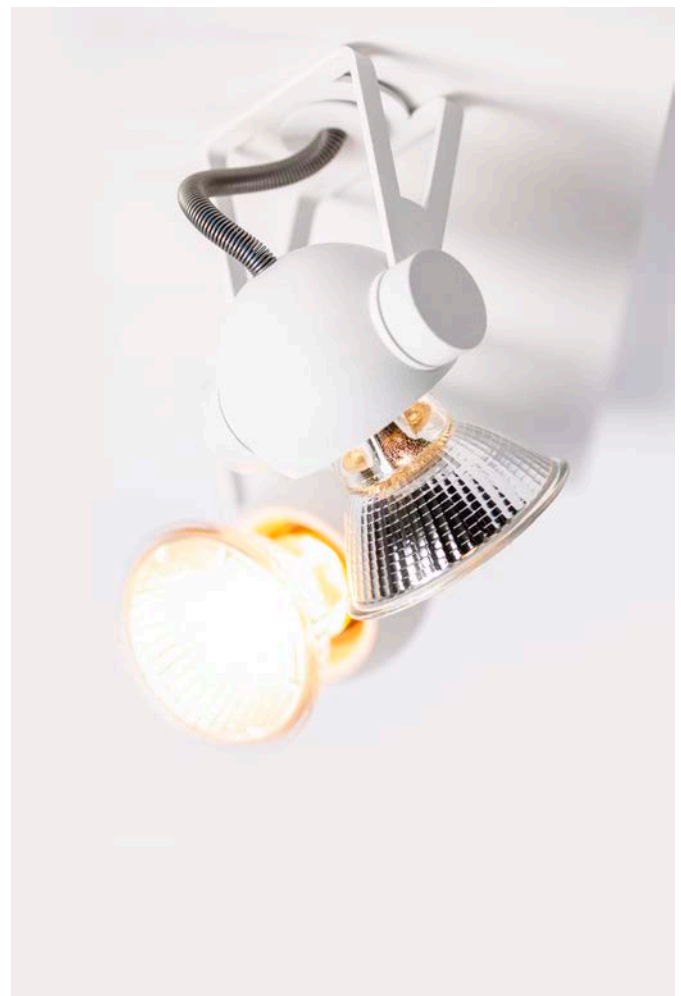

Ref

3245.1M	white tex
3245.2M	black tex
3245.14	alu satin

built-up