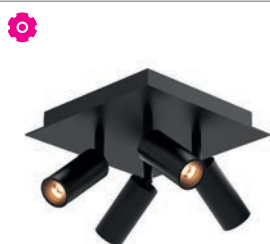

4525/.. - JACOBINE

~230V

built-up ceiling light - directional - with Texo base - with LED driver
Aufbau Deckenleuchte - schwenkbar - mit Texo Basis - mit Driver LED

Lamp type
4x led 467lm CRI80 max. 3,8W - 350mA

Dimensions
L210xB210xH150 48° reflector
L180xB180

Ref	
4525.1M	NW | WW
4525.2M	NW | WW
4525.14	NW | WW

built-up
dimmable phase-cut
dimmbar Phasenabschnitt