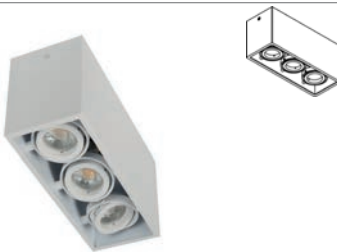

1887DS.ES50/.. - SPINNER X DS

~230V IP20 2,3000 1 m 05.20.02 CE

built-up ceiling light - directional - down
Aufbau Deckenleuchte - schwenkbar - down

Lamp type

3x QPAR 51 GU10 max. 20W - 230V

Dimensions

L266xB100xH130

Materials

aluminium 2 | 1M | 2M | 11M

Ref

1887DS.ES50.1M	white tex
1887DS.ES50.2	black
1887DS.ES50.2M.2.14	black tex
1887DS.ES50.2M.2M	black tex
1887DS.ES50.11M.2.14	grey tex

built-up