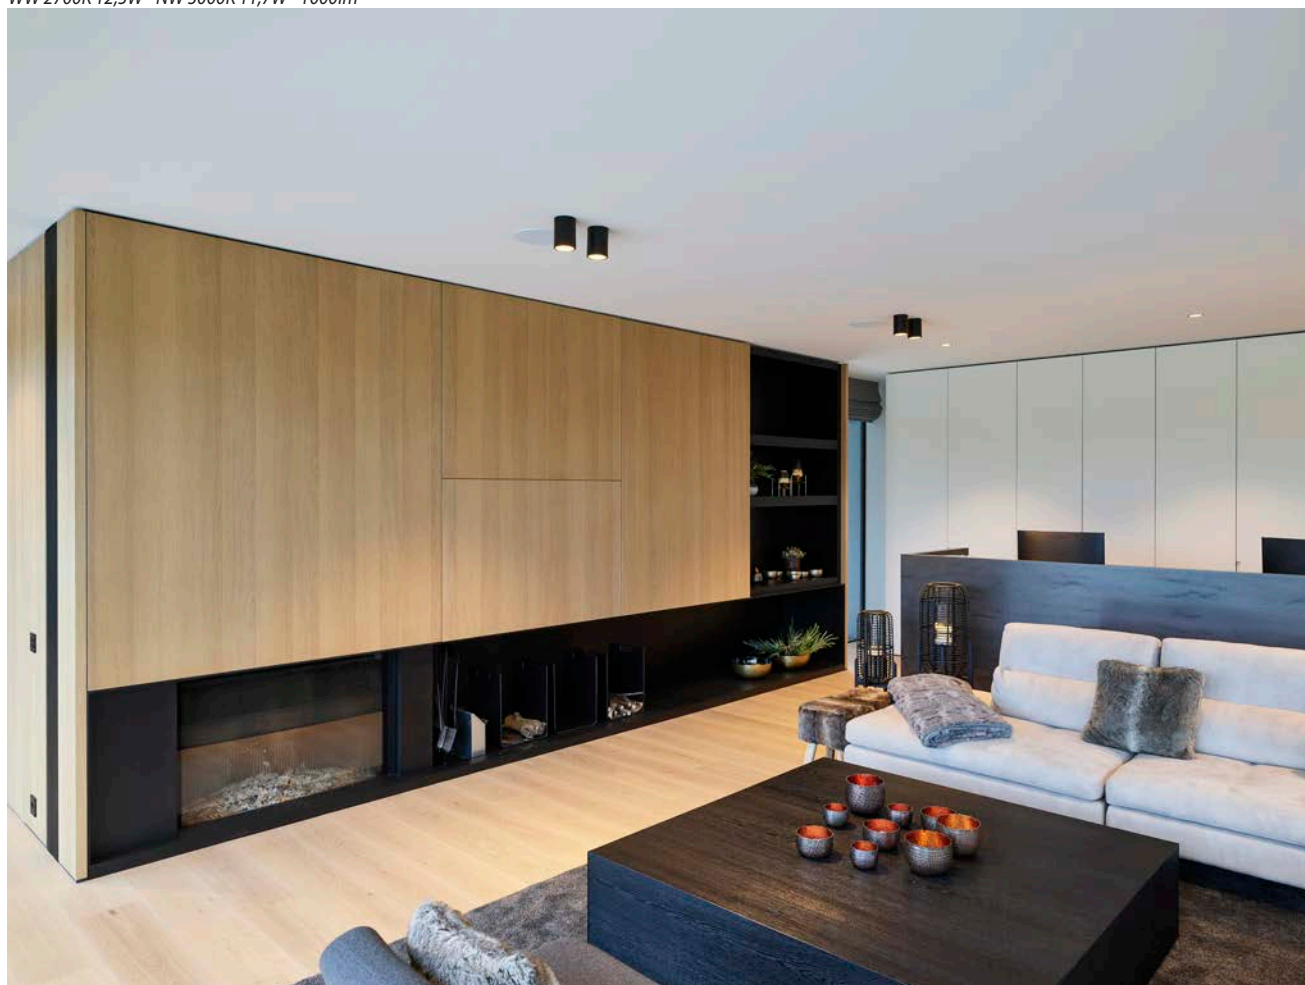

Ref

1510.ZXO.1M	NW | WW
1510.ZXO.2M	NW | WW
1510.ZXO.14	NW | WW
1510.ZXO.29	NW | WW
1510.ZXO.45	NW | WW
1510.ZXO.52	NW | WW

built-up

WW 2700K 12,5W - NW 3000K 11,7W - 1000lm