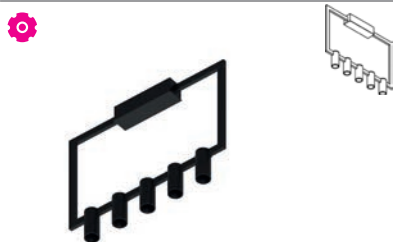

1746.CEN.5/.. - THINDR

~230V IP20

built-up ceiling light - fixed - central feeding - with LED driver
Aufbau Deckenleuchte - fest - Zentrale Energiequelle - mit Driver LED

Lamp type
5x led 467lm CRI80 max. 3,8W - 350mA

Dimensions
L500xB45xH380
Frame - L500xB300

Ref	
1746.CEN.5.1M	NW | WW
1746.CEN.5.2M	NW | WW
1746.CEN.5.47	NW | WW
1746.CEN.5.49	NW | WW
1746.CEN.5.1M.16	NW | WW
1746.CEN.5.49.16	NW | WW
1746.CEN.5.2M.16	NW | WW
1746.CEN.5.47.16	NW | WW

built-up