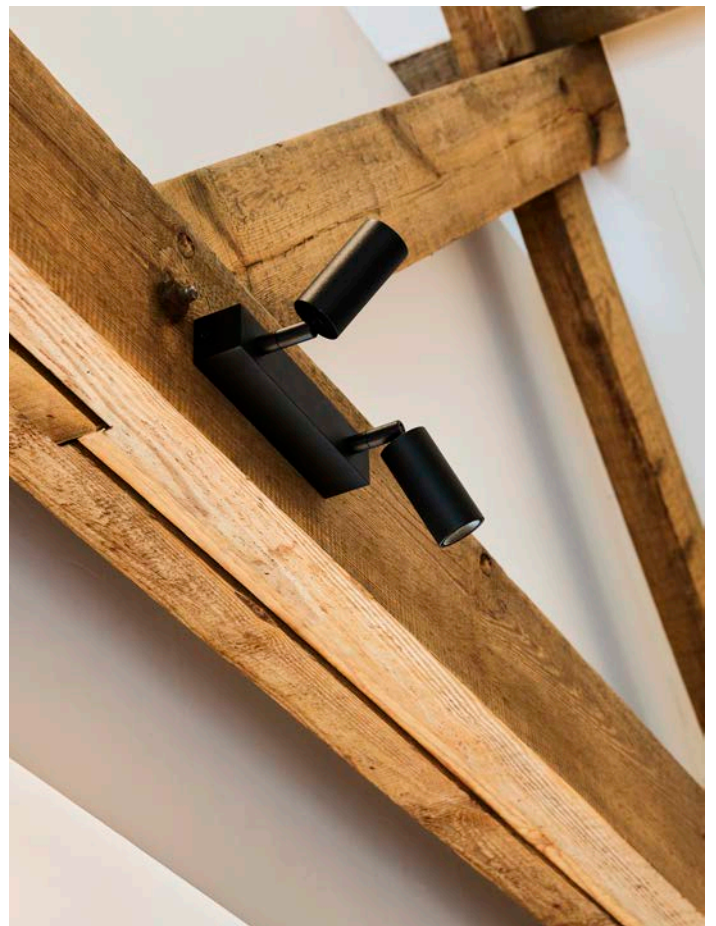

Built-up spot with rod colour 14 => joint colour 11

Aufbaustrahler mit Stange Farbe 14 => Kugelgelenk Farbe 11

8332/.. - STELLA

~230V

built-up ceiling light - directional - with Capa spotlight
Aufbau Deckenleuchte - schwenkbar - mit Capa Strahler

Lamp type

4x QPAR 51 GU10 max. 20W A+ - E 230V

or 4x QPAR70 GU10 max. 7W A+ 230V

Dimensions

L303xB48xH142

L303xB48xH47

Bar - L55

Materials

aluminium 14 | 1M | 2M | 45

brass 4 | 16

Ref

8332.1M	white tex
8332.2M	black tex
8332.4.2M	shiny gold
8332.14	alu satin
8332.16.2M	satin gold
8332.45	sun gold

built-up

8333/.. - STELLA

~230V

built-up ceiling light - directional - With Capa X
Aufbau Deckenleuchte - schwenkbar - mit Capa X

Lamp type

4x QPAR 51 GU10 max. 20W A+ - E 230V

Dimensions

L303xB48xH227

L303xB48xH47

Bar - L55

Materials

aluminium 14 | 1M | 2M | 45

brass 4 | 16

Ref

8333.1M	white tex
8333.2M	black tex
8333.4.2M	shiny gold
8333.14	alu satin
8333.16.2M	satin gold
8333.45	sun gold

built-up