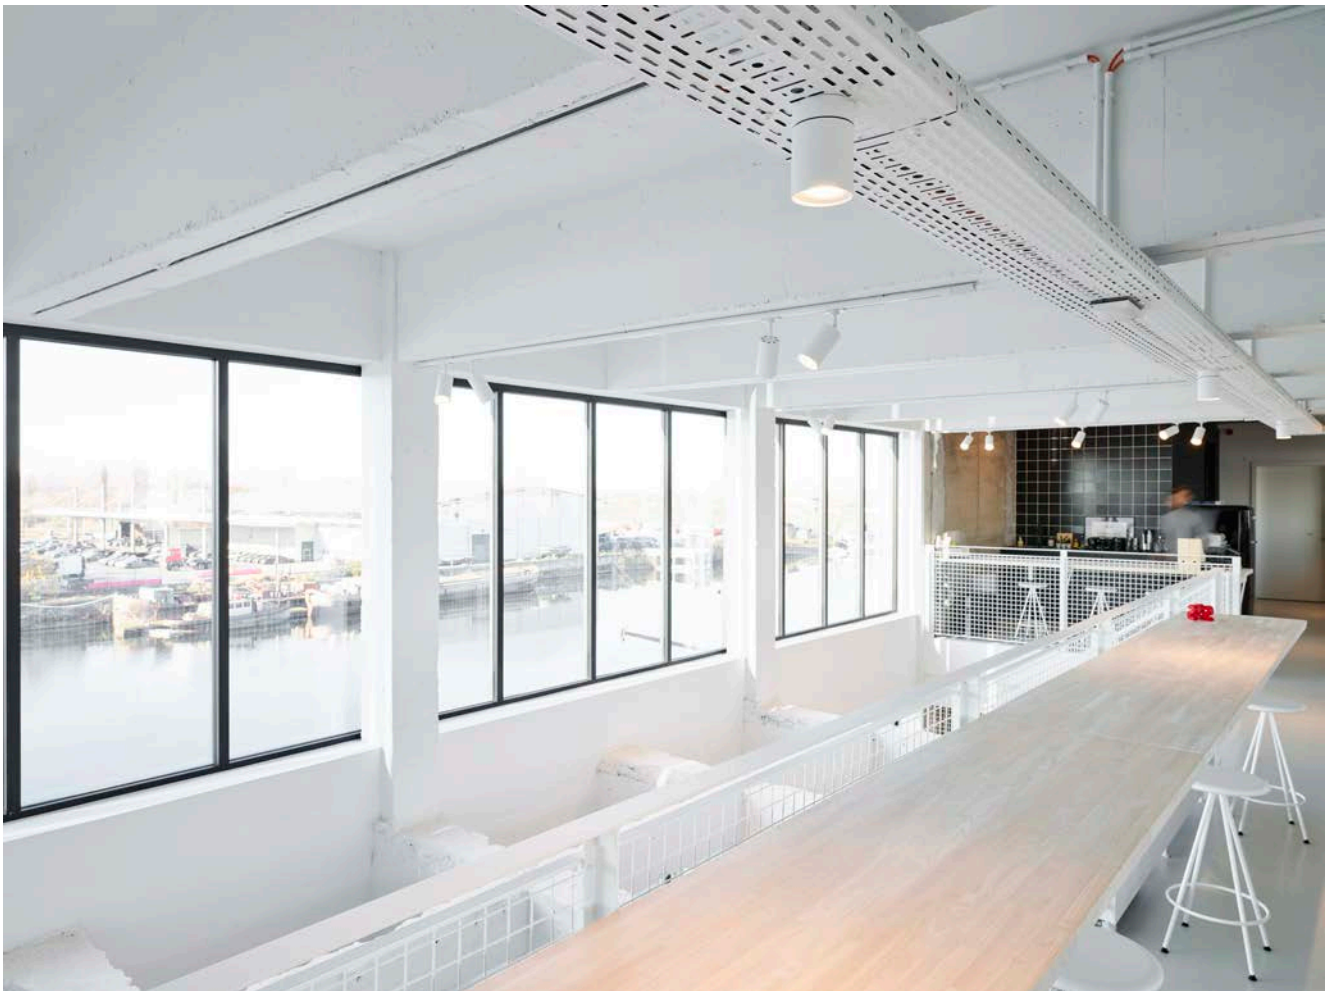

5074/.. - POLINA

~230V

built-up ceiling light - round - fixed - glass H250
Aufbau Deckenleuchte - rund - fest - Glas H250

Lamp type

1x A60 E27 max. 60W A E 230V
or 1x ST64 E27 max. 60W A E 230V

Dimensions

Ø132xH285
Ø100xH27

Materials

INOX 32X | 46X | 64X | 31MX | 33MX

Ref

5074.31MX	white texture
5074.32X	black texture
5074.33MX	brown texture
5074.46X	grey-brown
5074.64X	black grey

built-up

5075/.. - POLINA

~230V

built-up ceiling light - round - fixed - glass H320
Aufbau Deckenleuchte - rund - fest - Glas H320

Lamp type

1x A60 E27 max. 60W A E 230V
or 1x ST64 E27 max. 60W A E 230V

Dimensions

Ø132xH355
Ø100xH27

Materials

INOX 32X | 46X | 53X | 64X | 31MX | 33MX

Ref

5075.31MX	white texture
5075.32X	black texture
5075.33MX	brown texture
5075.46X	grey-brown
5075.53X	bronze-brown
5075.64X	black grey

built-up