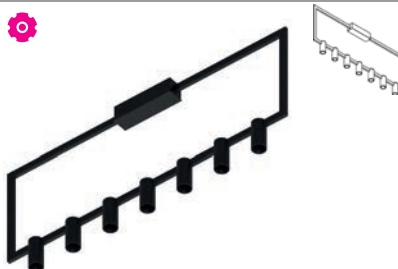

1747.CEN.7/.. - THINDR

~230V IP20

built-up ceiling light - fixed - central feeding - with LED driver
Aufbau Deckenleuchte - fest - Zentrale Energiequelle - mit Driver LED

Lamp type
7x led 467lm CRI80 max. 3,8W - 350mA

Dimensions
L900xB45xH380
Frame - L900xB300

Ref	
1747.CEN.7.1M	NW | WW
1747.CEN.7.2M	NW | WW
1747.CEN.7.47	NW | WW
1747.CEN.7.49	NW | WW
1747.CEN.7.1M.16	NW | WW
1747.CEN.7.49.16	NW | WW
1747.CEN.7.2M.16	NW | WW
1747.CEN.7.47.16	NW | WW

built-up