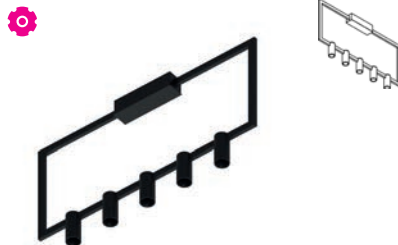

1745.CEN.5/.. - THINDR

~230V IP20

built-up ceiling light - fixed - central feeding - with LED driver
Aufbau Deckenleuchte - fest - Zentrale Energiequelle - mit Driver LED

Lamp type
5x led 467lm CRI80 max. 3,8W - 350mA

Dimensions
L700xB45xH380
Frame - L700xB300

Ref	
1745.CEN.5.1M	NW | WW
1745.CEN.5.2M	NW | WW
1745.CEN.5.47	NW | WW
1745.CEN.5.49	NW | WW
1745.CEN.5.1M.16	NW | WW
1745.CEN.5.49.16	NW | WW
1745.CEN.5.2M.16	NW | WW
1745.CEN.5.47.16	NW | WW

built-up