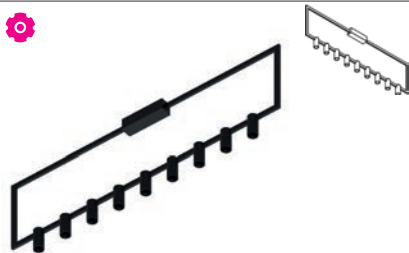

1749.CEN.9/.. - THINDR

~230V IP20 0,5 m

built-up ceiling light - fixed - central feeding - with LED driver
Aufbau Deckenleuchte - fest - Zentrale Energiequelle - mit Driver LED

Lamp type
9x led 467lm CRI80 max. 3,8W - 350mA

Dimensions
L1200xB45xH380
Frame - L1200xB300

Ref	
1749.CEN.9.1M	NW | WW
1749.CEN.9.2M	NW | WW
1749.CEN.9.47	NW | WW
1749.CEN.9.49	NW | WW
1749.CEN.9.1M.16	NW | WW
1749.CEN.9.49.16	NW | WW
1749.CEN.9.2M.16	NW | WW
1749.CEN.9.47.16	NW | WW

built-up