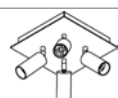

Dimensions
 L385xB130xH150  48° reflector
 L355xB100

Ref	
4524.1M	NW WW
4524.2M	NW WW
4524.14	NW WW

built-up
 dimmable phase-cut
 dimmbar Phasenabschnitt

4525/.. - JACOBINE

~230V       

built-up ceiling light - directional - with Texo base - with LED driver
 Aufbau Deckenleuchte - schwenkbar - mit Texo Basis - mit Driver LED