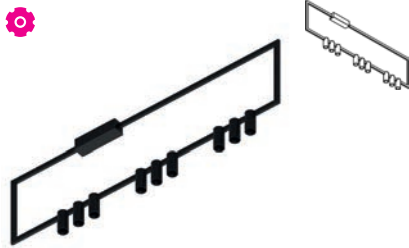

1749.AS.9/.. - THINDR

~230V IP20 0,5 m

built-up ceiling light - fixed - feeding asymmetric - with LED driver
Aufbau Deckenleuchte - fest - Energiequelle asymmetrisch - mit Driver LED

Lamp type
9x led 467lm CRI80 max. 3,8W - 350mA

Dimensions
L1200xB45xH380
Frame - L1200xB300

Ref	
1749S.9.1M	NW | WW
1749S.9.2M	NW | WW
1749S.9.47	NW | WW
1749S.9.49	NW | WW
1749S.9.1M.16	NW | WW
1749S.9.49.16	NW | WW
1749S.9.2M.16	NW | WW
1749S.9.47.16	NW | WW

built-up