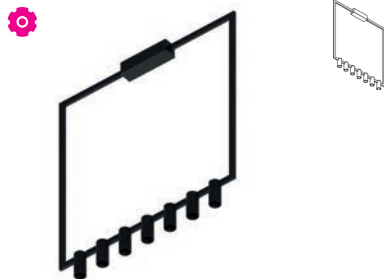

1737.CEN.7/.. - THINDR

~230V IP20 0,5 m

built-up ceiling light - fixed - central feeding - with LED driver
Aufbau Deckenleuchte - fest - Zentrale Energiequelle - mit Driver LED

Lamp type

7x led 467lm CRI80 max. 3,8W - 350mA

Dimensions

L700xB45xH700
Frame - L700xB700

Ref

1737.CEN.7.1M	NW | WW
1737.CEN.7.2M	NW | WW
1737.CEN.7.47	NW | WW
1737.CEN.7.49	NW | WW
1737.CEN.7.1M.16	NW | WW
1737.CEN.7.49.16	NW | WW
1737.CEN.7.2M.16	NW | WW
1737.CEN.7.47.16	NW | WW

built-up