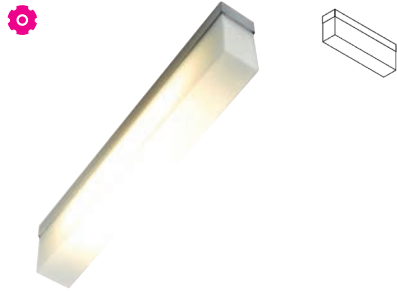

641.SL335.LED/.. - MONET STRIP LED

~230V

IP44