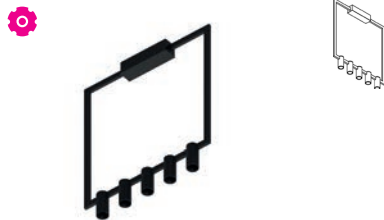

1735.CEN.5/.. - THINDR

~230V IP20 0,5 m

built-up ceiling light - fixed - central feeding - with LED driver
Aufbau Deckenleuchte - fest - Zentrale Energiequelle - mit Driver LED

Lamp type

5x led 467lm CRI80 max. 3,8W - 350mA

Dimensions

L500xB45xH500
Frame - L500xB500

Ref

1735.CEN.5.1M	NW | WW
1735.CEN.5.2M	NW | WW
1735.CEN.5.47	NW | WW
1735.CEN.5.49	NW | WW
1735.CEN.5.1M.16	NW | WW
1735.CEN.5.49.16	NW | WW
1735.CEN.5.2M.16	NW | WW
1735.CEN.5.47.16	NW | WW

built-up