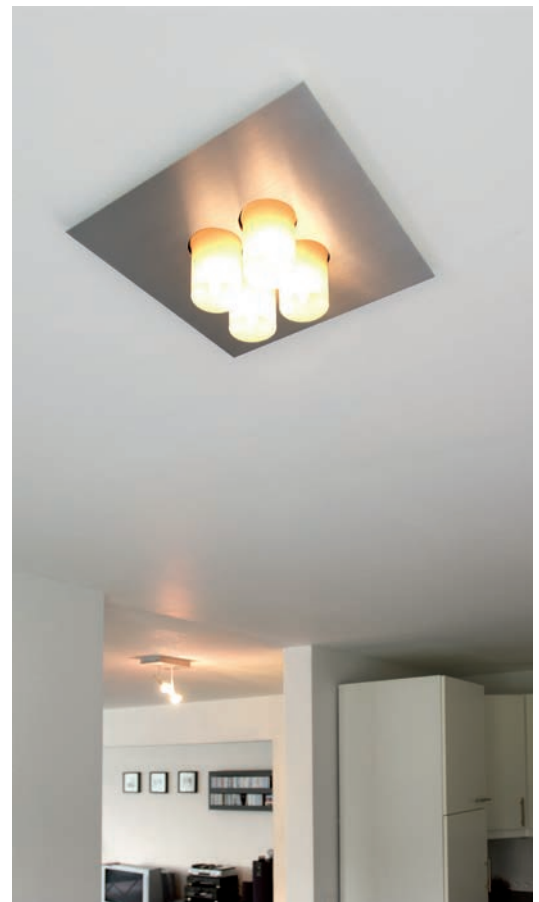

Ref

1287.ES50.1M	white tex
1287.ES50.2M	black tex
1287.ES50.14	alu satin

built-up