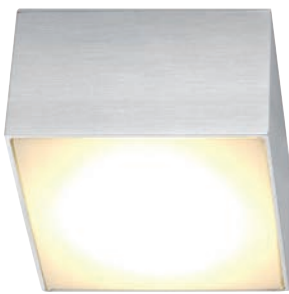

3079/.. - TOLEDO

~230V IP20 0,5200 0,5 m 05.20.02

built-up ceiling or wall light - square - fixed
Decken- oder Wandleuchte für Aufbau - viereckig - fest

Lamp type
1x TCR-TSE GX53 max. 5W **230V**

Dimensions
L100xB100xH70

Materials
aluminium **1 | 14**

Ref
3079.1
3079.14
white
alu satin

built-up