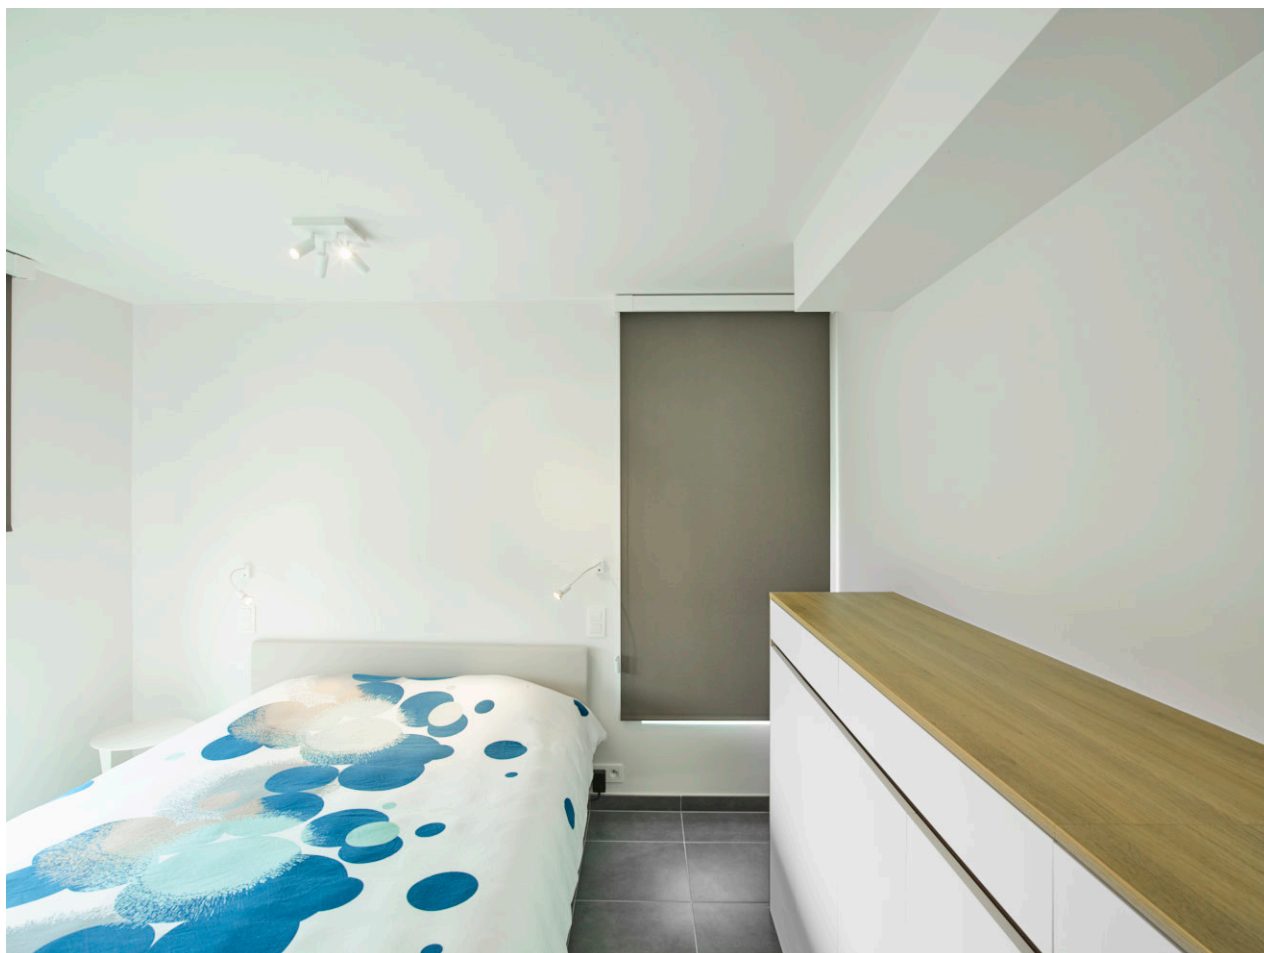

Ref

4521.1M	NW WW
4521.2M	NW WW
4521.14	NW WW

Lamp type

1x led 467lm CRI80 max. 3,8W A - A+ 350mA

Dimensions

L85xB85xH150 \wedge 48° reflector
 L60xB60

built-up

4522/.. - JACOBINE