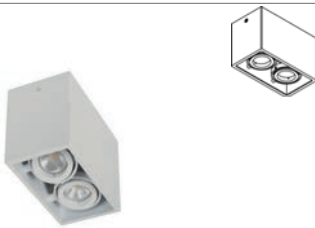

1886DS.ES50/.. - SPINNER X DS

~230V IP20 1,7000 1 m 05.20.02 CE

built-up ceiling light - directional - down
Aufbau Deckenleuchte - schwenkbar - down

Lamp type

2x QPAR 51 GU10 max. 20W - 230V

Dimensions

L182xB100xH130

Materials

aluminium 2 | 1M | 2M | 11M

Ref

1886DS.ES50.1M	white tex
1886DS.ES50.2	black
1886DS.ES50.2M.2.14	black tex
1886DS.ES50.2M.2M	black tex
1886DS.ES50.11M.2.14	grey tex

built-up