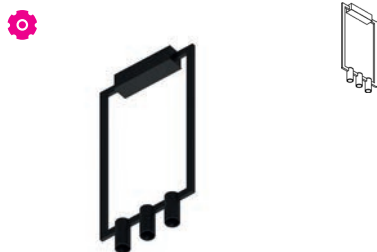

1744.CEN.3/.. - THINDR

~230V IP20

built-up ceiling light - fixed - central feeding - with LED driver
Aufbau Deckenleuchte - fest - Zentrale Energiequelle - mit Driver LED

Lamp type
3x led 467lm CRI80 max. 3,8W - 350mA

Dimensions
L500xB45xH380
Frame - L500xB300

Ref	
1744.CEN.3.1M	NW | WW
1744.CEN.3.2M	NW | WW
1744.CEN.3.47	NW | WW
1744.CEN.3.49	NW | WW
1744.CEN.3.1M.16	NW | WW
1744.CEN.3.49.16	NW | WW
1744.CEN.3.2M.16	NW | WW
1744.CEN.3.47.16	NW | WW

built-up