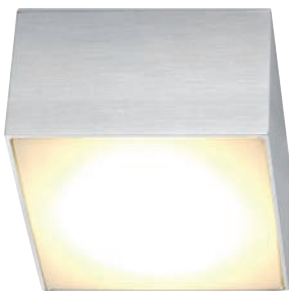

W3079/.. - TOLEDO

~230V IP44 0,5450 0,5 m 05.20.02

built-up ceiling or wall light - square - fixed
Decken- oder Wandleuchte für Aufbau - viereckig - fest

Lamp type
1x TCR-TSE GX53 max. 5W **230V**

Dimensions
L100xB100xH70

Options
2320.230V - A: LED CASSETTE 230V 3,6W IP65

Materials
ALU ANODISE **32A | 37A | 46A**

Ref
W3079.32A
W3079.37A
W3079.46A
black texture ano
grey text ano
grey-brown ano

built-up