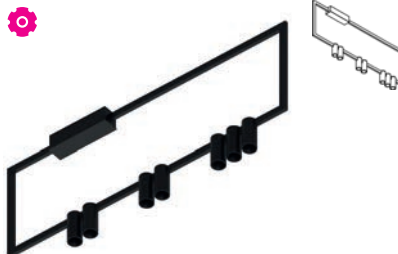

1747.AS.7/.. - THINDR

~230V IP20

built-up ceiling light - fixed - feeding asymmetric - with LED driver
Aufbau Deckenleuchte - fest - Energiequelle asymmetrisch - mit Driver LED

Lamp type
7x led 467lm CRI80 max. 3,8W - 350mA

Dimensions
L900xB45xH380
Frame - L900xB300

Ref	
1747S.7.1M	NW | WW
1747S.7.2M	NW | WW
1747S.7.47	NW | WW
1747S.7.49	NW | WW
1747S.7.1M.16	NW | WW
1747S.7.49.16	NW | WW
1747S.7.2M.16	NW | WW
1747S.7.47.16	NW | WW

built-up