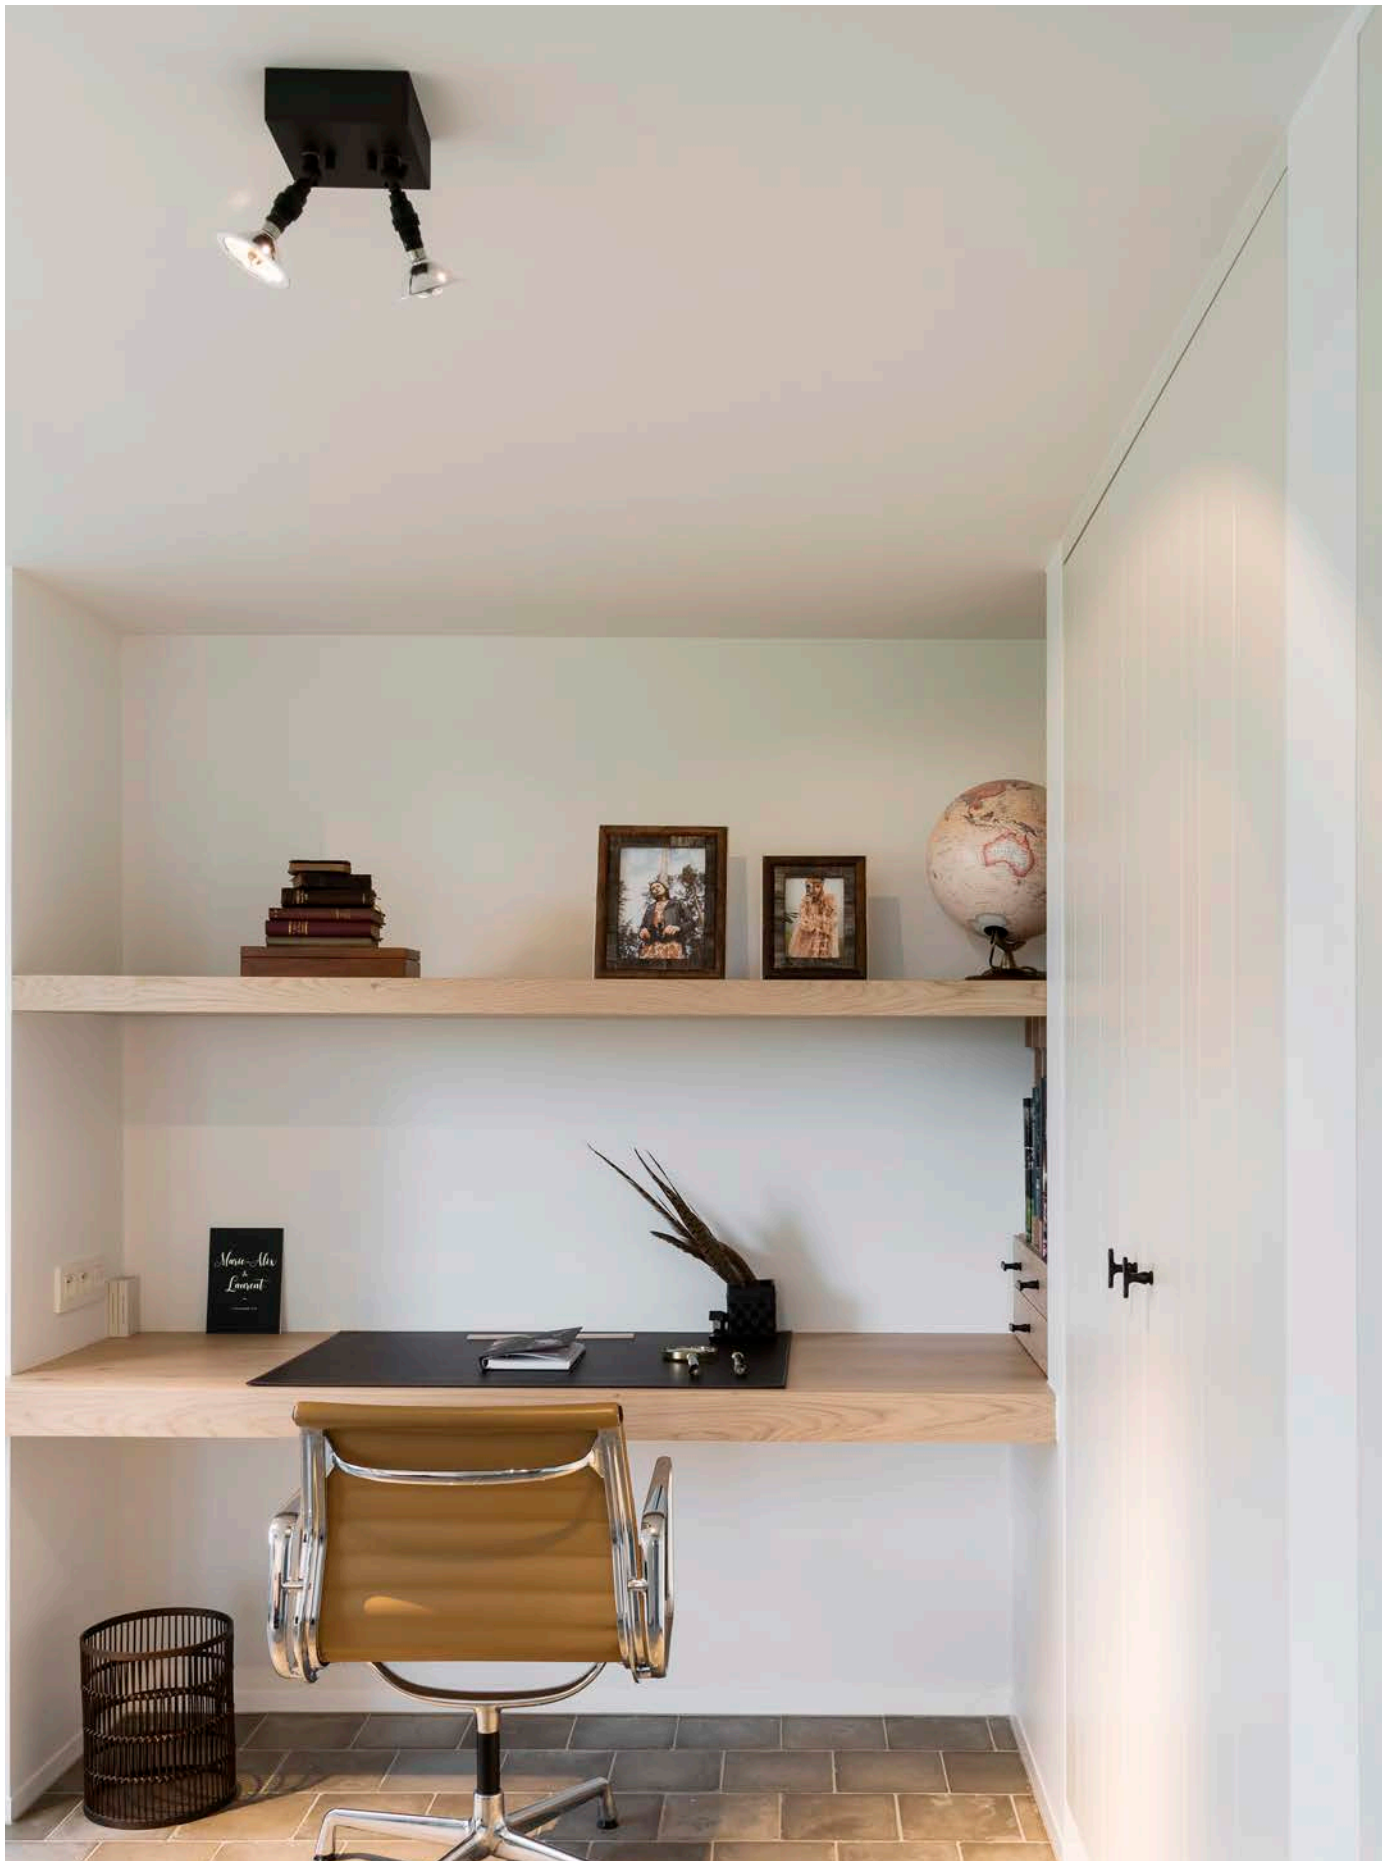

Dimensions

L300xB130xH110
 Base - L270xB100xH32

Materials

aluminium 1M | 2M
 brass 23

Ref

5046.1M	white tex
5046.2M	black tex
5046.23	dark bronze

built-up

INDOOR | Ceiling UP | Luminaires | PULA