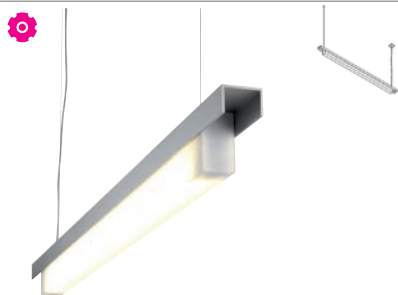

2520CLED/.. - CLIP LED

~230V IP20 1,5 m

lighting system - PC 1500mm
Lichtsystem - PC 1500mm

Lamptype
5x led 1500lm max. 16W 230V

Dimensions
L1700xB60xH95

Materials
aluminium 1M | 40

Ref cat (LONG)
2520CLED.1M.NW white tex
2520CLED.40.NW anodised alu

*built-up
dimmable phase-cut
dimmbar Phasenabschnitt*