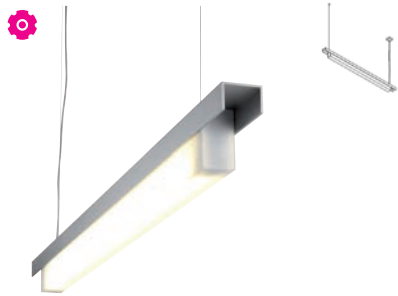

2516BLED/.. - CLIP LED

~230V IP20 1,5 m

lighting system - PC 1200mm
Lichtsystem - PC 1200mm

Lamptype
4x led 750lm max. 9W 230V

Dimensions
L1400xB60xH95

Materials
aluminium 1M | 40

Ref
2516BLED.1M.NW white tex
2516BLED.40.NW anodised alu

*built-up
dimmable phase-cut
dimmbar Phasenabschnitt*