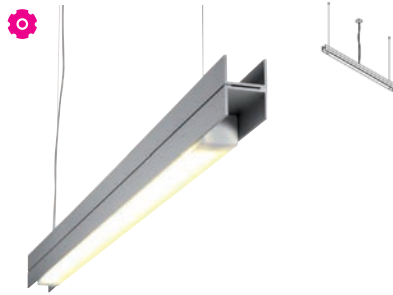

Ref cat (LONG)

2528CLED.1M.NW white tex  
2528CLED.40.NW anodised alu

*built-up*  
*dimmmable phase-cut*  
*dimmmbar Phasenabschnitt*

2538.ALED/.. - CLIP DOUBLE

~230V  IP20    1,5 m   

lighting system - down/up - PC 1200mm  
Lichtsystem - down/up - PC 1200mm