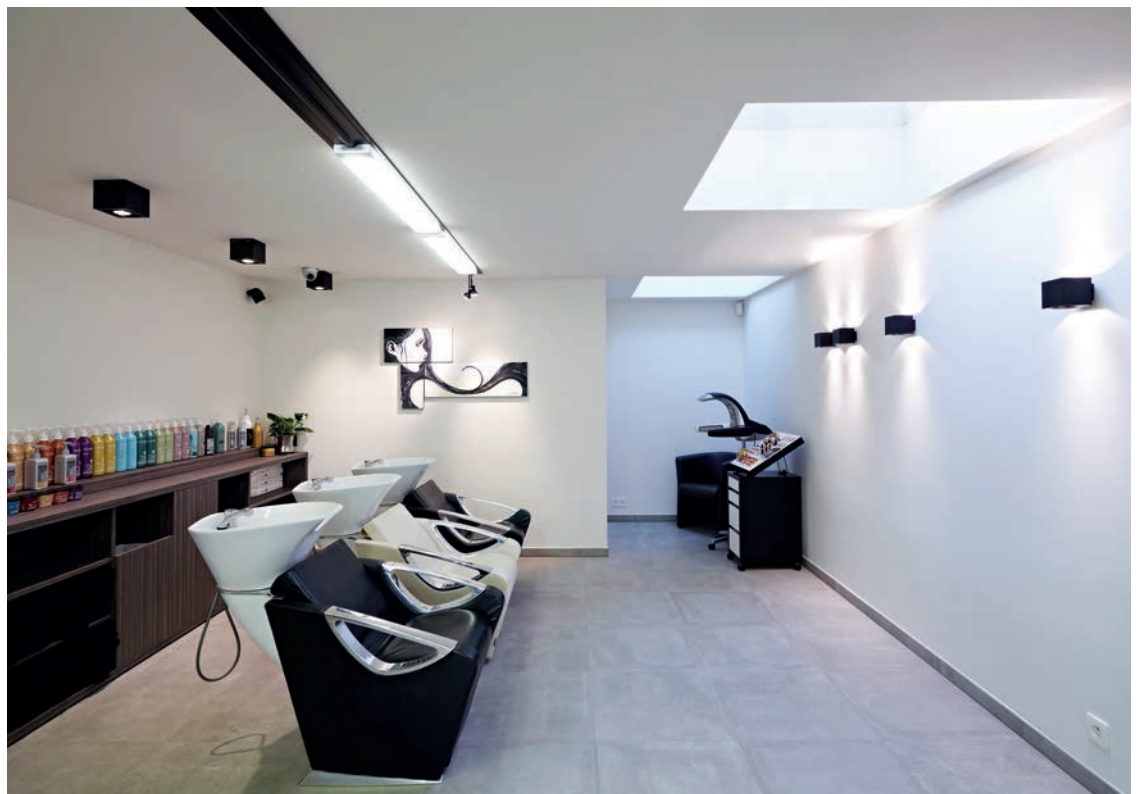

*built-up*  
*dimnable phase-cut*  
*dimmbar Phasenabschnitt*

**2548BLED/.. - CLIP LED**

~230V  IP20    1,5 m   

lighting system - PC 2 x 1200mm  
Lichtsystem - PC 2 x 1200mm

**Lamptype**  
8x led 750lm max. 9W  230V