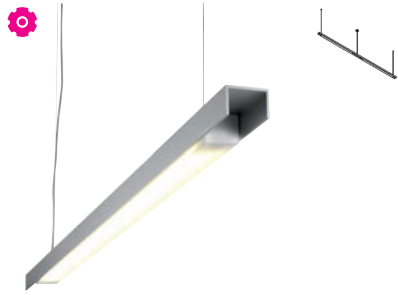

2548BLED/.. - CLIP LED

~230V IP20 1,5 m

lighting system - PC 2 x 1200mm
Lichtsystem - PC 2 x 1200mm

Lamptype
8x led 750lm max. 9W 230V

Dimensions
L3000xB60xH50

Materials
aluminium 1M | 40

Ref cat (LONG)
2548BLED.1M.NW white tex
2548BLED.40.NW anodised alu

*built-up
dimmable phase-cut
dimmbar Phasenabschnitt*