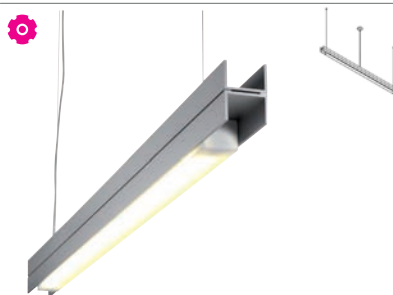

**built-up**  
dimmable phase-cut - UP/DOWN  
dimmbar Phasenabschnitt

2546.CLED/.. - CLIP DOUBLE

~230V  IP20    1,5 m   

lighting system - down/up - PC 1500mm  
Lichtsystem - down/up - PC 1500mm

**Lamp type**  
10x led 750lm max. 9W  230V