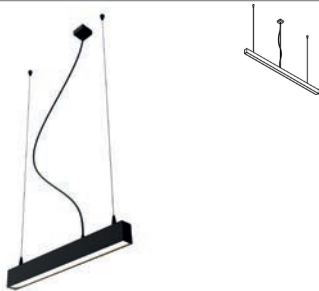

2985/.. - TIMES T5-60x85

~230V

lighting system - with suspension - with electronic gear
Lichtsystem - mit Aufhängung - mit elektronischem Vorschaltgerät

Reference	Colours	Length	LED	Type of lamp
2985.600	1M | 2M	600		1x T16FQ T5 G5 max. 24W / 230V
2985.900	1M | 2M	900		1x T16FH T5 G5 max. 21W / 230V
2985.1200	1M | 2M	1200		1x T16FH T5 G5 max. 54W / 230V
2985.1500	1M | 2M	1500		1x T16FQ T5 G5 max. 49W / 230V

built-up