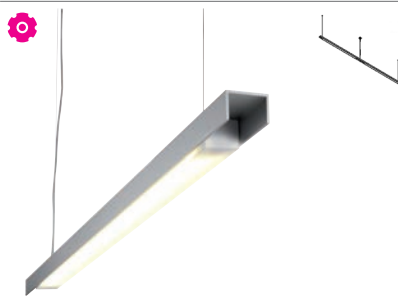

2558CLED/.. - CLIP LED

~230V IP20 1,5 m

lighting system - PC 2 x 1500mm
Lichtsystem - PC 2 x 1500mm

Lamptype
10x led 750lm max. 9W 230V

Dimensions
L3600xB60xH50

Materials
aluminium 1M | 40

Ref cat (LONG)
2558CLED.1M.NW white tex
2558CLED.40.NW anodised alu

*built-up
dimmable phase-cut
dimmbar Phasenabschnitt*