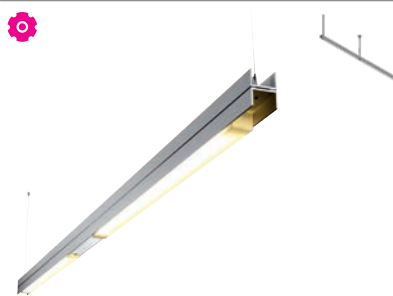

2554.BLED/.. - CLIP DOUBLE

~230V IP20 1,5 m

lighting system - down/up - PC 2 x 1200mm
Lichtsystem - down/up - PC 2 x 1200mm

Lamp type
16x led 750lm max. 9W 230V

Dimensions
L2660xB60xH92

Materials
aluminium 1M | 2M | 40

Ref cat (LONG)
2554.BLED.1M.NW white tex
2554.BLED.2M.NW black tex
2554.BLED.40.NW anodised alu

built-up
dimmable phase-cut - UP/DOWN
dimmbar Phasenabschnitt