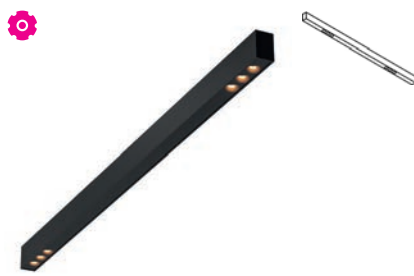

2919.1400/.. - STELLA LINE

~230V   IP20     

fixed - down - profile with 2x3 ZIA LED - with LED driver  
fest - down - Profil mit 2x3 ZIA LED - mit Driver LED

**Lamp type**  
 6x led 467lm CRI80 max. 3,8W  -  350mA