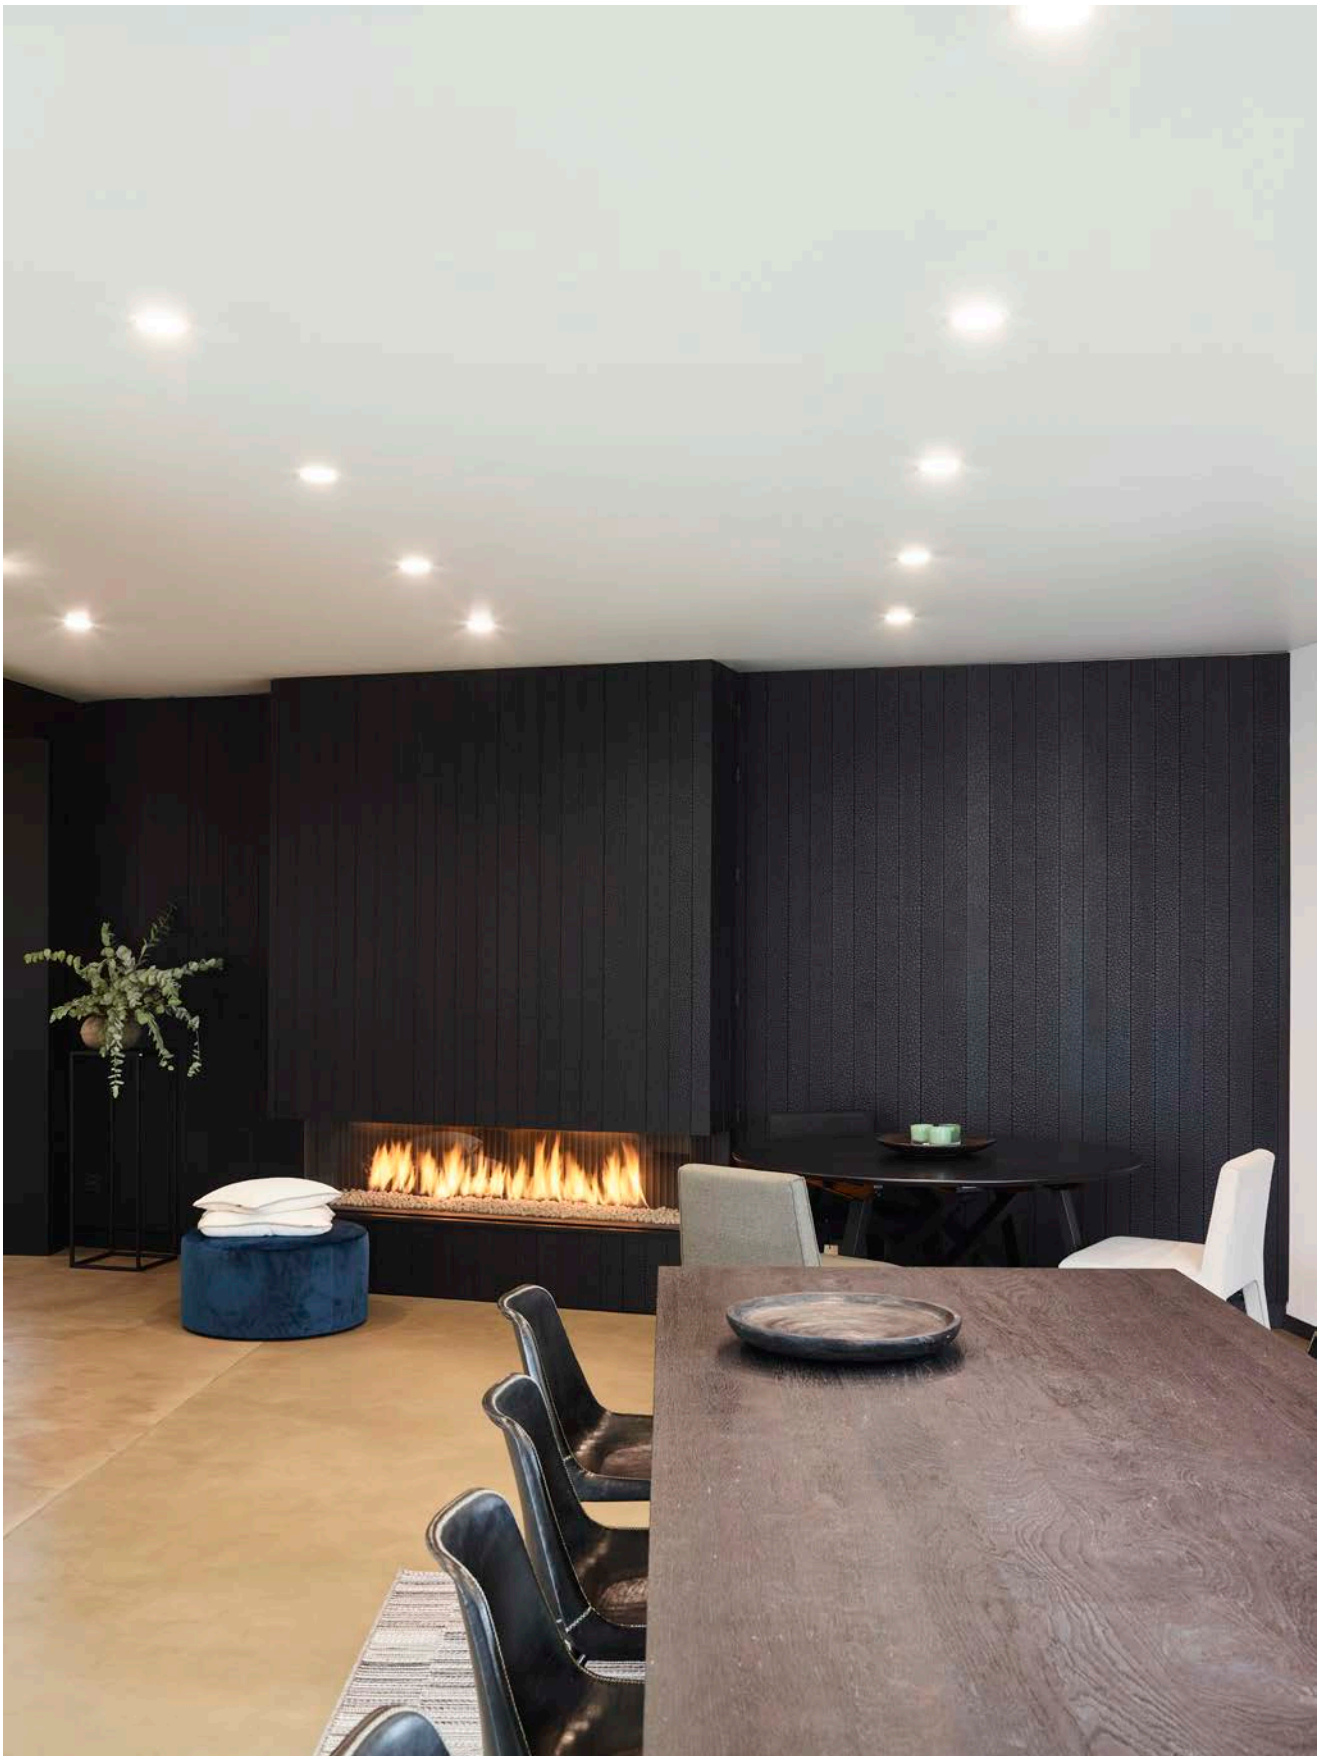

Equal

Equal Click System

psmlighting
100% Made in Belgium

EqualClick System[®]

patent pending

Ø80-82

E-RING-CONCRETE

E-RING-GYPROC