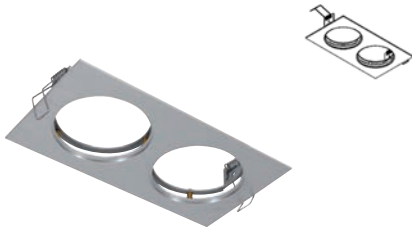

built-in

SINGLEBASE.S1/.. - CONVERTIBLE SYSTEM

S1 IP20    0,1900 

built-in base for cassette - square
Einbaubasis für Kassette - viereckig

Dimensions

← L100xB100xH30

 Ø80  33

Materials

built-in

built-in base for 2 cassettes - square
Einbaubasis für 2 Kassetten - viereckig

Dimensions

← L180xB100xH30
 2xØ80  33  [85]

Options

S2 - SET FLAT SPRINGS
S7.80 - PLASTERKIT

Materials

aluminium	1 2 11 14 1M 21 2M
brass	4 13 16 23
INOX 316	5 5B 5BB