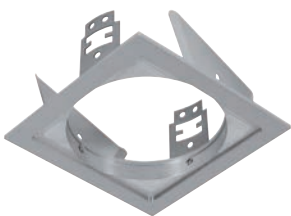

FRAME1B/.. - Ø85-87 SCS SYSTEM

S2 IP20 0,0600

built-in base for cassette - square
Einbaubasis für Kassette - viereckig

Dimensions

↔ L100xB100

🔪 Ø85-87

Options

S6.87 - PLASTERKIT

Materials

aluminium 1 | 2 | 11 | 14 | 1M | 21 | 2M

Ref cat (BAS)

FRAME1B.1	white
FRAME1B.1M	white tex
FRAME1B.2	black
FRAME1B.2M	black tex
FRAME1B.11	alu grey
FRAME1B.14	alu satin
FRAME1B.21	rust

built-in