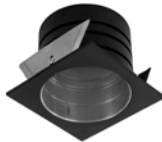

E-SINGLEBASE