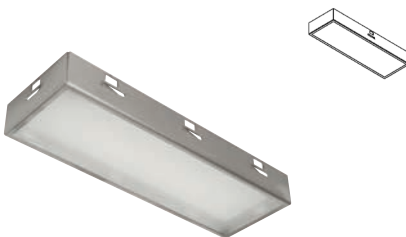

CASECHO.3.TCDE/.. - BETA SYSTEM

~230V

built-in cassette - square - fixed - with glass - with electronic gear
Einbaukassette - viereckig - fest - mit Glas - mit elektronischem Vorschaltgerät

Lamp type

1x TC-DEL G24Q-2 max. 18W **A+** 230V

Dimensions

L213xB71xH90

∟ 110

Materials

INOX 5

Ref cat (CAS)

CASECHO.3.TCDE.5 inox 316

built-in