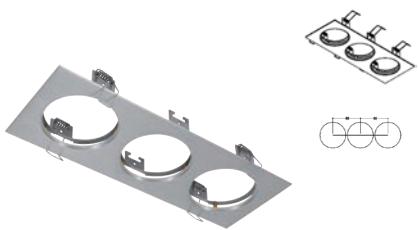

TWOBASE/.. - CONVERTIBLE SYSTEM

S1 IP20    0,1900 

built-in

built-in base for 2 cassettes - oval
Einbaubasis für 2 Kassetten - oval

Dimensions

← L180xB100xH30
 2xØ80  33  [85]

Coverplate -

Options

TRIPLEBASE/.. - CONVERTIBLE SYSTEM

S1 IP20    0,4900 

built-in base for 3 cassettes - square
Einbaubasis für 3 Kassetten - viereckig

Dimensions

 L270xB100xH30

 3xØ80  33  [85][85]

Options

S2 - SET FLAT SPRINGS