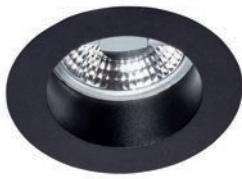

E-CLICKDWN.ESS50/.. - Ø80-82 EQUAL CLICK SYSTEM

~230V IP20 0,5 m 05.20.02

built-in cassette - round - fixed - down - without LED lamp
Einbaukassette - rund - fest - down - Ohne LED Lampe

Lamp type
1x QPAR 51 GU10 max. 20W - 230V

Dimensions
Ø72xH90
L 110

Options
E-TUBE.100 - Ø80-82 ECS - BUILT UP
E-TUBE.120 - Ø80-82 ECS - BUILT UP
E-TUBE.140 - Ø80-82 ECS - BUILT UP
E-TUBE.165 - Ø80-82 ECS - BUILT UP

Materials
aluminium 14 | 1M | 2M | 45

Ref cat (STD)
E-CLICKDWN.ESS50.1M white tex
E-CLICKDWN.ESS50.2M black tex
E-CLICKDWN.ESS50.14 alu satin
E-CLICKDWN.ESS50.45 sun gold

built-in