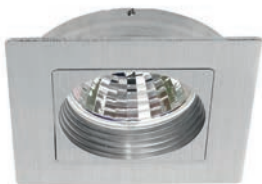

CASCONGA.ES50/.. - SCS SYSTEM

~230V IP20

built-in cassette - square - fixed
Einbaukassette - viereckig - fest

Lamp type

1x QPAR 51 GU10 max. 20W - 230V

Dimensions

H80-100

Materials

aluminium 1 | 2 | 11 | 14 | 1M | 2M

Ref cat (CAS)

CASCONGA.ES50.1 white
CASCONGA.ES50.1M white tex
CASCONGA.ES50.2 black
CASCONGA.ES50.2M black tex
CASCONGA.ES50.11 alu grey
CASCONGA.ES50.14.2 alu satin

built-in