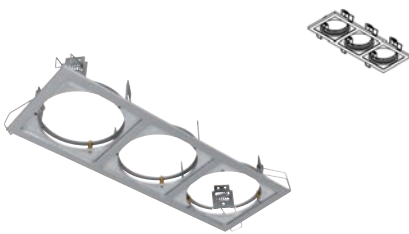

FRAME3A/.. - 3xØ90 SCS SYSTEM

S1 IP20 0,2700

built-in base for 3 cassettes - square
Einbaubasis für 3 Kassetten - viereckig

Dimensions

L280xB100
3xØ90 [90][90]

Options

S8.90 - PLASTERKIT

Materials

aluminium 1 | 2 | 11 | 14 | 1M | 2M

Ref cat (BAS)

FRAME3A.1	white
FRAME3A.1M	white tex
FRAME3A.2	black
FRAME3A.2M	black tex
FRAME3A.11	alu grey
FRAME3A.14	alu satin

built-in