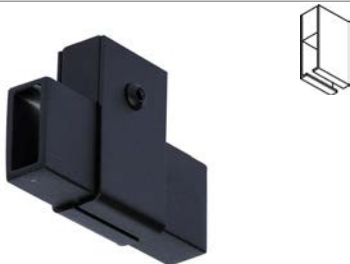

8260B/.. - STILETTO

IP20 0,1200

Support cube for 2 connection profiles
Unterstützungswürfel für zwei Verbindungsprofile

Dimensions

↔ L35xB20xH15

Materials

aluminium	14 | 1M | 2M | 45
brass	4 | 16

Ref

8260B.1M	white tex
8260B.2M	black tex
8260B.4	shiny gold
8260B.14	alu satin
8260B.16	satin gold
8260B.45	sun gold

built-up