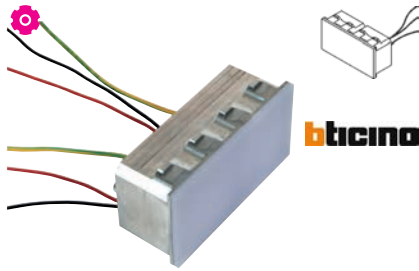

1636B.230V/.. - BRUNA voor frame bticino Magic

~230V IP20 0,1700 0,5 m 05.20.50

built-in wall light
Einbau Wandleuchte

Lamp type

◀ 2x Led 230V max. 1,4W **230V**

Dimensions

↔ L90xB45

Ref

1636B.230V.WW	led warm white
1636B.230V.CW	led cold white
1636B.230V.NW	led natural white

built-in
other IP level on request - without build-in box
andere IP Wert auf Anfrage - ohne Einbaudose
for bedrooms - less brightness
für Schlafzimmer - weniger Lichtstärke