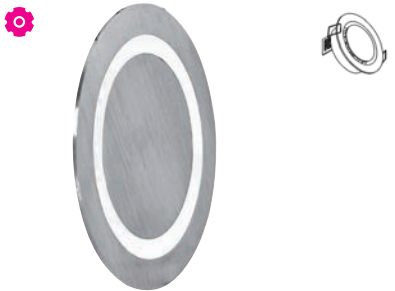

1345.S1/.. - OSCAR X

=350mA IP20

built-in
LED blue or cold white
LED Blau oder kalt Weiß

built-in wall light - with stainless steel centre plate - without LED driver
Einbau Wandleuchte - mit Mittelplatte in Edelstahl - ohne Driver LED

Lamp type	1x powered 350mA max. 1W - 350mA
Dimensions	Ø85xH45 Ø74 L 48
Options	S6.75 - PLASTERKIT

Ref	1345.S1.1M	B | CW
	1345.S1.2M	B | CW
	1345.S1.5	B | CW