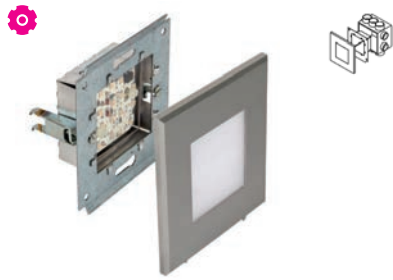

1630C/.. - MIA

~230V IP20 0,5 m 05.20.50