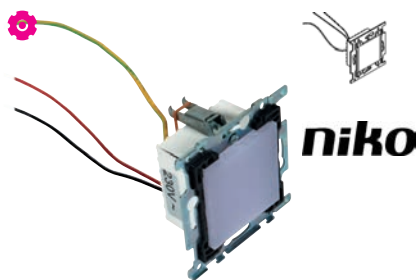

1634B.230V/.. - MIA X - voor niko afdekkader

~230V IP20 0,1100 0,5 m 05.20.50

built-in wall light
Einbau Wandleuchte

Lamp type

1x Led 230V max. 1,4W **230V**
Center - B50xH40xD35

Ref

1634B.230V.WW	led warm white
1634B.230V.NW	led natural white
1634B.230V.CW	led cold white

built-in

NIKO cover plate + Helia 275-276 or gyproc box not included
NIKO Abdeckplatte + Helia 275-276 oder Gyprocdose nicht einbegriffen
for bedrooms - less brightness
für Schlafzimmer - weniger Lichtstärke