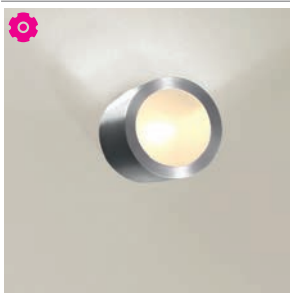

semi built-in and built-up wall light - round - standard
sandblasted white glass
Halbeinbau und Halbaufbau Wandleuchte - rund - standard
weiß sandgestrahltes Glas

Ref
1295ALED.1M.NW white tex
1295ALED.2M.NW black tex
1295ALED.14.NW alu satin

semi built-in and built-up wall light - round - standard
sandblasted white glass
Halbeinbau und Halbaufbau Wandleuchte - rund - standard
weiß sandgestrahltes Glas

Ref
1295B.14 alu satin

Lamp type
1x QT14 G9 max. 25W A - E 230V

Dimensions
Ø70xD54
Ø32 L 40

Options
1295F - CALIX box

Materials
aluminium 14

semi built-in/up

1295BLED/.. - CALIX LED

~230V LED C IP20 0,2300 1 m 05.20.50 CE

semi built-in and built-up wall light - round - standard
sandblasted white glass
Halbeinbau und Halbaufbau Wandleuchte - rund - standard
weiß sandgestrahltes Glas