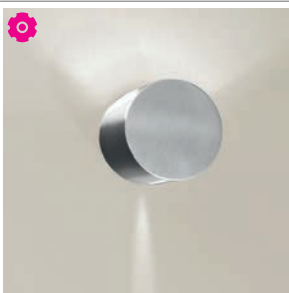

1295DLED/.. - CALIX LED

~230V IP20 1 m 05.20.50

semi built-in and built-up wall light - round
Halbeinbau und Halbaufbau Wandleuchte - rund

Ref
1295DLED.1M.NW white tex
1295DLED.2M.NW black tex
1295DLED.14.NW alu satin

Lamp type
1x Led 400lm CRI80 max. 4W 230V

Dimensions
Ø70xD54
Ø32 40

Materials
aluminium 14 | 1M | 2M

semi built-in/up
dimmable phase-cut
dimmbar Phasenabschnitt