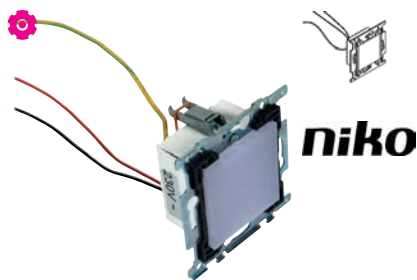

1634.230V/.. - MIA X - voor niko afdekkader

~230V IP20 0,1100 0,5 m 05.20.50

built-in wall light
Einbau Wandleuchte

Lamp type

1x Led 230V max. 2,8W **230V**
Center - B50xH40xD35

Ref

1634.230V.WW	led warm white
1634.230V.NW	led natural white
1634.230V.CW	led cold white
1634.230V.B	led blue
1634.230V.GR	led Green

built-in

NIKO cover plate + Helia 275-276 or gyproc box not included
NIKO Abdeckplatte + Helia 275-276 oder Gyprocdose nicht einbegriffen

enkel frame + led voor NIKO afdekkader (niet inbegrepen) voor Helia box 275-276 of gyproc doos (niet inbegrepen)

single frame + LEDs for NIKO frontplate (not included) for Helia Box 275-276 plasterkit or box (not included)

uniquement frame + led pour plaque de recouvrement NIKO (pas inclus) pour box Helia 275-276 ou boîtier gyproc (pas inclus)