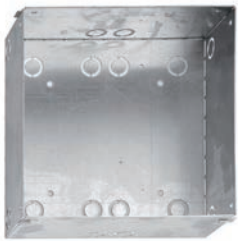

1403B/.. - LOTUS box

built-in box
Einbaudose

Dimensions

B175xH175xD75
175x175 75

Ref

1403B

built-in