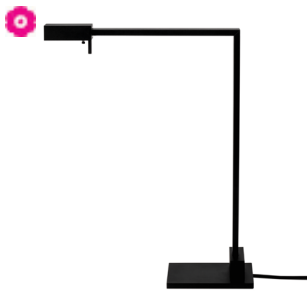

1106R/.. - JAMES

~230V

table lamp - directional - with cable and plug right - with LED driver

Lamp type

2x LED 467lm CRI80 max. 3,8W 350mA

Dimensions

L100xB330xH480

Base L100xB150xH10

1106L/.. - JAMES

~230V

table lamp - directional - with cable and plug left - with LED driver

Lamp type

2x LED 467lm CRI80 max. 3,8W 350mA

Dimensions

L100xB330xH480

Base L100xB150xH10