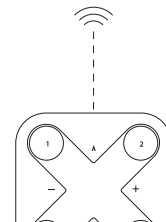

Smart wall switches