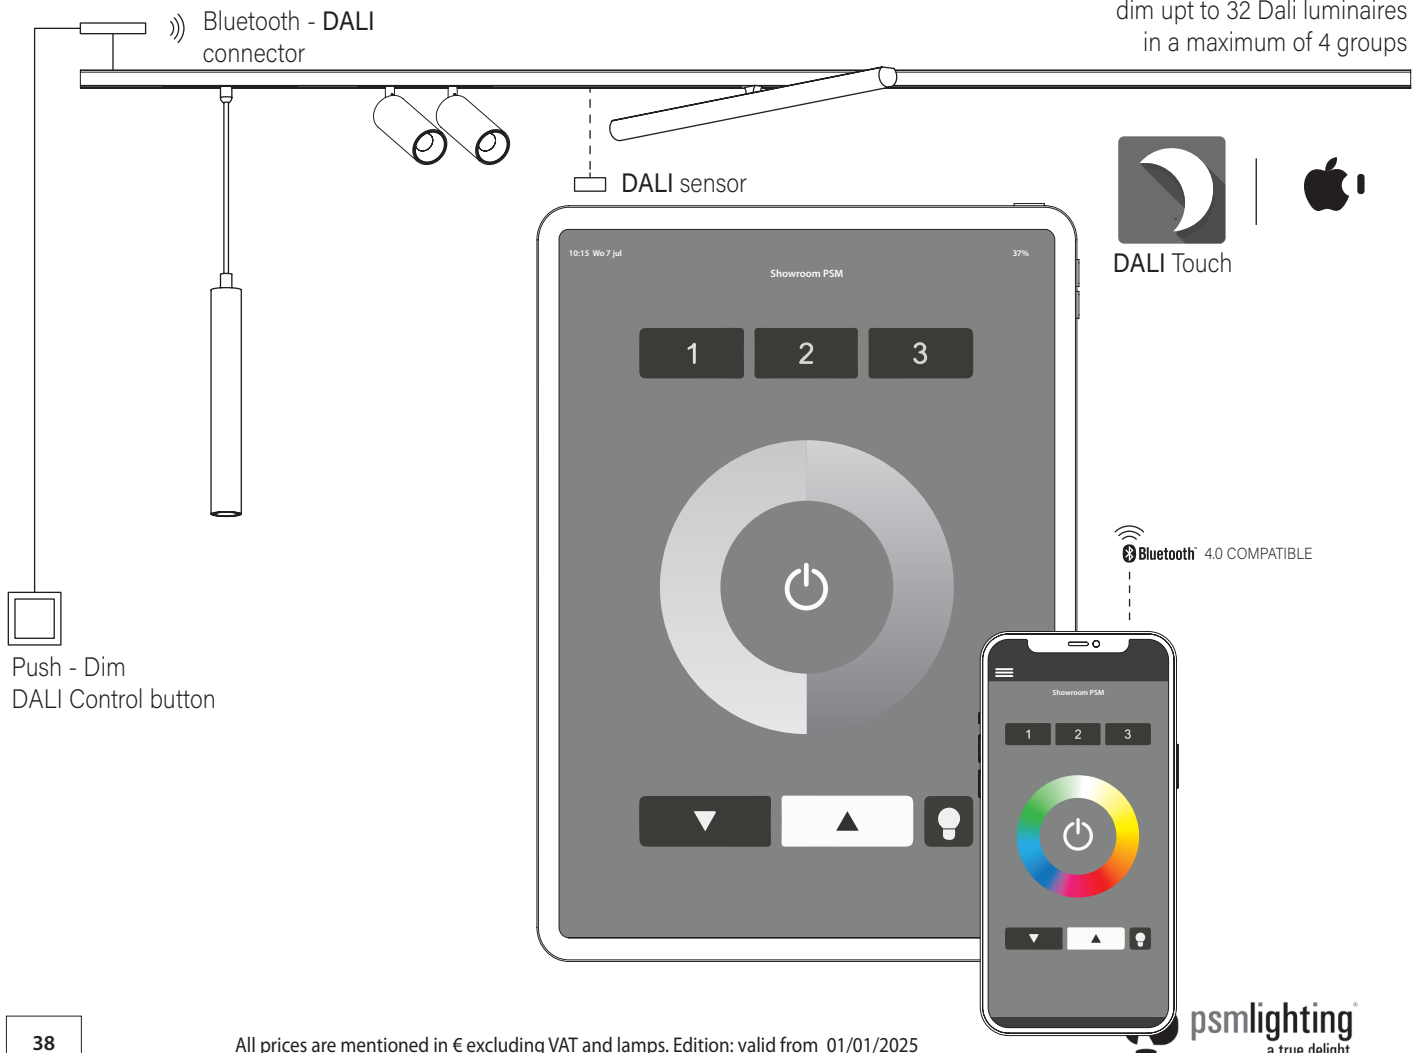

CEILING UP

TRACK

LUCY CASAMBI SERIES

8388.2406/.. - LUCY CIGARO | CASAMBI ADAPTOR

48V-DC

built-up spot with adaptor - directional

Lamptype

1x LED 410lm CRI90 max. 4W