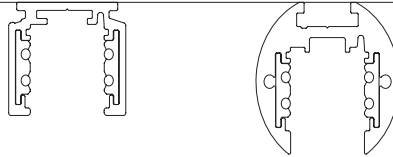

8445/.. - LUCY TRACK

hand tools - Cutting tool for track conductors

Ref
8445

Price €
128,27

built-up

surface

suspended

CEILING UP

TRACK