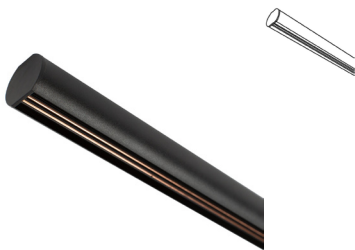

Dimensions

↔ Ø32xL1000

Materials

Aluminium 1|2

Ref		Price €
8451.1		93,77
8451.2		93,77

built-up
You can shorten the rail yourself by sawing

8452/.. - LUCY O TRACK

=48V-DC  IP20   