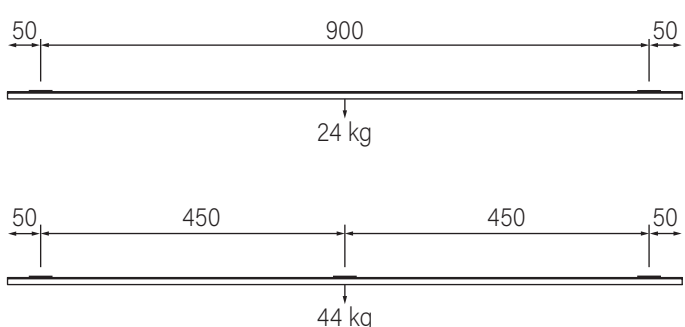

trimless/pendant