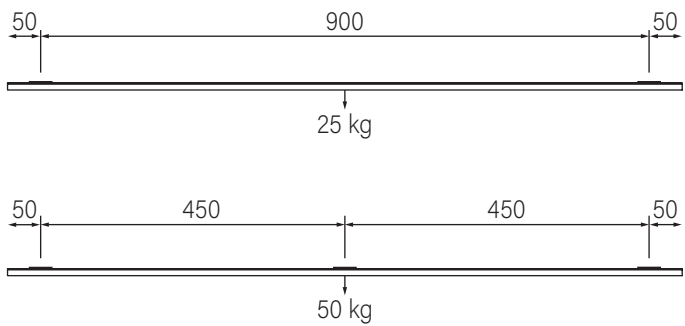

LOAD SCHEME

standard