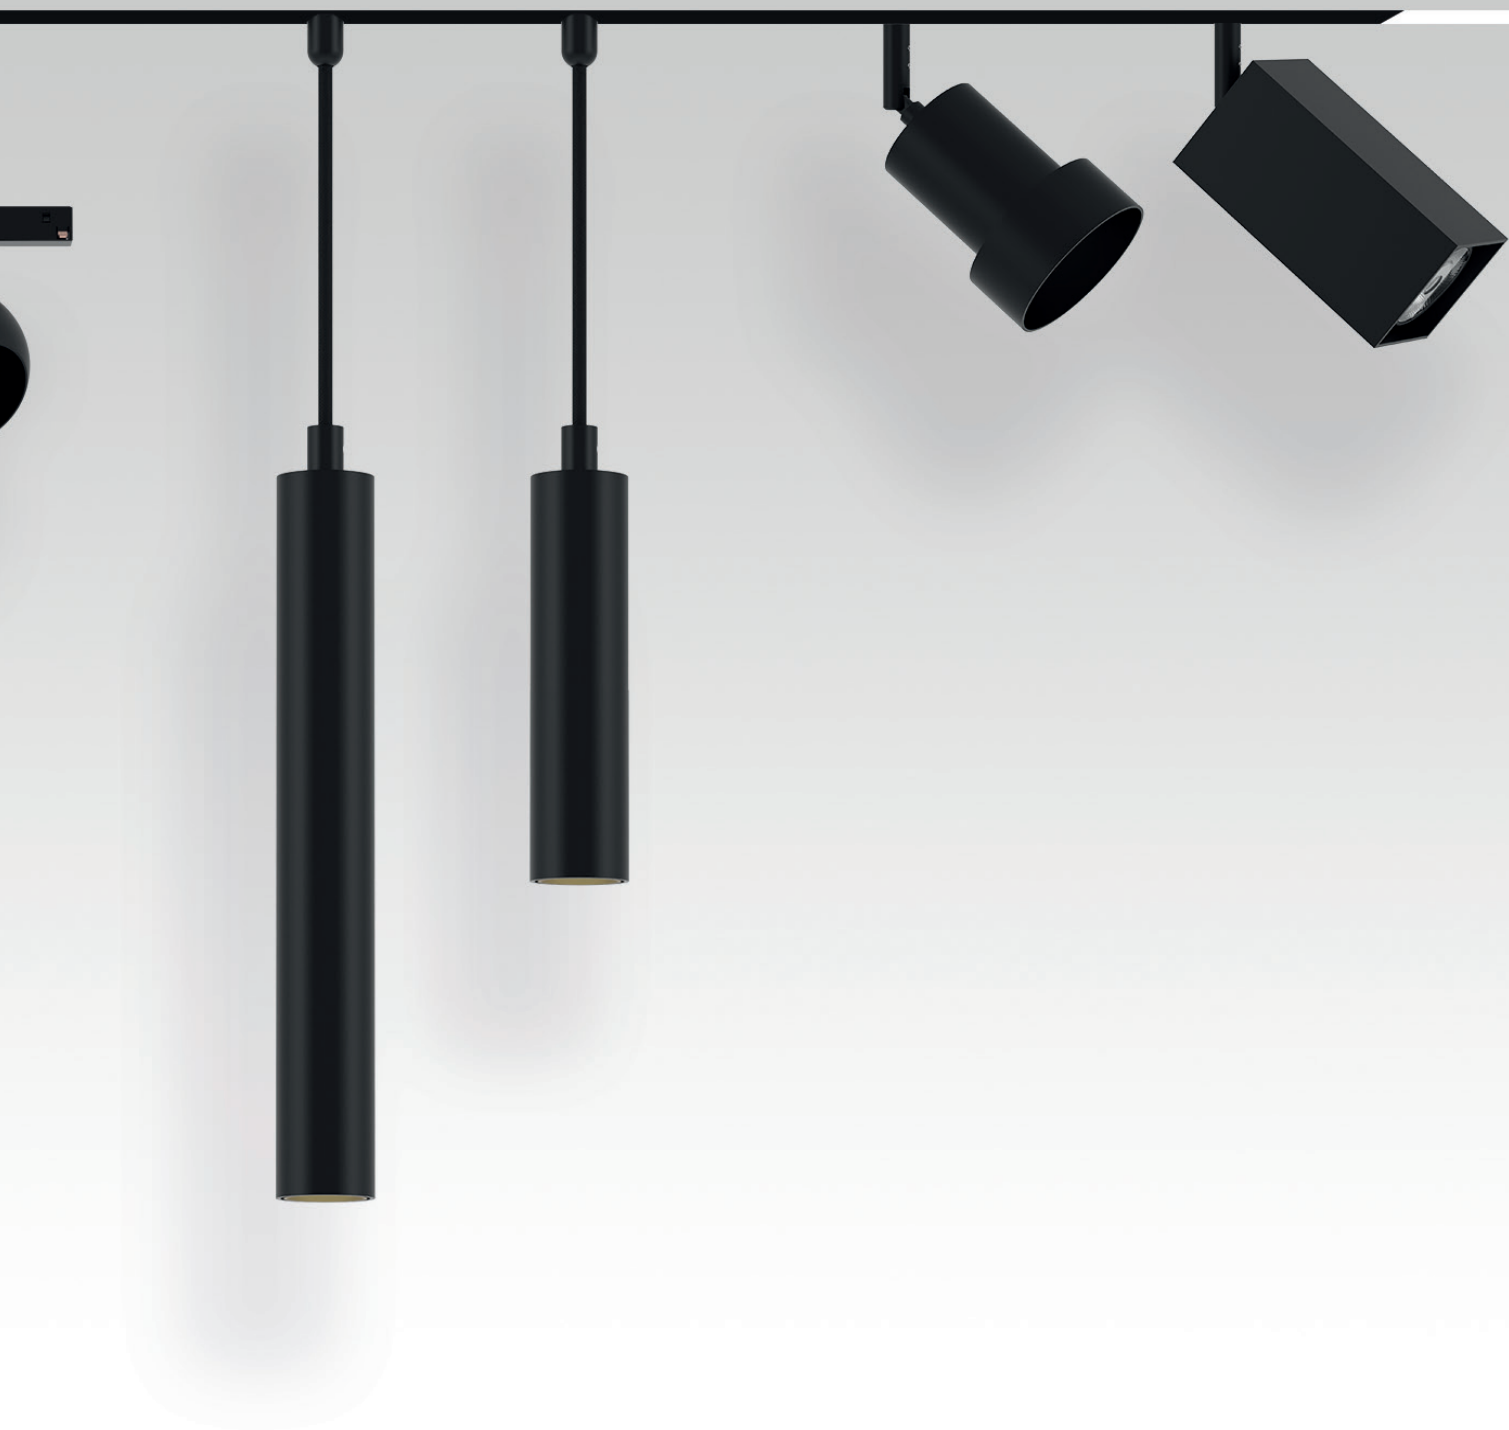

A RANGE THAT MATCHES ITS FEATURES