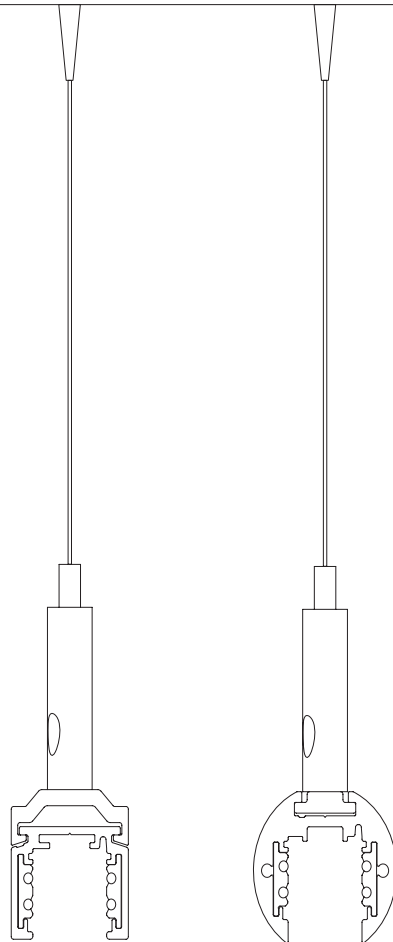

8445/.. - LUCY TRACK

hand tools - Cutting tool for track conductors

Ref
8445

Price €
128,27

built-up

surface

suspended

CEILING UP

TRACK