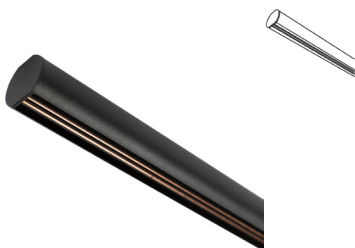

8453/.. - LUCY O TRACK

=48V-DC IP20

track - round - Track 3 meter for 1 circuit + data bus

Dimensions

↔ Ø32xL3000

Materials

Aluminium 1|2

Ref		Price €
8453.1		281,30
8453.2		281,30

built-up
extra transport cost - long profile - You can shorten the rail yourself by sawing