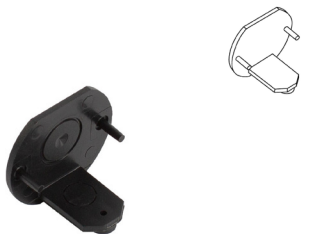

8455/.. - LUCY O TRACK

accessories for track systems - round - Blind End

Dimensions

↔ Ø32

Materials

Polyamide 1|2

Ref		Price €
8455.1		14,18
8455.2		14,18

built-up