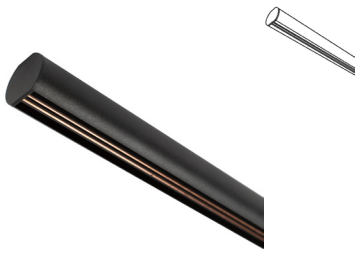

Coverplate B26,2xH21xD1,2

Materials

Aluminium

Ref

8406.1

8406.2

Price €

17,17

17,17

1|2

built-up

CEILING UP

TRACK

8451/.. - LUCY O TRACK

=48V-DC  IP20    

track - round - Track 1 meter for 1 circuit + data bus