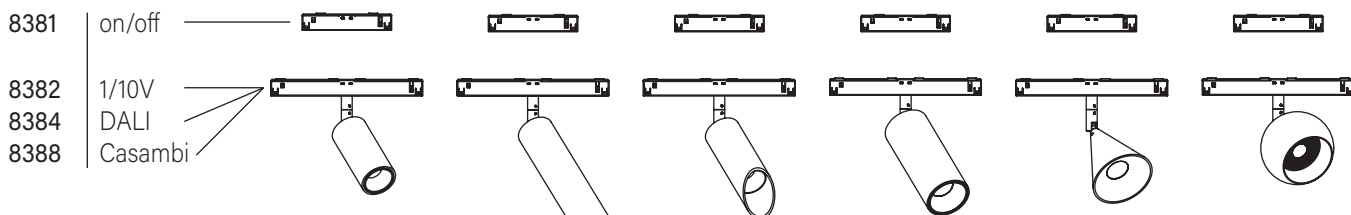

Adaptor article