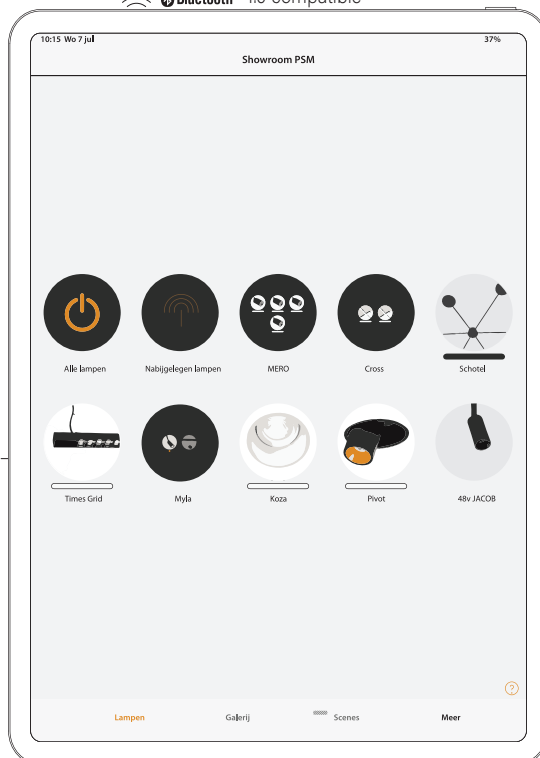

Bluetooth 4.0 compatible

Remote control
Sensor data
SW updates
configuration

Smart wall switches

LUCY ADAPTORS

LUCY SINGLE SPOT ADAPTOR 48V | **ON/OFF**
max load: 1kg

8600.O.350MA
8600.O.500MA
8600.O.700MA