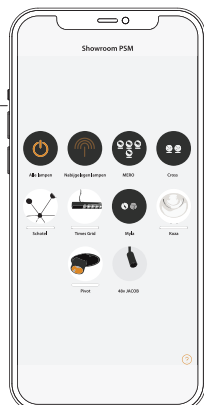

Bluetooth 4.0 compatible

Remote control
Sensor data
SW updates
configuration

Smart wall switches

LUCY ADAPTORS

LUCY SINGLE SPOT ADAPTOR 48V | **ON/OFF**
max load: 1kg

8600.O.350MA
8600.O.500MA
8600.O.700MA