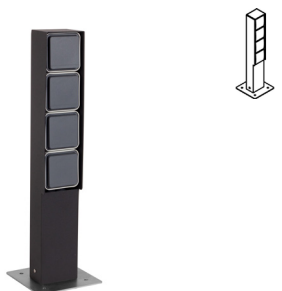

T399/.. - NIKE PENAARDING

~230V IP44

Connecting pillar - with 4 power points HAGER

Dimensions

↔ L84xB55xH520 mm L150xB150 mm

Materials

Inox 32X | 37X | 64X | 21X | 34X
Inox 316 5 | 5B

Ref		Price €
T399.5		304,29
T399.5B		352,80
T399.21X		315,32
T399.32X		315,32
T399.34X		315,32
T399.37X		315,32
T399.64X		315,32

*built-up
pin earthing
switches on demand*