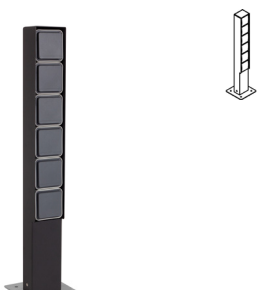

T398/.. - NIKE PENAARDING

~230V IP44

Connecting pillar - with 6 power points HAGER

Dimensions

↔ L84xB55xH650 mm L150xB150 mm

Materials

Inox 32X | 37X | 64X | 21X | 34X
Inox 316 5 | 5B

Ref		Price €
T398.5		401,31
T398.5B		456,44
T398.21X		414,54
T398.32X		414,54
T398.34X		414,54
T398.37X		414,54
T398.64X		414,54

*built-up
pin earthing
switches on demand*