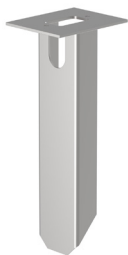

T1959/.. - PABLO SPIKE

spike

Ref

Price €

Dimensions

↔ L100xB80xH250 mm

T1959

38,00

built-in