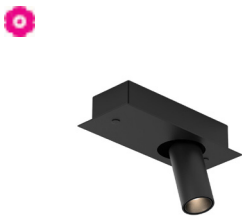

1725.49

**Price €**

built-up

CEILING UP

LUMINAIRES

1731/.. - PIVOT

~230V

built-up ceiling light - square - directional - with LED driver