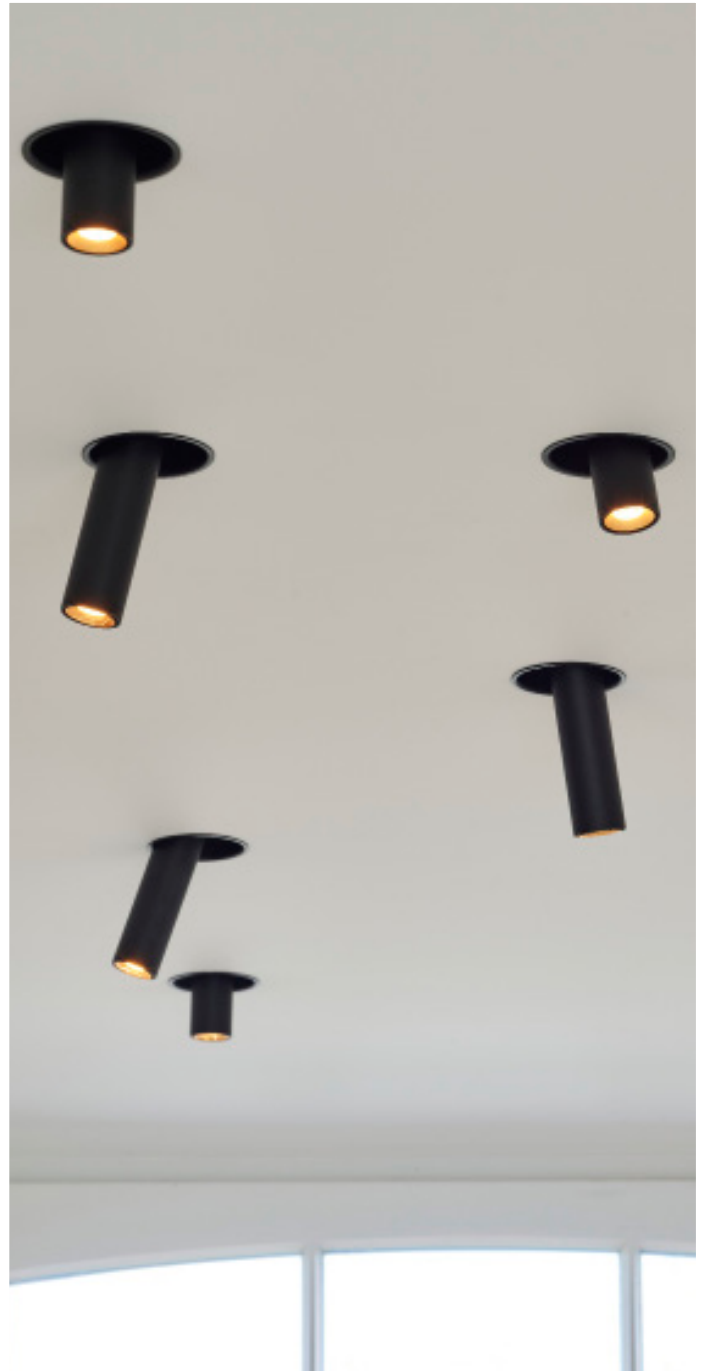

Price €

built-up