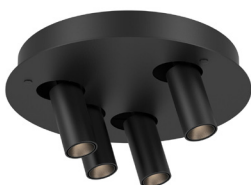

1723.29

1723.49

**Price €**

built-up

1724/.. - PIVOT

~230V

built-up ceiling light - directional - with LED driver

**Lamptype**