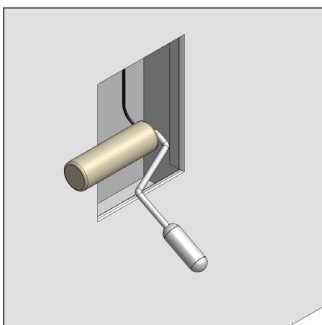

PLASTERKIT