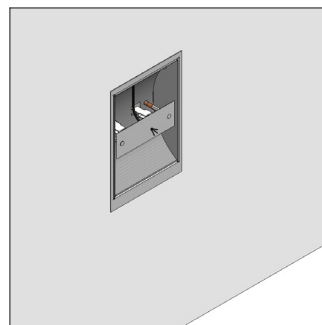

PLASTERKIT