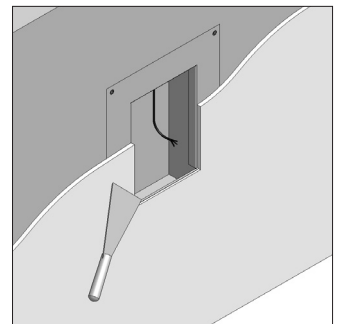

PLASTERKIT