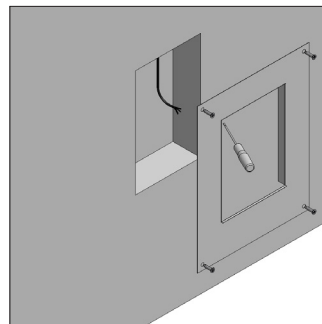

PLASTERKIT