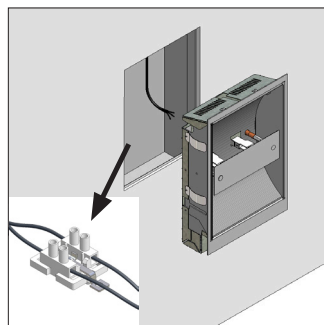

PLASTERKIT