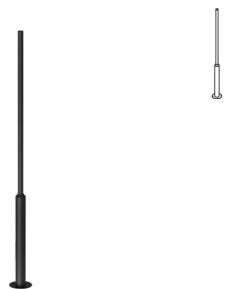

T1860/.. - VOLARE ZUIL

IP20

Connecting pillar - column for built-up wall light

Dimensions

↔ Ø225xH3000 Base Plate Ø255

Extension Ø60 Tube Ø115

Materials

Inox 32X | 63X | 64X | 33MX
Inox 316 5 | 5B

Ref		Price €
T1860.5		1.528,07
T1860.5B		1.794,87
T1860.32X		1.685,72
T1860.33MX		1.685,72
T1860.63X		1.685,72
T1860.64X		1.685,72

built-up
can be combined with wall lights Polo