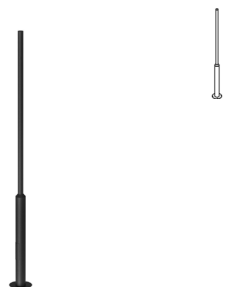

T11860/.. - VOLARE ZUIL

IP20

Connecting pillar - column for built-up wall light

Dimensions

↳ Ø225xH3000 Base Plate Ø255

Extension Ø60 Tube Ø115

Materials

Inox 32X | 63X | 64X | 33MX
Inox 316 5 | 5B

Ref	Price €
T11860.5	
T11860.5B	
T11860.32X	
T11860.33MX	
T11860.63X	
T11860.64X	

built-up
can be combined with wall lights Polo