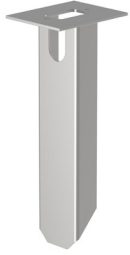

T1738/.. - RUBY SPIKE

spike - for types Ruby T1704 - T1708 - T1720 - T1726 - T1727 - T1729 - T1730 - T1739

Dimensions

↔ L100xB80xH250

Ref

T1738

Price €

built-in