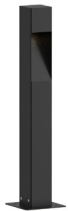

T1727.650/.. - RUBY ES50

~230V IP44

bollard - with switch and 2 power points

Lamptype
1x QPAR 51 GU10 max. 11W 230V

Dimensions
L80xB80xH650

Materials
Inox 32X

Ref T1727.650.32X **Price €** ●

built-up
2 powerpoints 16A/230VAC