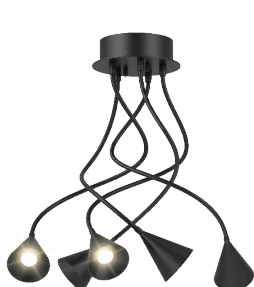

2713.1M ● NW | WW

2713.2M ● NW | WW

built-up

2715/.. - SUZETTE

~230V

ceiling light - directional - with flexible arm

Lamptype

5x LED 350lm CRI90 max. 4W