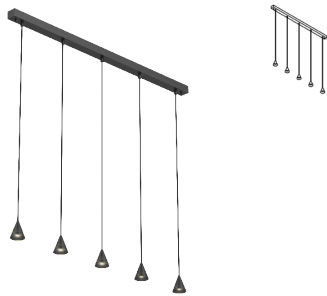

2751/.. - SUZETTE

built-up

pendant - with 5x 1,5m textile cable on base Juba

Lamptype

5x LED 350lm CRI90 max. 4W

Dimensions

← L1200xB70xH1122 mm Cable 1500 mm

Head Ø70xH80 mm

Base L1200xB50xH42 mm

Materials

Aluminium

1M | 2M

Ref

2751.1M.TX1

2751.2M.TX2

● / ● NW | WW

● / ● NW | WW

Price €