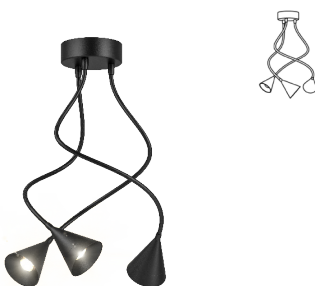

Ref Price €

2712.1M ● NW | WW

2712.2M ● NW | WW

built-up

2713/.. - SUZETTE

~230V

ceiling light - directional - with flexible arm

Lamptype