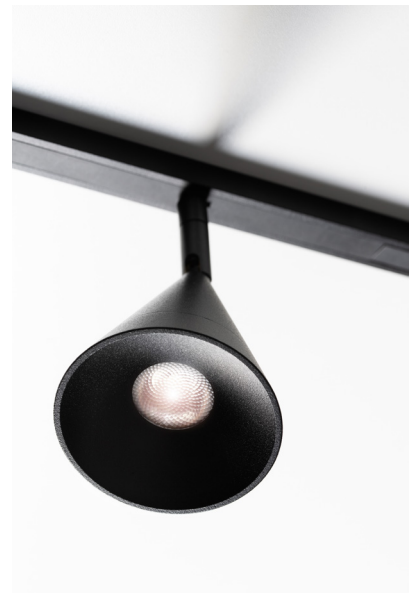

INDOOR | Ceiling UP | Spots | SUZETTE

2730/.. - SUZETTE

~230V

built-up spot M10 - round - directional

Lamptype

1x LED 350lm CRI90 max. 4W

Dimensions

Ø70xH130 mm

30°

Head Ø70xH80 mm

Materials

Aluminium 1M | 2M

Aluminium / Messing 216

Ref

2730.1M

● NW | WW

2730.2M

● NW | WW

Price €

built-up

2731/.. - SUZETTE

~230V

built-up spot M10 - round - directional

Lamptype

1x LED 350lm CRI90 max. 4W

Dimensions

Ø70xH330 mm

Tige 200 mm

30°

Head Ø70xH80 mm

Materials

Aluminium 1M | 2M

Ref

2731.1M

● NW | WW

2731.2M

● NW | WW

Price €

built-up

2740/.. - SUZETTE

=500mA

built-up spot M10 - round - directional - CRI97 - without LED driver

Lamptype

1x LED 690lm CRI97 max. 6,2W

Dimensions

Ø70xH130 mm

30°

Head Ø70xH80 mm

Materials

Aluminium 1M | 2M

Ref

2740.1M

● NW | WW

2740.2M

● NW | WW

Price €

built-up