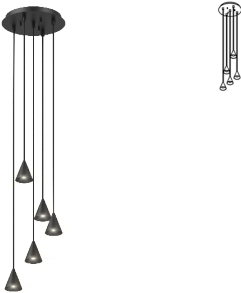

built-up

pendant - with 5x 1,5m textile cable on base Rondo Box

Lamptype

5x LED 350lm CRI90 max. 4W

Dimensions

↔ Ø300xH1608 mm Cable 1500 mm

∠ 30° Base Ø300xH28 mm

Head Ø70xH80 mm

Materials

Aluminium 1M | 2M

Ref

2717.1M.TX1

2717.2M.TX2

○ NW | WW

● NW | WW

Price €

2719/.. - SUZETTE

~230V