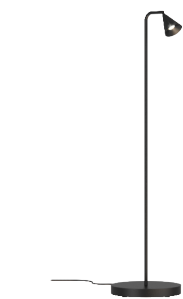

2739/.. - SUZETTE

~230V

floorlamp - directional - with switch - cable and plug

Lamptype

1x LED 350lm CRI90 max. 4W

Dimensions

↔ Ø210xH1160 mm Tige 1130 mm

∧ 30° Base Ø210xH30 mm

Head Ø70xH80 mm

Materials

Aluminium 1M | 2M

Ref	Price €
2739.1M	● NW | WW
2739.2M	● NW | WW

built-up