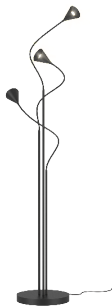

Dimensions

↔ Ø210xH1160 mm Tige 1130 mm

∧ 30° Base Ø210xH30 mm

Head Ø70xH80 mm

Materials

Aluminium 1M | 2M

Ref	Price €
2739.1M	● NW WW
2739.2M	● NW WW

built-up

2747/.. - SUZETTE

~230V

floorlamp - directional - with switch - cable and plug

Lamptype

3x LED 350lm CRI90 max. 4W

Dimensions

↔ Ø260xH1520 mm Flex 400 mm

∧ 30° Bar H1000 mm