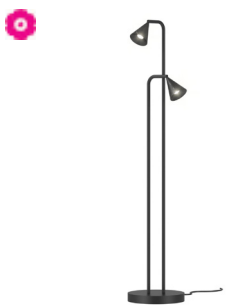

~230V

built-up

floorlamp - directional - with switch - cable and plug

Lamp type

2x LED 350lm CRI90 max. 4W

230V

Dimensions

Ø260xH1360 30°