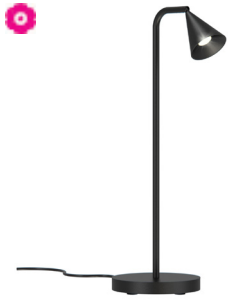

2738/.. - SUZETTE

~230V

built-up

table lamp - directional - with switch - cable and plug

Lamp type

1x LED 350lm CRI90 max. 4W

230V

Dimensions

Ø250xH500 Tige 300

30° Base Ø160xH20

Head Ø70xH80

Materials

Aluminium 1M | 2M

Ref

2738.1M

2738.2M

NW | WW

NW | WW

Price €

2739/.. - SUZETTE

~230V