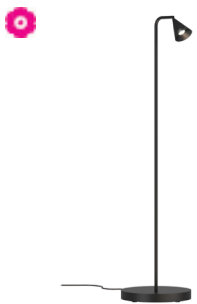

table lamp - directional - with switch - cable and plug

Lamp type

1x LED 350lm CRI90 max. 4W

230V

Dimensions

Ø250xH500 Tige 300

30° Base Ø160xH20

Head Ø70xH80

2739/.. - SUZETTE

~230V

built-up

floorlamp - directional - with switch - cable and plug

Lamp type

1x LED 350lm CRI90 max. 4W

230V

Dimensions