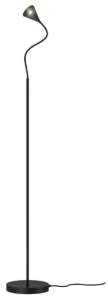

~230V

built-up

floorlamp - directional - with switch - cable and plug

Lamp type

2x LED 350lm CRI90 max. 4W

230V

Dimensions

Ø260xH1360 30°

Bar H1130 Bar H1330

Base Ø260xH30 Head Ø70xH80

Materials

Aluminium 1M | 2M

Ref

2748.1M

2748.2M

NW | WW

NW | WW

Price €

2749/.. - SUZETTE

~230V

floorlamp - directional - with switch - cable and plug

Lamptype

1x LED 350lm CRI90 max. 4W

230V