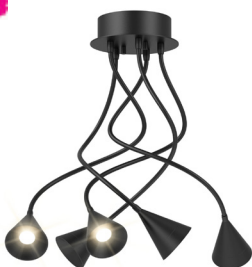

● NW | WW

built-up

2715/.. - SUZETTE

~230V

ceiling light - directional - with flexible arm

Lamptype

5x LED 350lm CRI90 max. 4W

230V