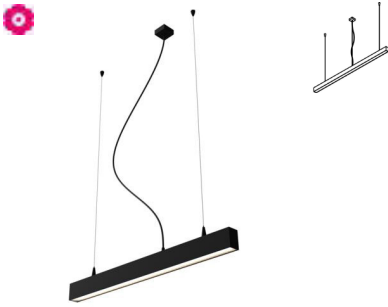

Colour 14 (alu satin) on request for profiles up to 2m

2920/.. - TIMES LED 45X70

~230V

lighting system - with suspension - with LED driver

Dimensions

↔ B45xH70 mm

Materials

Aluminium 1M | 2M

Reference	Colours	Length	LED	Lamptype	Price €
2920.850	1M | 2M	850	CW | NW | WW	3x LED 1420lm max. 7,74W / 350mA	
2920.1130	1M | 2M	1130	CW | NW | WW	4x LED 1420lm max. 7,74W / 350mA	
2920.1410	1M | 2M	1410	CW | NW | WW	5x LED 1420lm max. 7,74W / 350mA	
2920.1690	1M | 2M	1690	CW | NW | WW	6x LED 1420lm max. 7,74W / 350mA	
2920.1970	1M | 2M	1970	CW | NW | WW	7x LED 1420lm max. 7,74W / 350mA	
2920.2250	1M | 2M	2250	CW | NW | WW	8x LED 1420lm max. 7,74W / 350mA	
2920.2530	1M | 2M	2530	CW | NW | WW	9x LED 1420lm max. 7,74W / 350mA	
2920.2810	1M | 2M	2810	CW | NW | WW	10x LED 1420lm max. 7,74W / 350mA	
2920.3090	1M | 2M	3090	CW | NW | WW	11x LED 1420lm max. 7,74W / 350mA	

built-up

Power supply central - other position on request
dimmmable on request DALI/PUSH - 1-10V