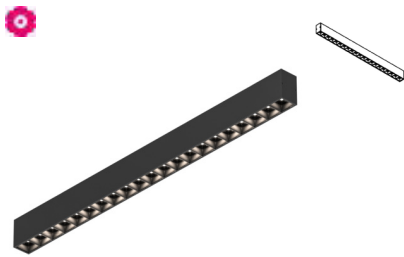

2915/.. - TIMES GRID 45x70

~230V