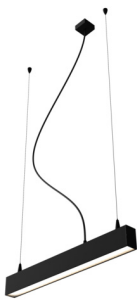

2987/.. - TIMES LED 60X85

~230V

lighting system - with suspension

Dimensions

↔ B60xH85 mm

Materials

Aluminium 1M | 2M

*built-up
dimnable phase-cut*