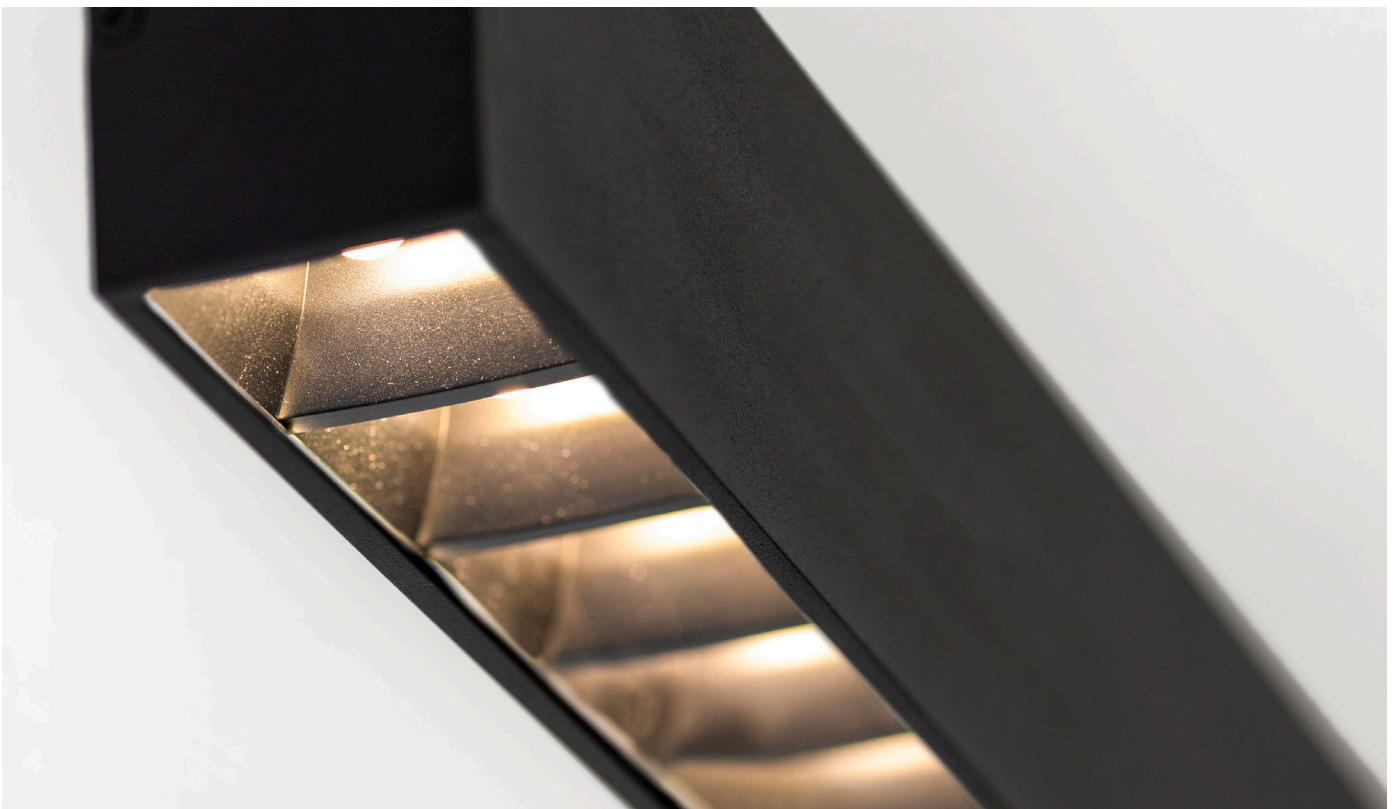

Materials

Aluminium 1M | 2M

Reference	Colours	Length	LED	Lamptype	Price €
2915.850	1M | 2M	850	CW | NW	3x LED 1160lm CRI90 max. 7,7W / 200mA	
2915.1130	1M | 2M	1130	CW | NW	4x LED 1160lm CRI90 max. 7,7W / 200mA	
2915.1410	1M | 2M	1410	CW | NW	5x LED 1160lm CRI90 max. 7,7W / 200mA	
2915.1690	1M | 2M	1690	CW | NW	6x LED 1160lm CRI90 max. 7,7W / 200mA	
2915.1970	1M | 2M	1970	CW | NW	7x LED 1160lm CRI90 max. 7,7W / 200mA	

built-up
dimmable on request DALI/PUSH - 1-10V