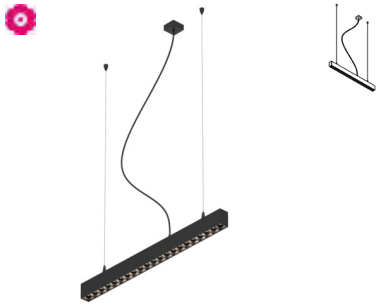

lighting system - down - with suspension - with LED driver

Dimensions

↔ B45xH70 mm Cable 2000 mm

∧ 50°

Materials

Aluminium 1M | 2M

Reference	Colours	Length	LED	Lamptype	Price €
2905.850	1M 2M	850	CW NW	3x LED 1160lm CRI90 max. 7,7W / 200mA	
2905.850	1M 2M	850	CW NW	3x LED 1160lm CRI90 max. 7,7W / 200mA	
2905.1130	1M 2M	1130	CW NW	4x LED 1160lm CRI90 max. 7,7W / 200mA	
2905.1130	1M 2M	1130	CW NW	4x LED 1160lm CRI90 max. 7,7W / 200mA	
2905.1410	1M 2M	1410	CW NW	5x LED 1160lm CRI90 max. 7,7W / 200mA	
2905.1410	1M 2M	1410	CW NW	5x LED 1160lm CRI90 max. 7,7W / 200mA	
2905.1690	1M 2M	1690	CW NW	6x LED 1160lm CRI90 max. 7,7W / 200mA	
2905.1690	1M 2M	1690	CW NW	6x LED 1160lm CRI90 max. 7,7W / 200mA	
2905.1970	1M 2M	1970	CW NW	7x LED 1160lm CRI90 max. 7,7W / 200mA	
2905.1970	1M 2M	1970	CW NW	7x LED 1160lm CRI90 max. 7,7W / 200mA	