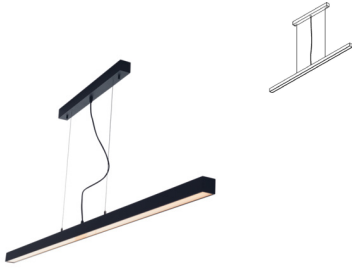

INDOOR | Ceiling UP | Profiles | TIMES

Colour 14 (alu satin) on request for profiles up to 2m

2900/.. - TIMES LED 45X45

~230V

lighting system - with suspension - with LED driver

Dimensions

← B45xH45 mm

← L600xB45xH45 mm