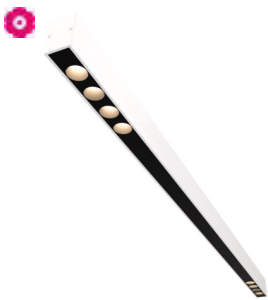

2945.1400/.. - STELLA LINE

~230V

ceiling light - fixed - down - profile with 2x4 ZIA LED fixed - with LED driver

Lamptype

8x LED 467lm CRI80 max. 3,8W

350mA

Dimensions

L 1400xB45xH70 mm $\angle$ 38°

Materials

Aluminium 1M | 2M | 47 | 77

Ref	Price €
2945.1400.1M	● NW | WW
2945.1400.2M	● NW | WW
2945.1400.77	● NW | WW
2945.1400.47	● NW | WW

built-up
other dimming methods possible on request
500mA - 5,8W - 570 lm on request | other dimensions on request