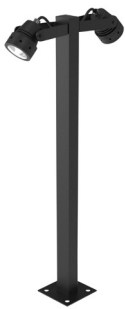

307,93

T7011.650.64AX

● NW | WW

307,93

built-up
LED module included

T7012.650/.. - UFO LED

~230V

bollard with fixation plate