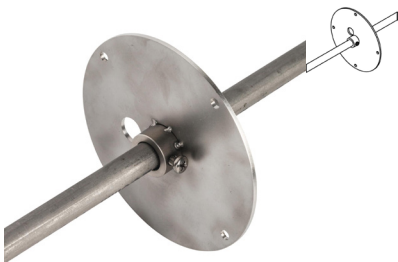

T7048/.. - UFO MINI

IP20 0.5220

accessories for garden lighting - support plate + screw

Dimensions

↔ Ø100xH2

Materials

Inox 304 32X
Inox 316 5 | 5BB

Ref	Color	Price €
T7048.5		22,59
T7048.5BB		24,26
T7048.32X		22,59

T7046/.. - UFO MINI

0.9500

accessories for garden lighting - extra cable per meter (black)

Ref	Price €
T7046	4,27

T7044/.. - UFO MINI

IP20

accessories for garden lighting - spare part to convert to 12V

Dimensions

↔ L18xB28xH2

Materials

Inox 316 5

Ref	Color	Price €
T7044.5		10,04