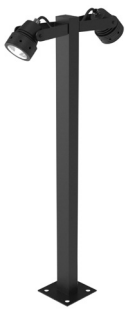

T7012.650/.. - UFO LED

~230V

bollard with fixation plate

Lamp type

2x LED 350lm CRI90 max. 4W

230V

Dimensions

L310xB40xH650