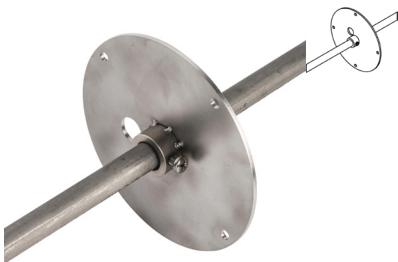

IP20    0.5220 

accessories for garden lighting - support plate + screw

Ref Price €

Dimensions

T7048.5 

↔ Ø100xH2

T7048.5BB 

Materials